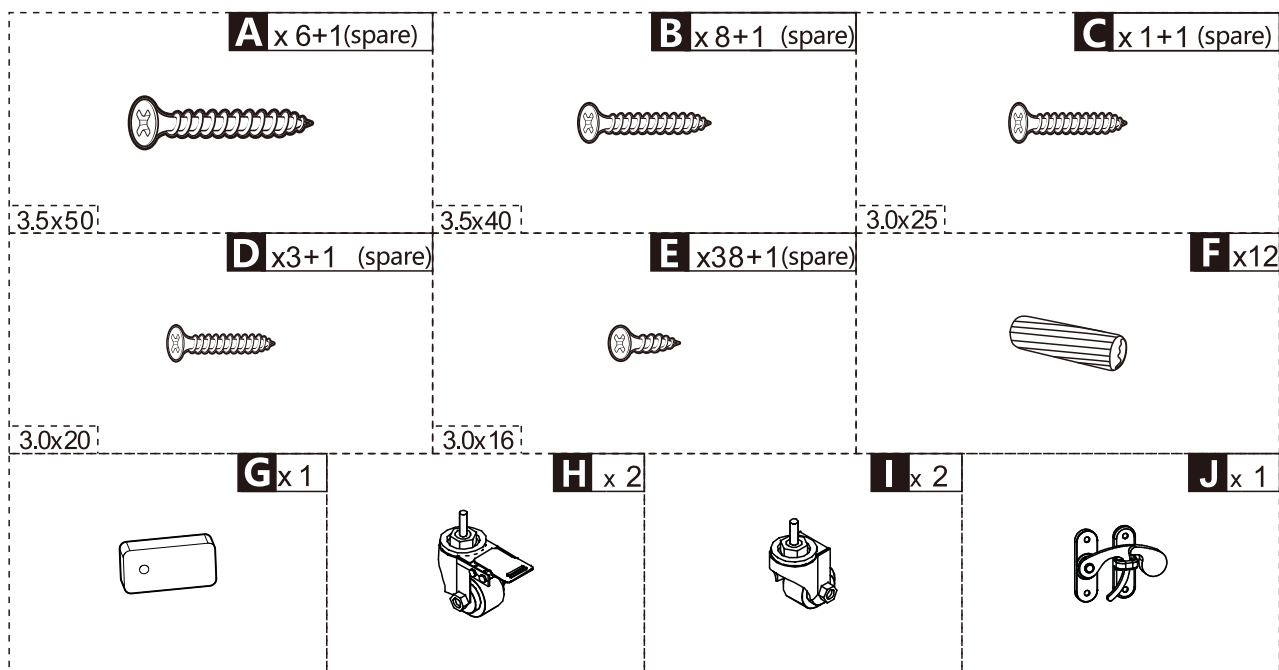

PARTS

HARDWARE

B x 4

3.5x40

E x 6

3.0x16

E x24

3.0x16