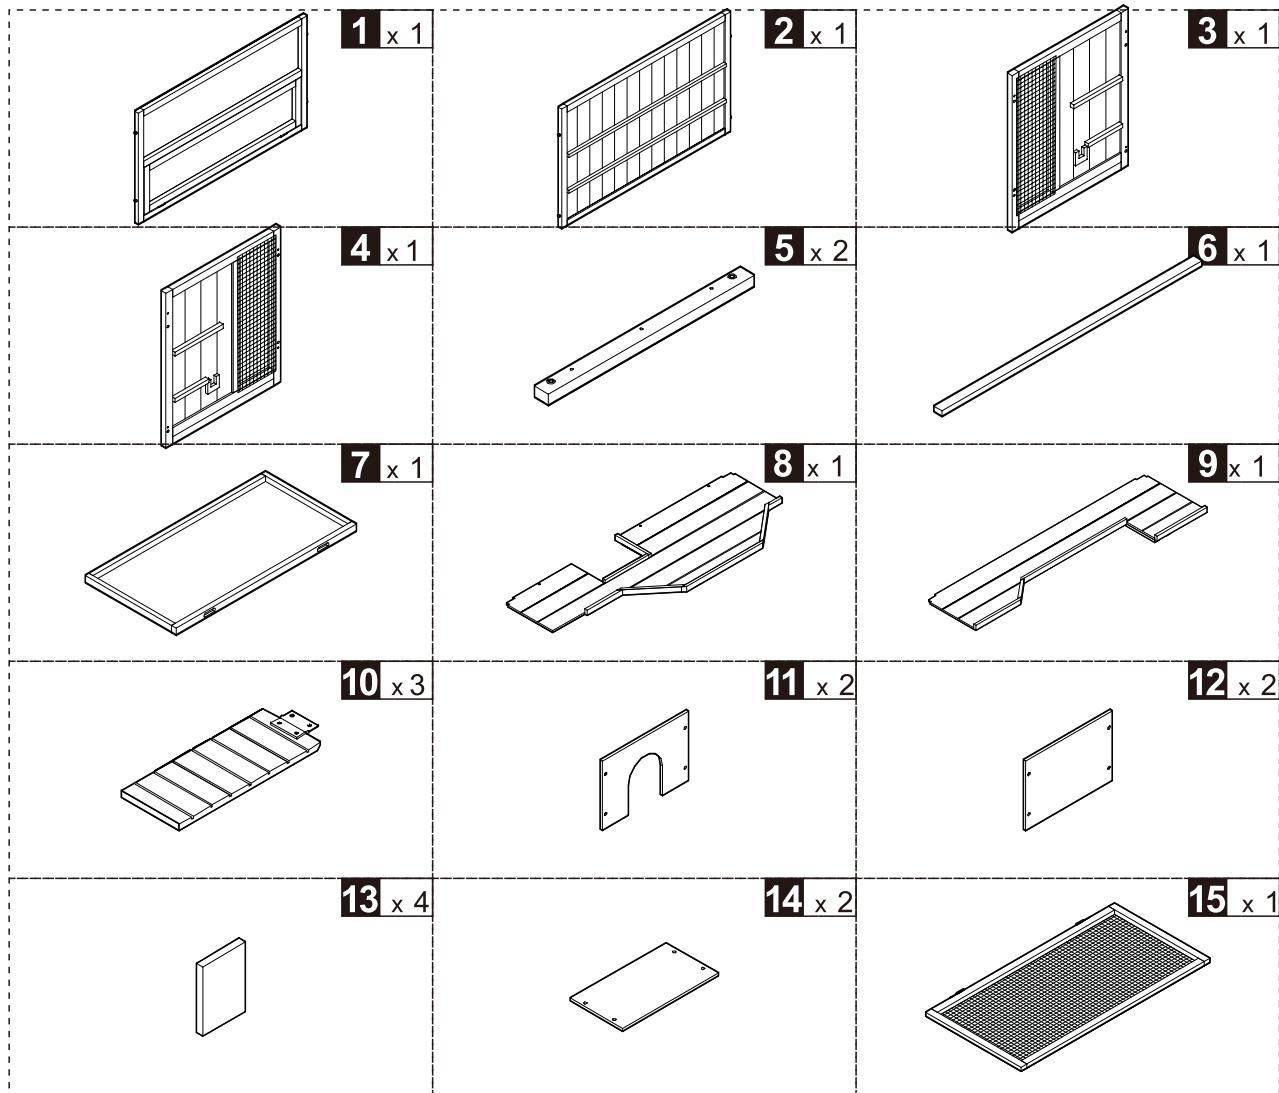

PARTS

HARDWARE

B x 4

3.5x40

E x 6

3.0x16

E x24

3.0x16