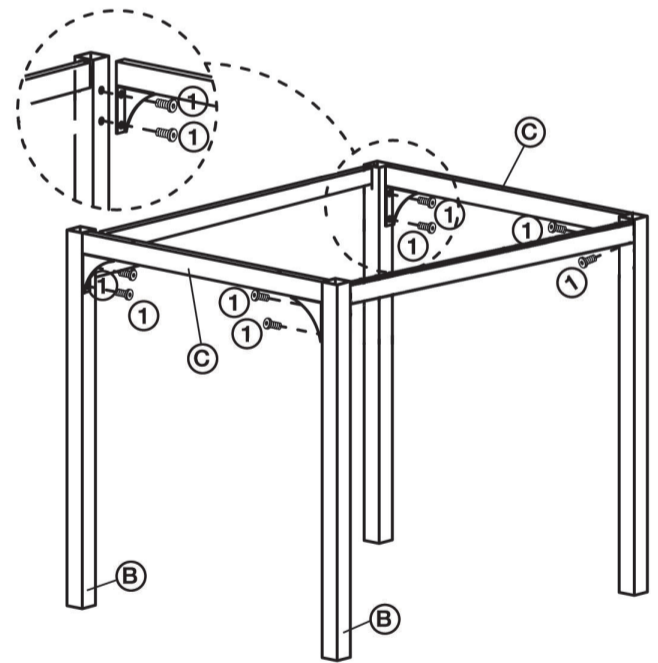

835-090

- ① SCREW M6 X 12 MM. 8 pcs
- ② SCREW M6 X 35 MM. 8 pcs
- ③ SCREW M6 X 40 MM. 20 pcs
- ④ FEMALE NUT 4
- ⑤ ALLEN KEY 1 pc
- ⑥ SPANNER 1 pc

A. BACK
4 pcs

B. SEAT
8 pcs

C. BACKREST
2 pcs

D. LEG
4 pcs

E. LEG TOP
2 pcs

- ① SCREW M6 X 12 MM. 8 pcs
- ② SCREW M6 X 50 MM. 4 pcs
- ③ ALLEN KEY 1 pc

A. TABLE TOP
1 pc

B. LEG
2 pcs

C. LEG
2 pcs

1

2

3

4