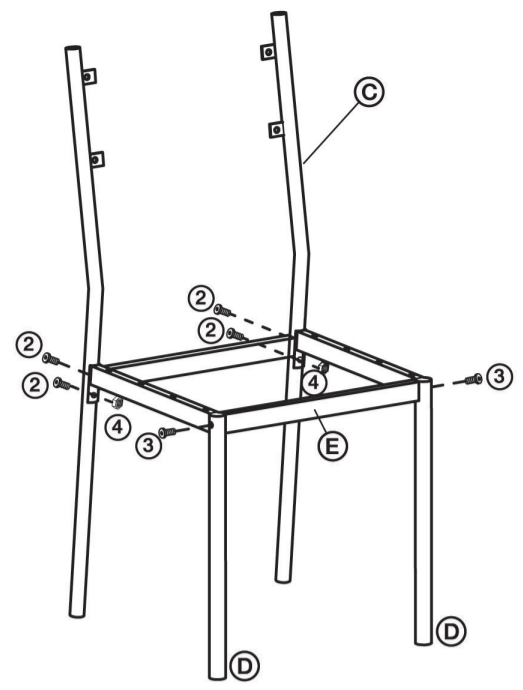

835-090

- ① SCREW M6 X 12 MM. 8 pcs
- ② SCREW M6 X 35 MM. 8 pcs
- ③ SCREW M6 X 40 MM. 20 pcs
- ④ FEMALE NUT 4
- ⑤ ALLEN KEY 1 pc
- ⑥ SPANNER 1 pc

A. BACK
4 pcs

B. SEAT
8 pcs

C. BACKREST
2 pcs

D. LEG
4 pcs

E. LEG TOP
2 pcs

- ① SCREW M6 X 12 MM. 8 pcs
- ② SCREW M6 X 50 MM. 4 pcs
- ③ ALLEN KEY 1 pc

A. TABLE TOP
1 pc

B. LEG
2 pcs

C. LEG
2 pcs

1

2

3

4