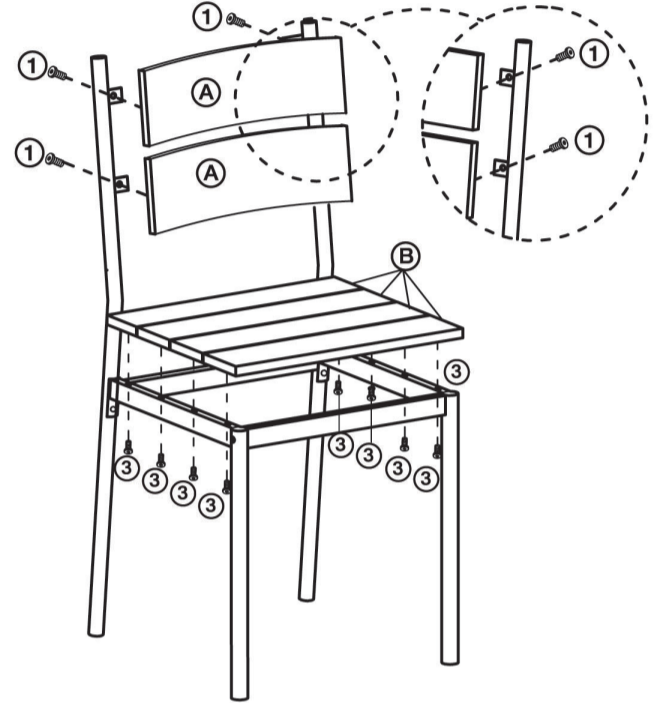

835-090

- ① SCREW M6 X 12 MM. 8 pcs
- ② SCREW M6 X 35 MM. 8 pcs
- ③ SCREW M6 X 40 MM. 20 pcs
- ④ FEMALE NUT 4
- ⑤ ALLEN KEY 1 pc
- ⑥ SPANNER 1 pc

A. BACK
4 pcs

B. SEAT
8 pcs

C. BACKREST
2 pcs

D. LEG
4 pcs

E. LEG TOP
2 pcs

- ① SCREW M6 X 12 MM. 8 pcs
- ② SCREW M6 X 50 MM. 4 pcs
- ③ ALLEN KEY 1 pc

A. TABLE TOP
1 pc

B. LEG
2 pcs

C. LEG
2 pcs

1

2

3

4