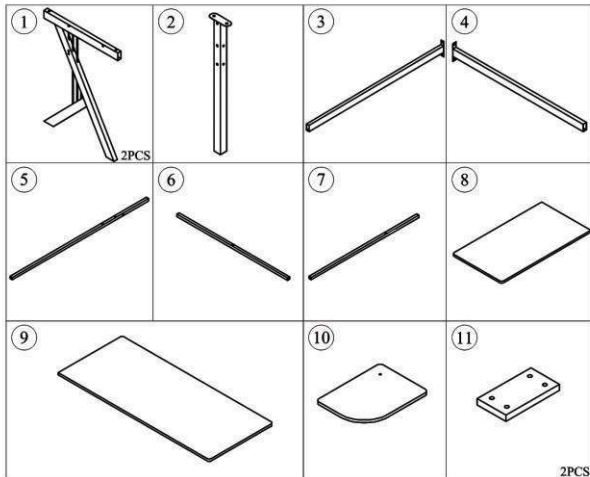

# Assembly Instructions

Assembly video please scan the QR code .

## MDF Computer Corner PC Table

**MODEL: A2-0081**

PART	QTY.	ITEM	
A	1	M8X35	
B	5	M6X60	
C	9	M6X45	
D	4	M6X35	
E	8	M6X25	
F	4	M6X15	

PART	QTY.	ITEM	
G	2	M6X10	
H	4		
I	4		
J			
K			
L			

5

SCREWS  
C M6X45  
2 PCS  
F M6X15  
2 PCS

6

SCREWS  
C M6X45  
1 PCS  
B M6X60  
1 PCS