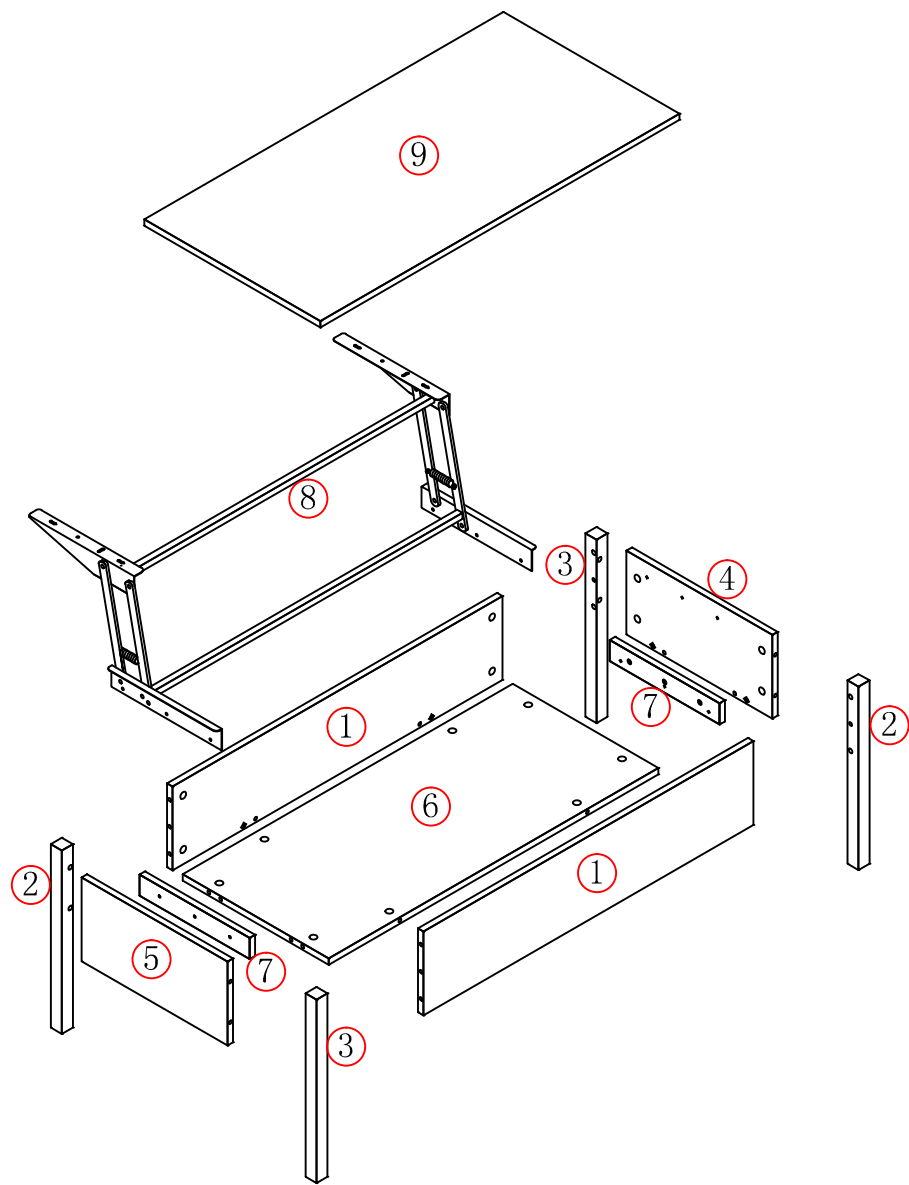

833-233

980*480*450MM

2 Persons

1 hours

Assembly Instructions

A	x24	B	x24	C	x6	D	x12	E	x12
									
15*12mm		6*28mm		φ4*25mm		φ3.5*14mm		φ8*30mm	
F		x4		G		x6			
									
15*30*2mm				50*35mm					

1

2PCS

2

2PCS

3

2PCS

4

1PC

5

1PC

6

1PC

7

2PCS

8

1PC

9

1PC

⑧

C	x6
	
Ø4*25mm	

⑨

F	x4
	
15*30*2mm	

D	x12
	
Ø3.5*14mm	

⑩

ok