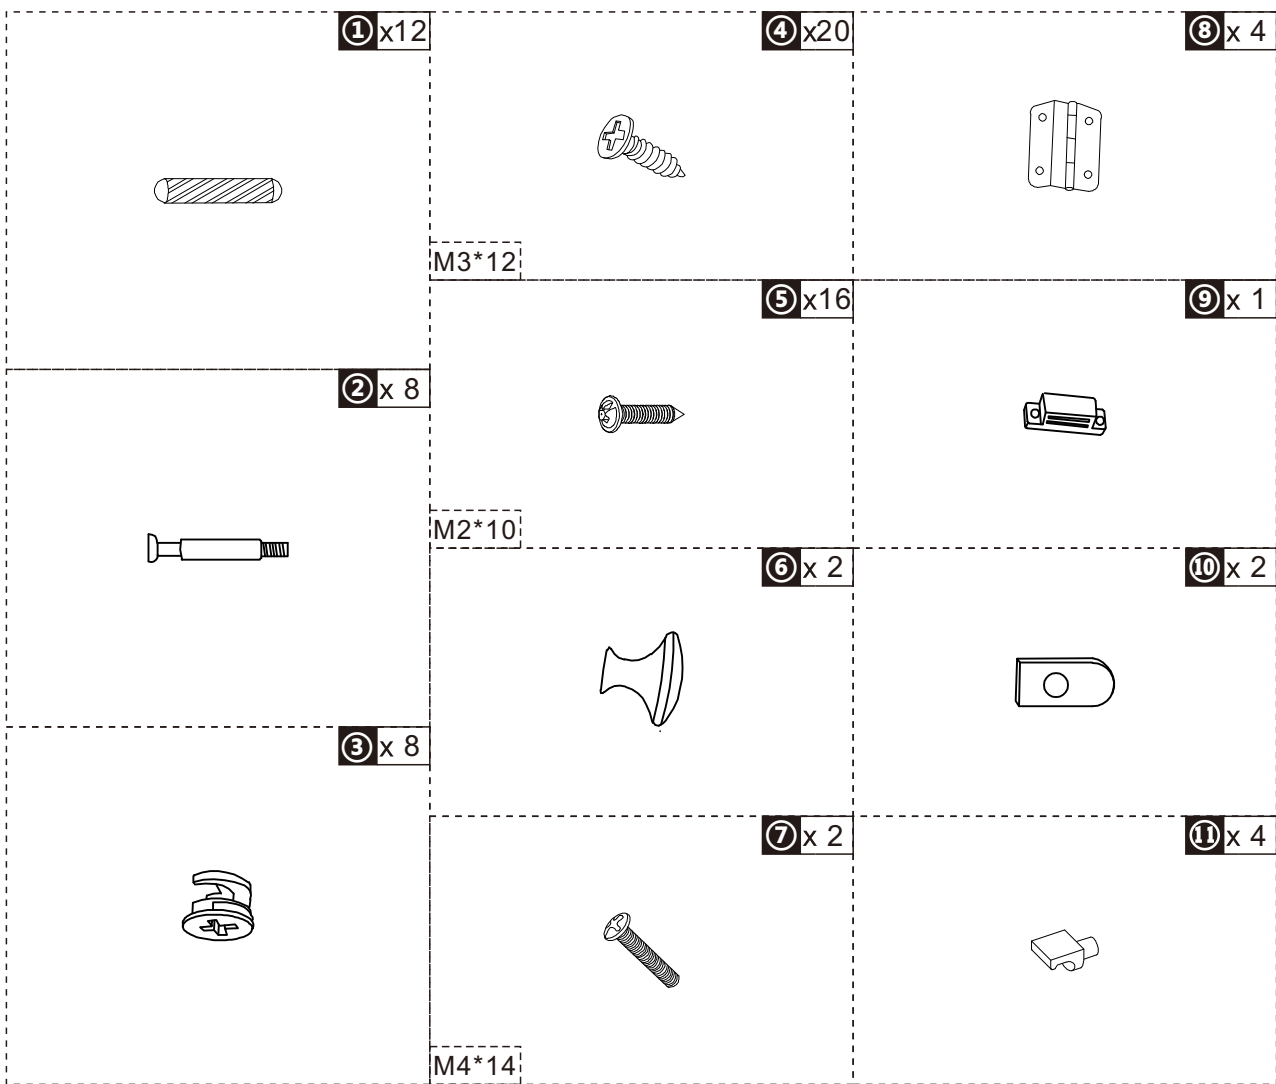

*kleanfin*

INcvc101V01\_GL

**834-279**

READ AND SAVE THIS INSTRUCTION FOR FUTURE USE

**ASSEMBLY INSTRUCTION**

**PART LIST**

**PART LIST**

**TOOLS RECOMMENDED**

 3x4

 2x4

 ①x4

 ①x4

5x16

G

H

 4x8