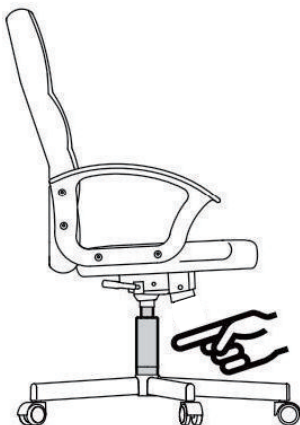

INcbc049_UK_FR_DE_IT

921-420

IMPORTANT, RETAIN FOR FUTURE REFERENCE: READ CAREFULLY

ASSEMBLY & INSTRUCTION MANUAL

OFFICE CHAIR

IMPORTANT, RETAIN FOR FUTURE REFERENCE: READ CAREFULLY SAFETY INFORMATION

- The intended use: This product is intended for indoor use only. Used for work and study.
- Maximum weight: 120 KG
- To prevent the chair falling, make sure that the weight is evenly distributed.
- Remove all parts from the box and make sure all parts are included before assembly.
- Keep your feet always on the floor and do not press your head on the headrest when you recline the chair.
- When you adjust the backrest, make sure your fingers are safe and out of harm's way.
- To avoid damage, never pull fast and strongly in your house.
- This chair is designed to sit only and nothing else.
- Don't use it as a base or as a ladder.
- Don't sit in the arms of the chair.
- This chair is designed to seat only one person at same time.
- If some parts are missing, damaged or worn, stop using it immediately.
- Avoid direct sunlight on the chair so that the plastic components won't become brittle.
- Your chair is equipped with rollers for textile floor coverings. If the chair is used on hard floors, e.g. hardwood floors, laminate, PVC, or tile, the rollers should be replaced for safety purposes, since these floors require the use of different rollers.

Warning! Only trained personnel may replace or repair components for height adjustment of seating furniture with energy storage.

MAINTENANCE INSTRUCTIONS

- Clean with vacuum cleaner.
- Wipe with a fabric dampened with water.