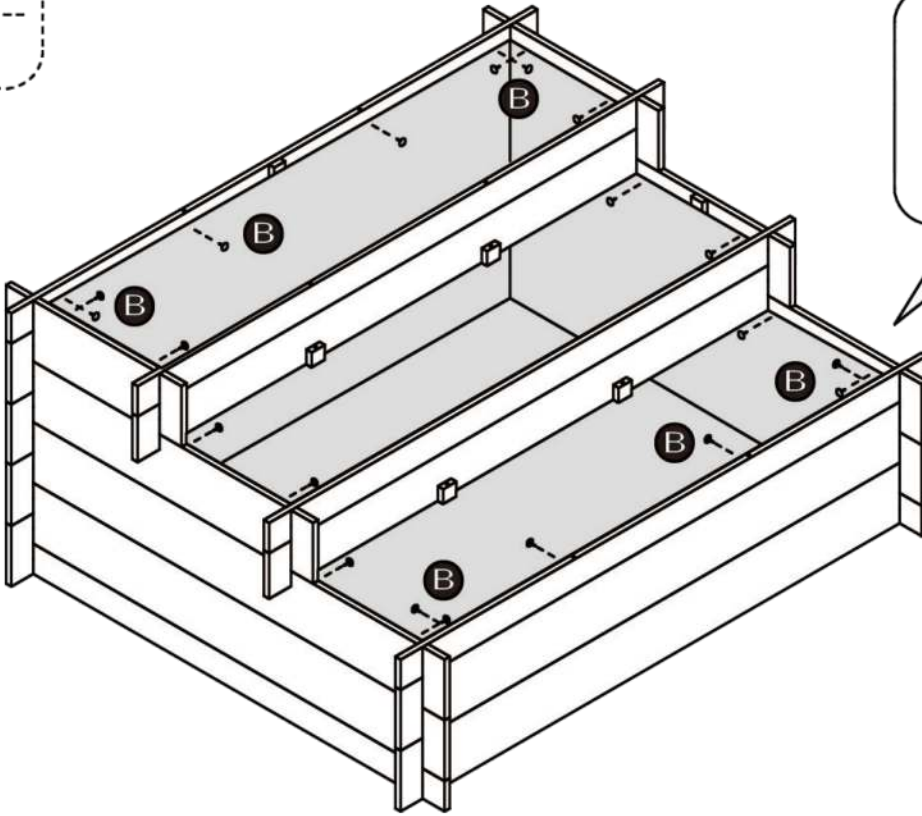

## HARDWARE

01

02

B X 20

A X 12

If you have any questions, please contact our customer care center, Our contact details are below:

**US**

 001-877-644-9366