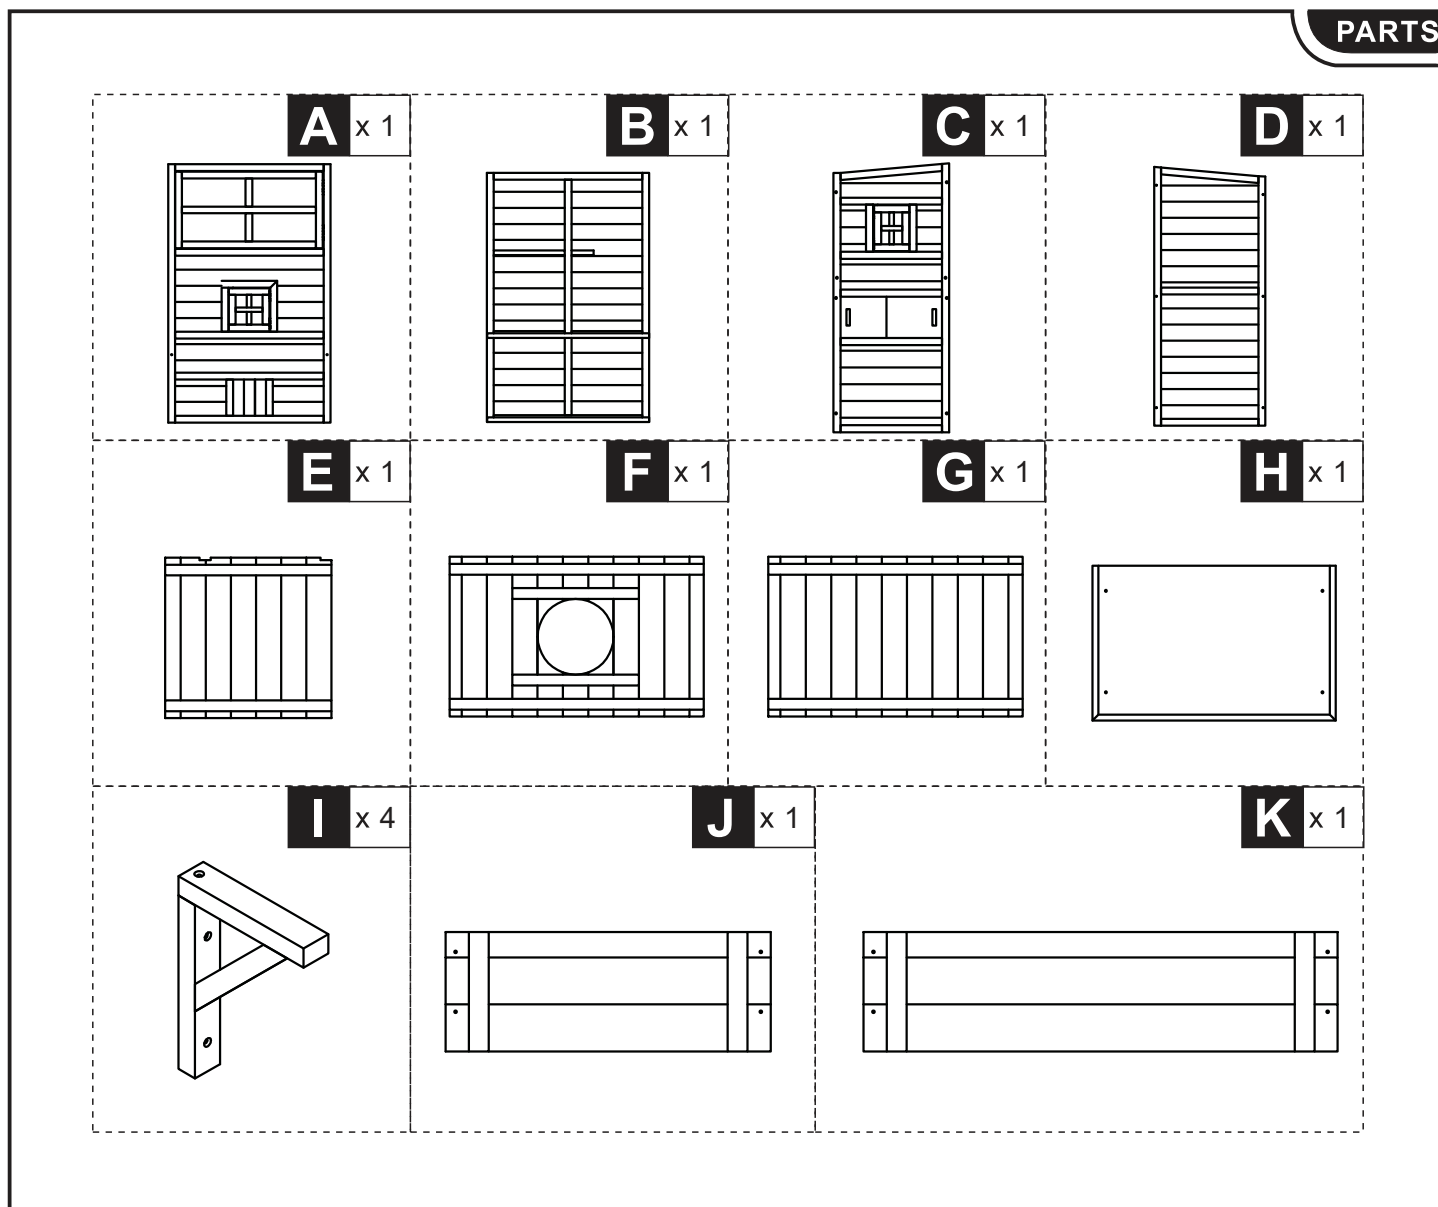

HARDWARE

EN Do not confuse similar screws.
FR Ne pas confondre des vis similaires.
ES No confunda tornillos similares.
PT Não confundir parafusos semelhantes.
DE Verwechseln Sie ähnliche Schrauben nicht.
IT Non confondere le viti simili.

NOTE