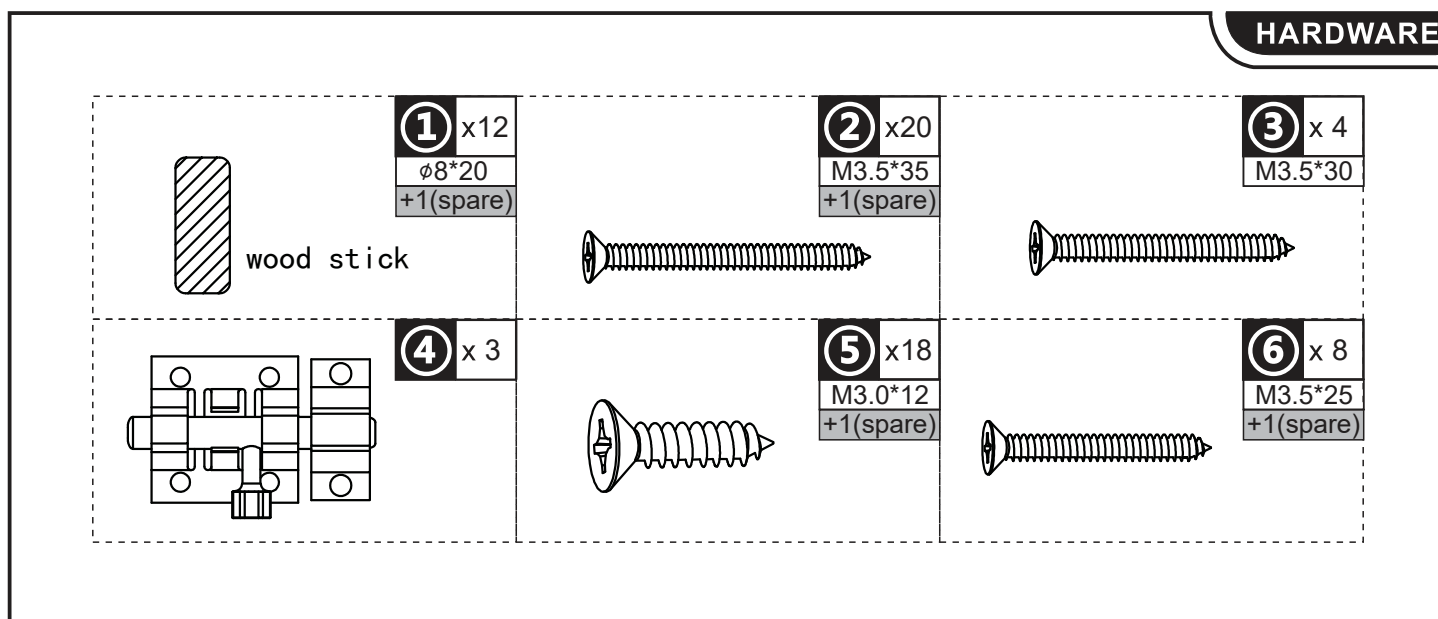

HARDWARE

EN Do not confuse similar screws.
FR Ne pas confondre des vis similaires.
ES No confunda tornillos similares.
PT Não confundir parafusos semelhantes.
DE Verwechseln Sie ähnliche Schrauben nicht.
IT Non confondere le viti simili.

NOTE