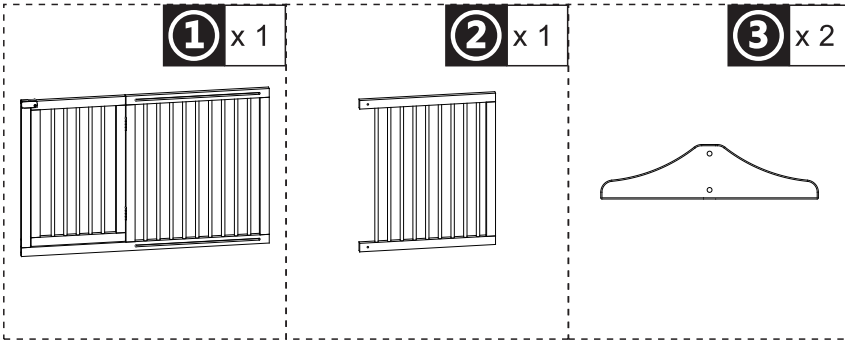

PARTS

HARDWARE

01

02

Done