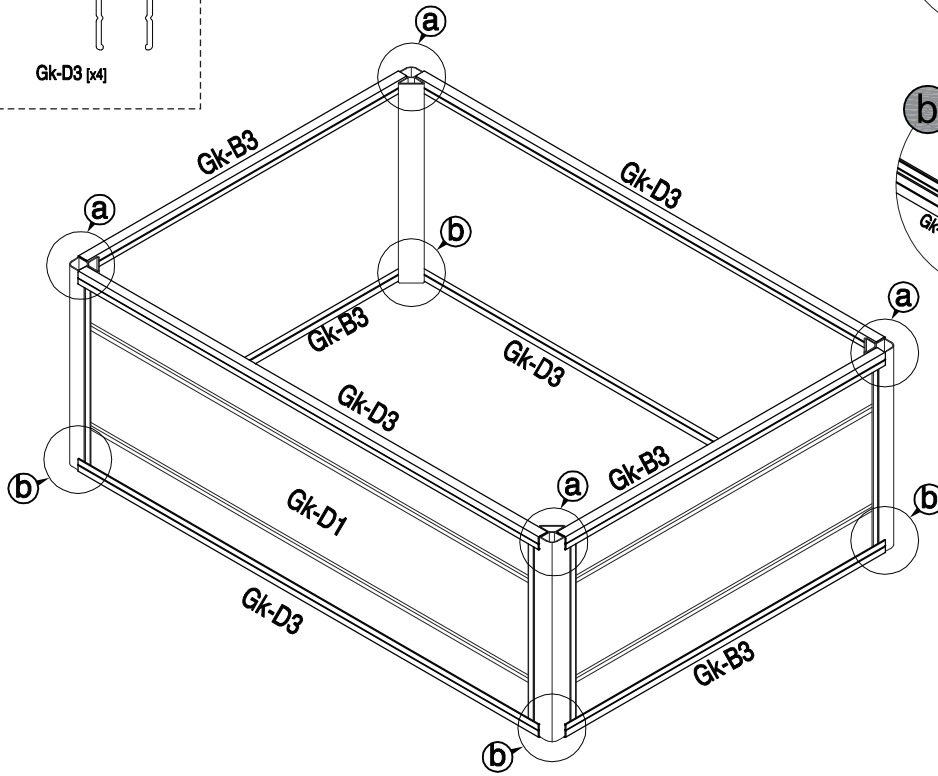

NO.	IMAGE	mm	QTY
Gk-B1		756	x2
Gk-D1		956	x2
Gk-A2		300	x4
Gk-B3		754	x4
Gk-D3		954	x4
Gk-B5		756	x2
Gk-D5		956	x2
MT-D13			x8
Gk-D44		ST4.2x13	x16

Gk-B3 [x4]

Gk-D3 [x4]

MT-D13 [x8]

Gk-D44 [x16]

US

Imported by Aosom LLC
27150 SW Kinsman Rd Wilsonville, OR 97070 USA
Manufactured in Ningbo City, Zhejiang Province, China
MADE IN CHINA