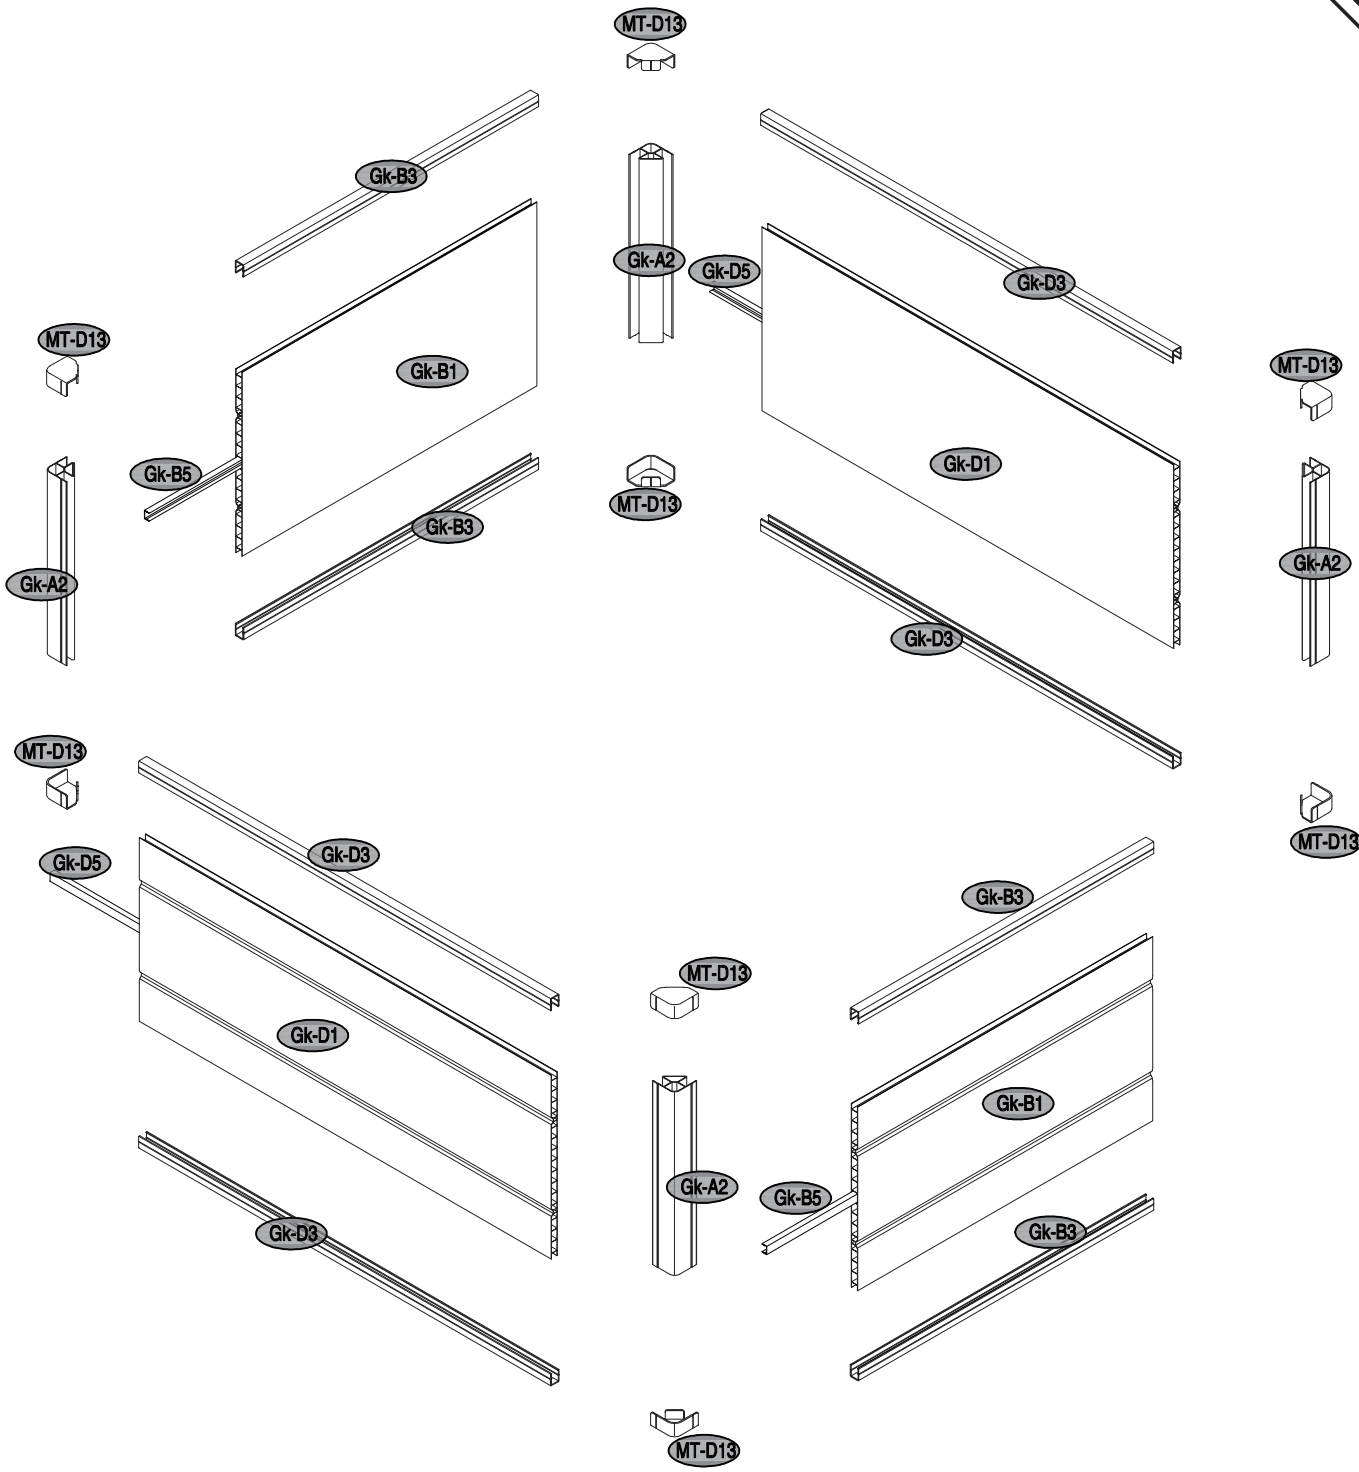

NO.	IMAGE	mm	QTY
Gk-B1		756	x2
Gk-D1		956	x2
Gk-A2		300	x4
Gk-B3		754	x4
Gk-D3		954	x4
Gk-B5		756	x2
Gk-D5		956	x2
MT-D13			x8
Gk-D44		ST4.2x13	x16

Gk-B3 [x4]

Gk-D3 [x4]

MT-D13 [x8]

Gk-D44 [x16]

US

Imported by Aosom LLC
27150 SW Kinsman Rd Wilsonville, OR 97070 USA
Manufactured in Ningbo City, Zhejiang Province, China
MADE IN CHINA