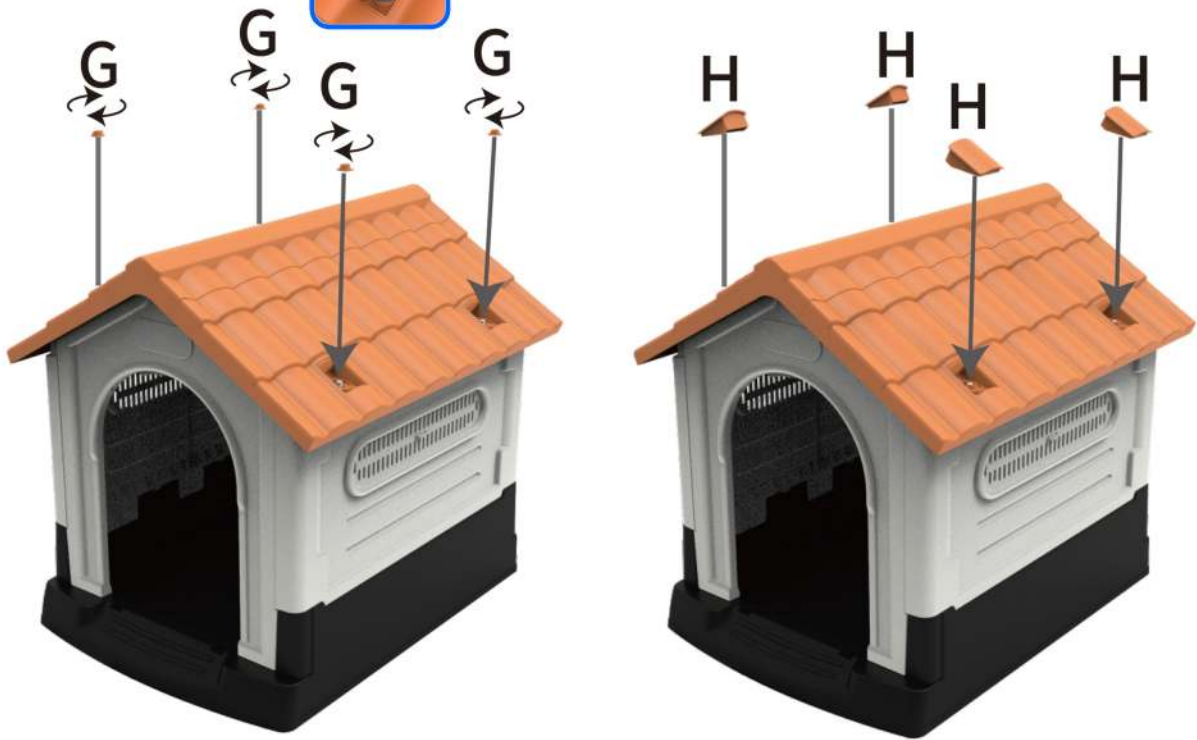

Ax1
Bx2

01

Cx1
Dx1

Ex2
Fx1

Gx4
Hx4

If you have any questions, please contact our customer care center.

Our contact details are below:

 001-877-644-9366