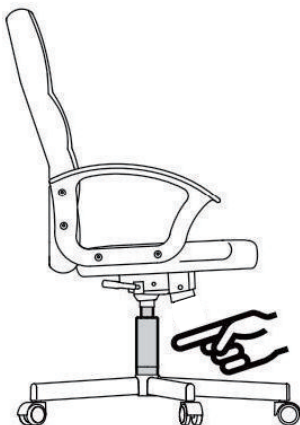

IMPORTANT, RETAIN FOR FUTURE REFERENCE: READ CAREFULLY SAFETY INFORMATION

- The intended use: This product is intended for indoor use only. Used for work and study.
- Maximum weight: 120 KG
- To prevent the chair falling, make sure that the weight is evenly distributed.
- Remove all parts from the box and make sure all parts are included before assembly.
- Keep your feet always on the floor and do not press your head on the headrest when you recline the chair.
- When you adjust the backrest, make sure your fingers are safe and out of harm's way.
- To avoid damage, never pull fast and strongly in your house.
- This chair is designed to sit only and nothing else.
- Don't use it as a base or as a ladder.
- Don't sit in the arms of the chair.
- This chair is designed to seat only one person at same time.
- If some parts are missing, damaged or worn, stop using it immediately.
- Avoid direct sunlight on the chair so that the plastic components won't become brittle.
- Your chair is equipped with rollers for textile floor coverings. If the chair is used on hard floors, e.g. hardwood floors, laminate, PVC, or tile, the rollers should be replaced for safety purposes, since these floors require the use of different rollers.

Warning! Only trained personnel may replace or repair components for height adjustment of seating furniture with energy storage.

MAINTENANCE INSTRUCTIONS

- Clean with vacuum cleaner.
- Wipe with a fabric dampened with water.

Importer

MH STAR UK LTD
Unit 27, Perivale Park,
Horsenden lane South
Perivale, UB6 7RH
<https://www.aosom.co.uk>
Made in China