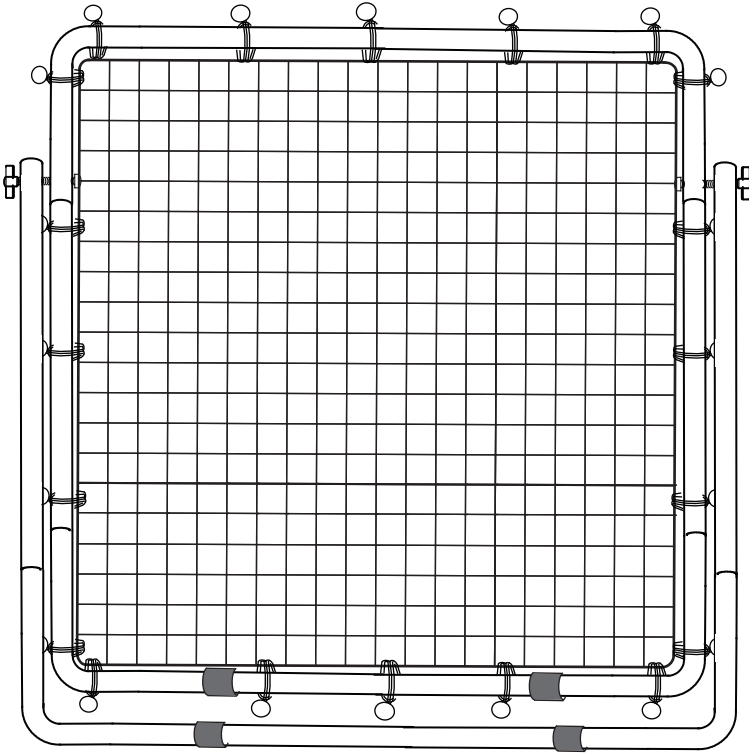

IMPORTANT, RETAIN FOR FUTURE REFERENCE: READ CAREFULLY

ASSEMBLY INSTRUCTION

① x1pcs

② x1pcs

③ x1pcs

G X20pcs

④ x1pcs

⑤ x2pcs

⑥ x2pcs

F x4pcs

H x1pcs

M6*65mm
A x2pcs

M6*45mm
B x4pcs

M6*30mm
C x2pcs

D x8pcs

E x2 pairs

How to fold the product.

Remove the screw and nut and leave them on one plate and fold the product. Please keep the screw and nut for reusing.

If you have any questions, please contact our customer care center.