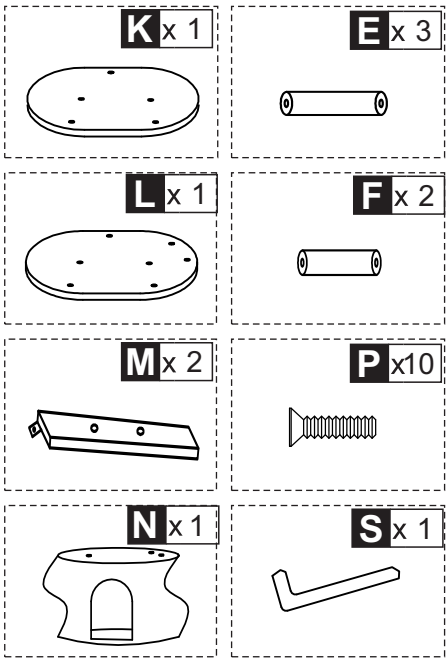

305mm

J x 1

300mm*300mm

R x 4

+1(spare)

M8*15

C x 1

285mm

K x 1

450mm*300mm

S x 1

D x 2

285mm

L x 1

450mm*300mm

E x 3

275mm

M x 2

F x 2

160mm

N x 1

G x 1

550mm*400mm

O x 1

H x 1

400mm*350mm

P x 16

+1(spare)

M8*40

US

Imported by Aosom LLC
27150 SW Kinsman Rd Wilsonville, OR 97070 USA
MADE IN CHINA

CA