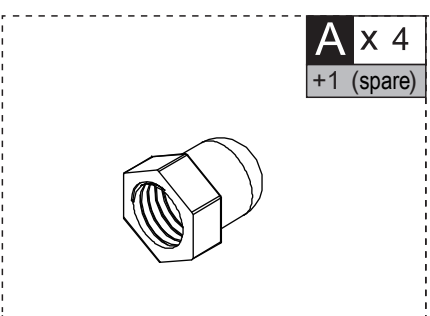

PARTS

HARDWARE

A x 4

- C** x 2
- D** x 2
- E** x 2

ST4X35mm

US

Imported by Aosom LLC
 27150 SW Kinsman Rd Wilsonville, OR 97070 USA
 MADE IN CHINA

CA