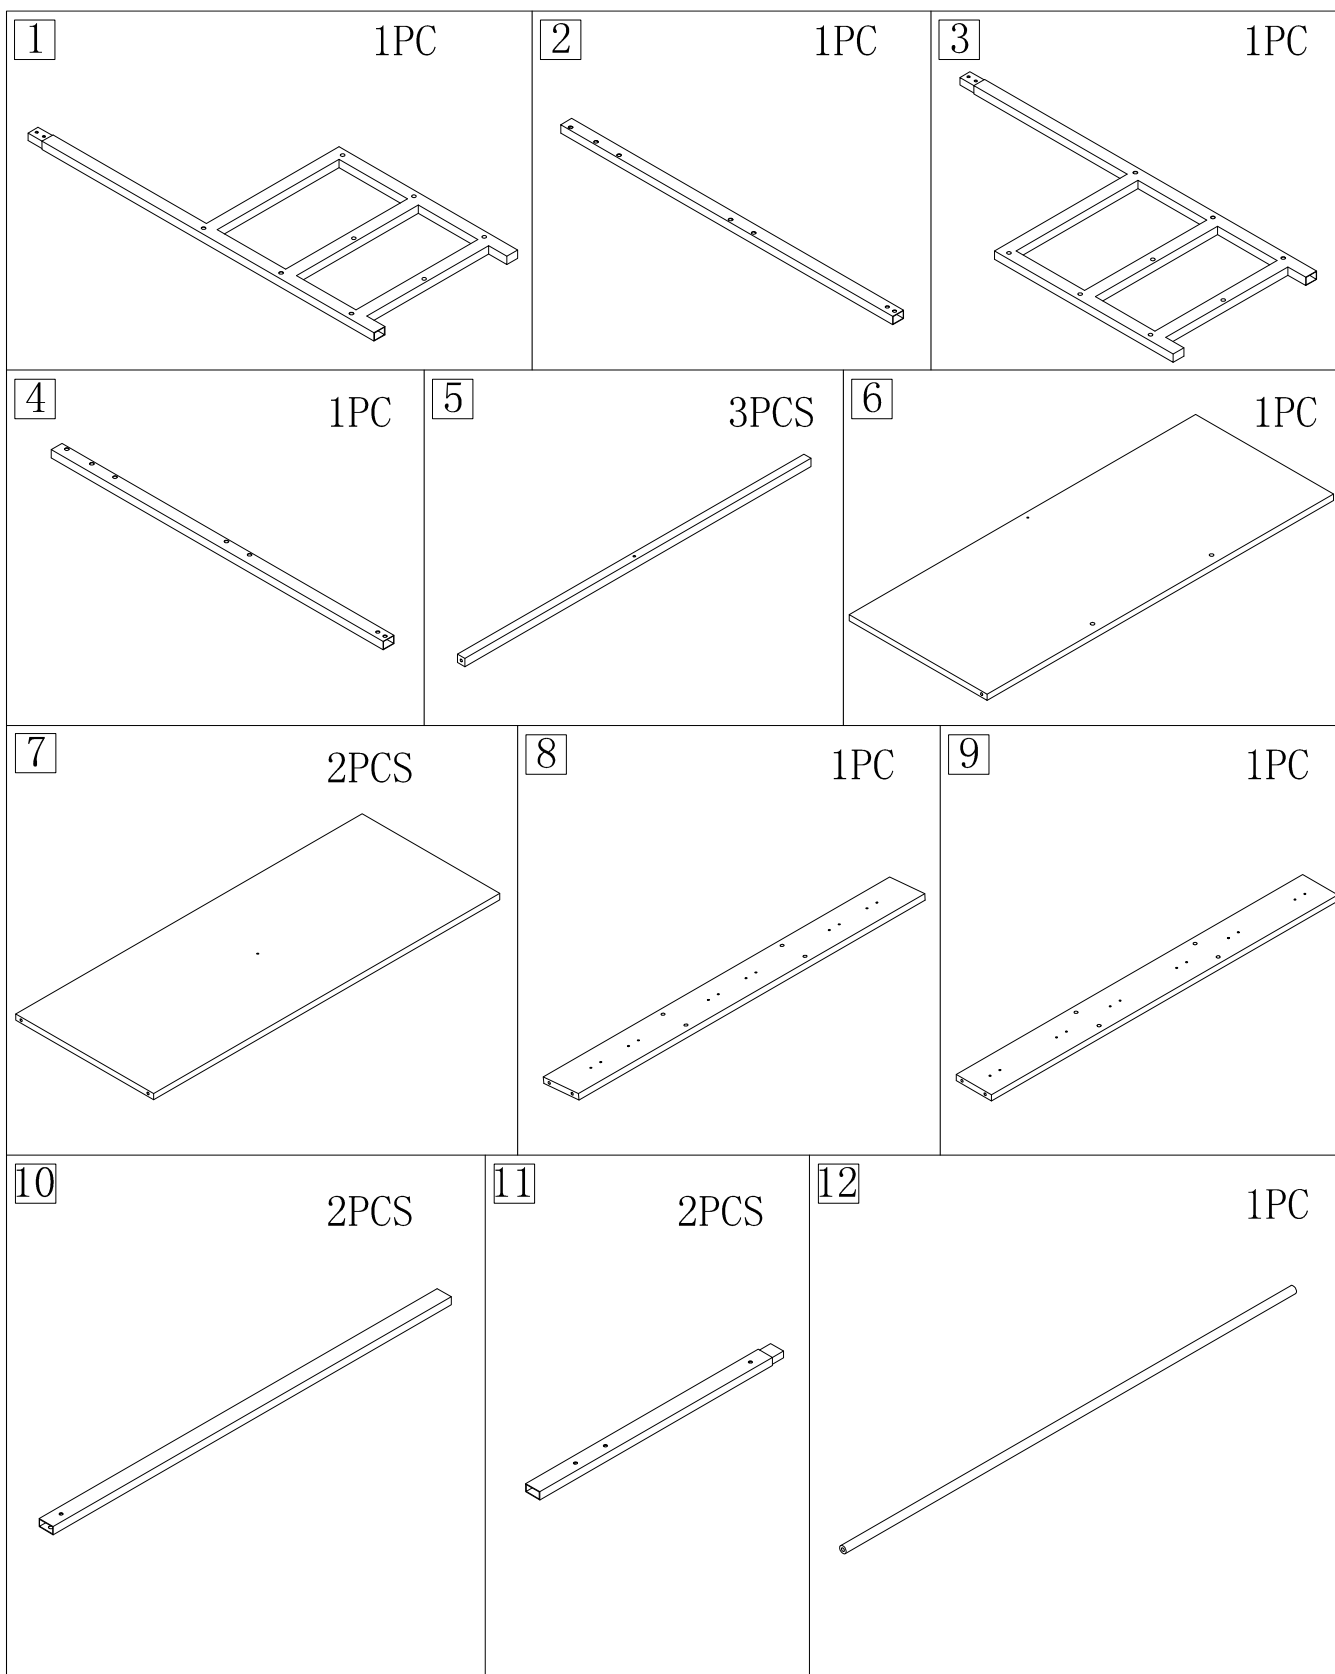

2 Persons

2 hours

READ AND SAVE THIS INSTRUCTION FOR FUTURE USE

ASSEMBLY INSTRUCTION

Disassembly and installation of accessories

A 10PCS	B 8PCS	C 6PCS	D 4PCS	E 24PCS	F 12PCS	G 3PCS	H 18PCS
φ6*35mm	φ6*25mm	φ6*12mm	φ6mm	φ3.5*14mm		φ3.5*30mm	φ7*38mm

I				
I ₁ x1	I ₂ x2	I ₃ x1	I ₄ x1	I ₅ x1
φ3.5*30mm		φ7*30mm	φ4*12mm	

J 1PC
M4mm

Tools Recommended

Note : Do not tighten bolts fully until all parts are connected!

Note : Ne serrez pas les boulons à fond tant que toutes les pièces ne sont pas connectées!

1

C	2PCS	J	1PC
			
Ø6*12mm		M4	

2

C	2PCS
	
Ø6*12mm	

3

G	1PC
	
Ø3.5*30mm	
J	1PC
	
H	2PCS
	
Ø7*38mm	
A	2PCS
	
Ø6*35mm	

4

A	2PCS
	
Ø6*35mm	
D	4PCS
	
Ø6mm	
H	4PCS
	
Ø7*38mm	
G	1PC
	
Ø3.5*30mm	

5

A	2PCS
	
Ø6*35mm	
G	1PC
	
Ø3.5*30mm	
H	4PCS
	
Ø7*38mm	

6

F	12PCS
	

E	24PCS
	
Ø3.5*14mm	

7

A	2PCS	H	8PCS
			
Ø6*35mm		Ø7*38mm	

8