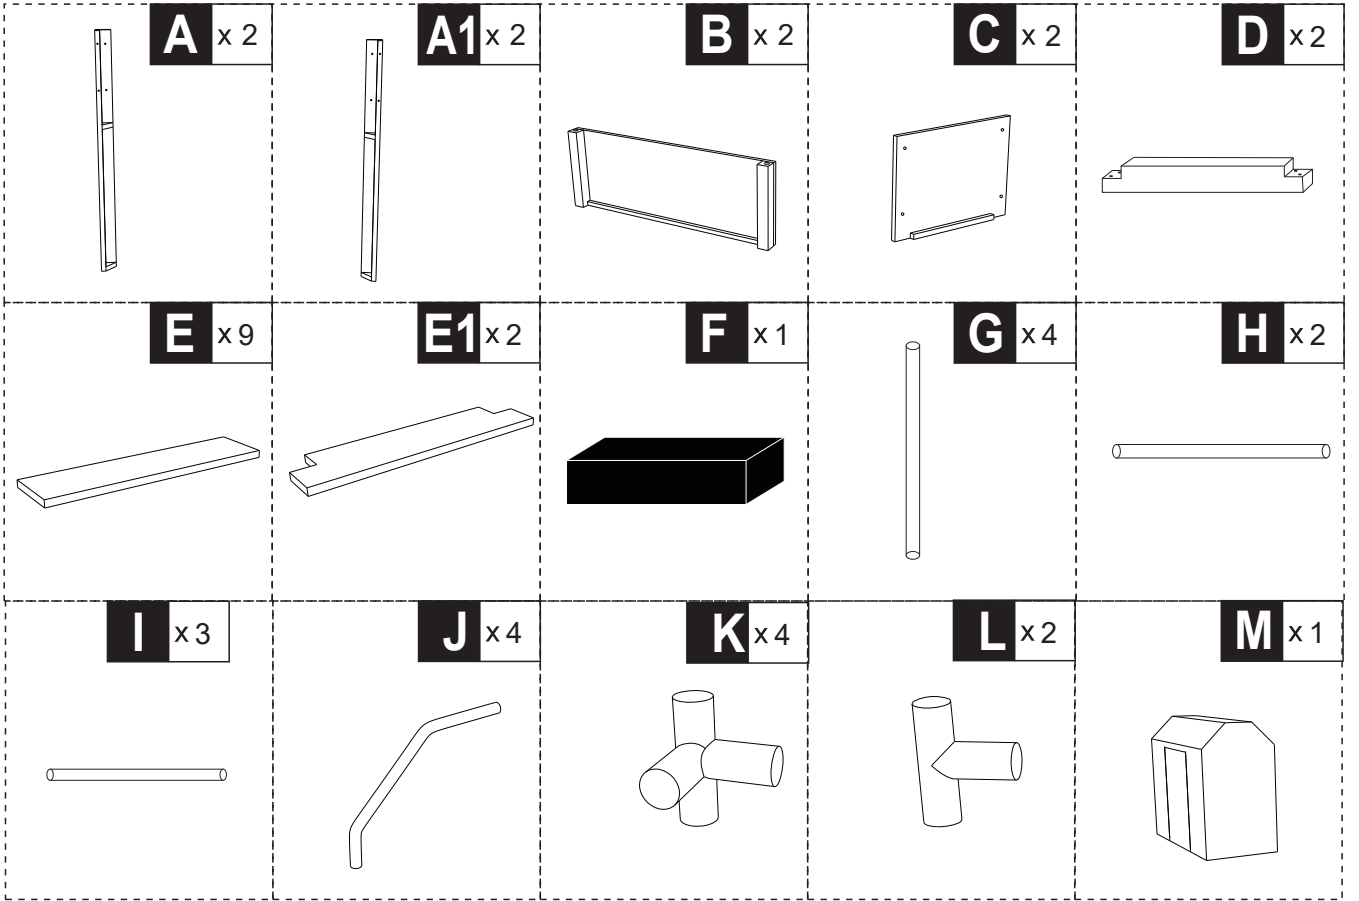

1 x4
M4*30

01

1 x4
M4*30

1 x8
M4*30

2 x8
M4*40

2 x8
M4*40

US

Imported by Aosom LLC
 27150 SW Kinsman Rd Wilsonville, OR 97070 USA
 MADE IN CHINA