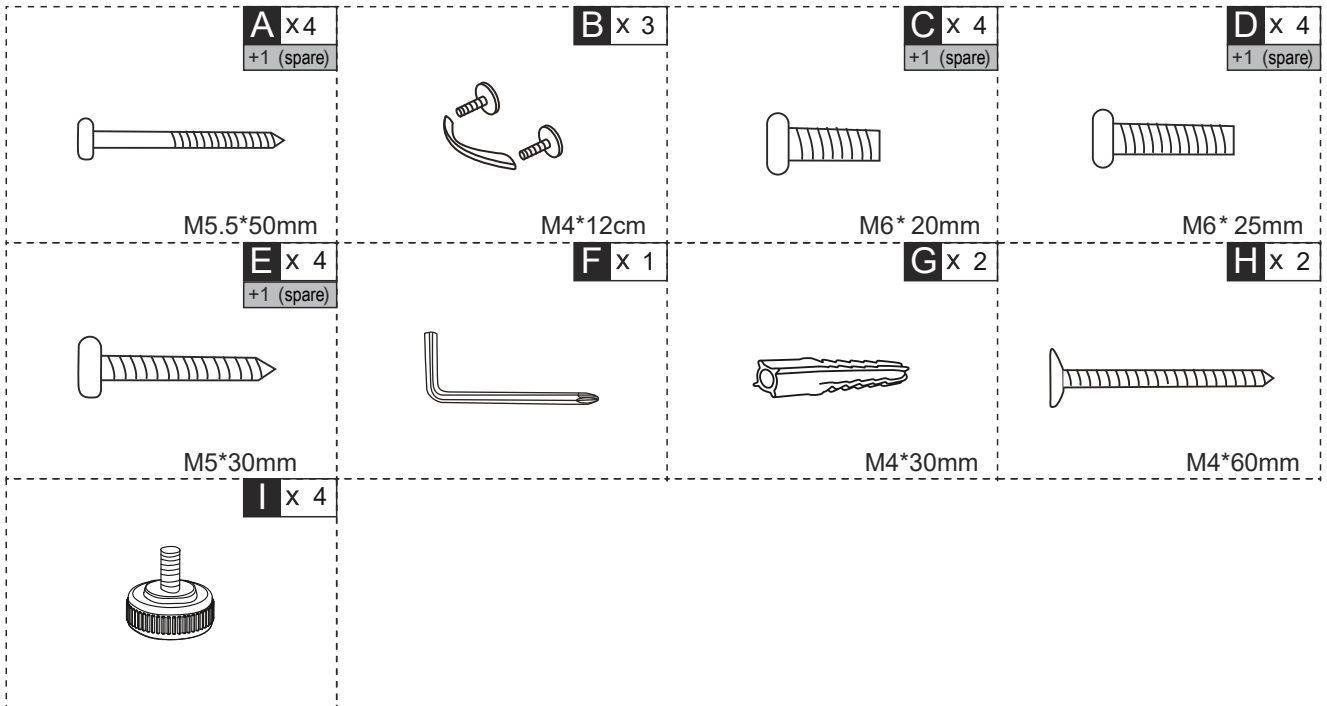

PARTS

HARDWARE

B x 3

M4*12mm

**x3****A x 2**

M5.5*50mm

D x 4**E** x 4**A** x 2**C** x 4**I** x 4

G x 2