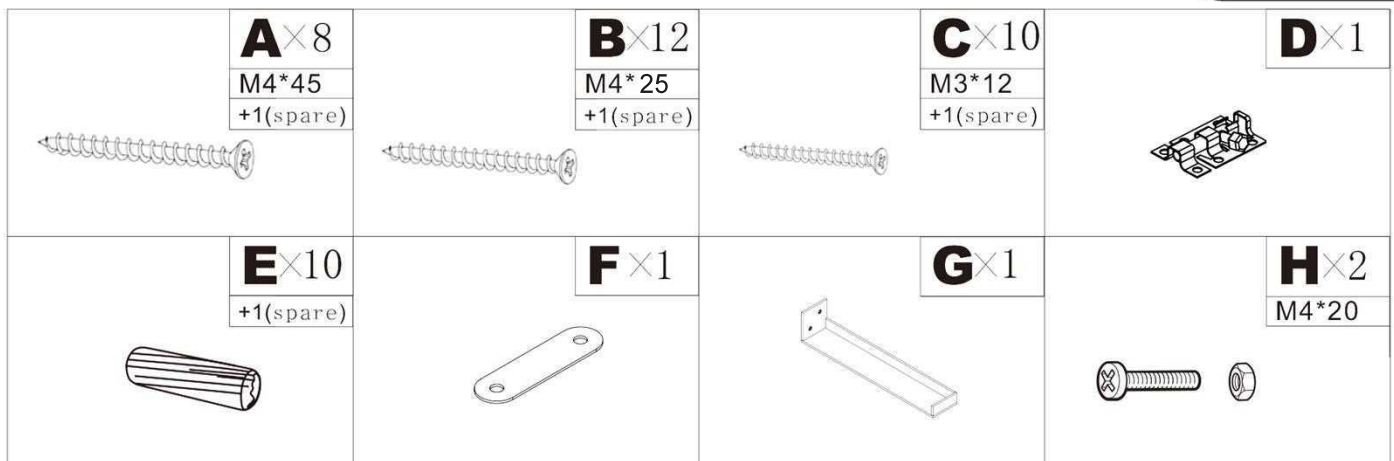

HARDWARE

NOTE

EN Do not confuse similar screws. Do not tighten bolts fully until all parts are connected!

FR Ne pas confondre des vis similaires. Ne serrez pas les boulons à fond tant que toutes les pièces ne sont pas connectées!

ES No confunda tornillos similares. No apriete los tornillos completamente hasta que todas las partes están conectadas!

PT Não confundir parafusos semelhantes. Não apertar completamente os parafusos até que todas as peças estejam encaixadas!

DE Verwechseln Sie ähnliche Schrauben nicht. Ziehen Sie die Schrauben erst fest an, wenn alle Teile verbunden sind!

IT Non confondere le viti simili. non serrare completamente i bulloni fino a tutte le parti non sono ancora collegate!