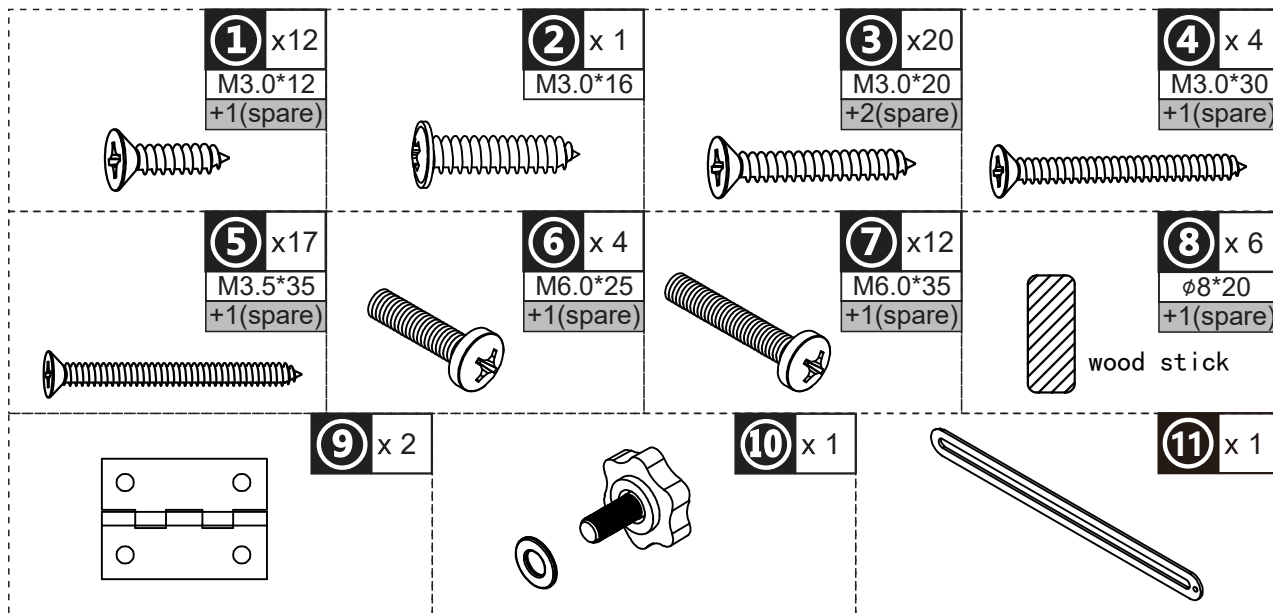

EN Do not confuse similar screws.
FR Ne pas confondre des vis similaires.
ES No confunda tornillos similares.
PT Não confundir parafusos semelhantes.
DE Verwechseln Sie ähnliche Schrauben nicht.
IT Non confondere le viti simili.

NOTE