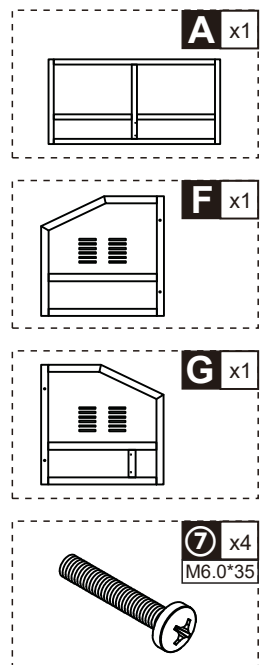

NOTE

01

wood stick

③ x6
ø8*20

B x1

⑤ x7
M3.5*35

H x1

I x4