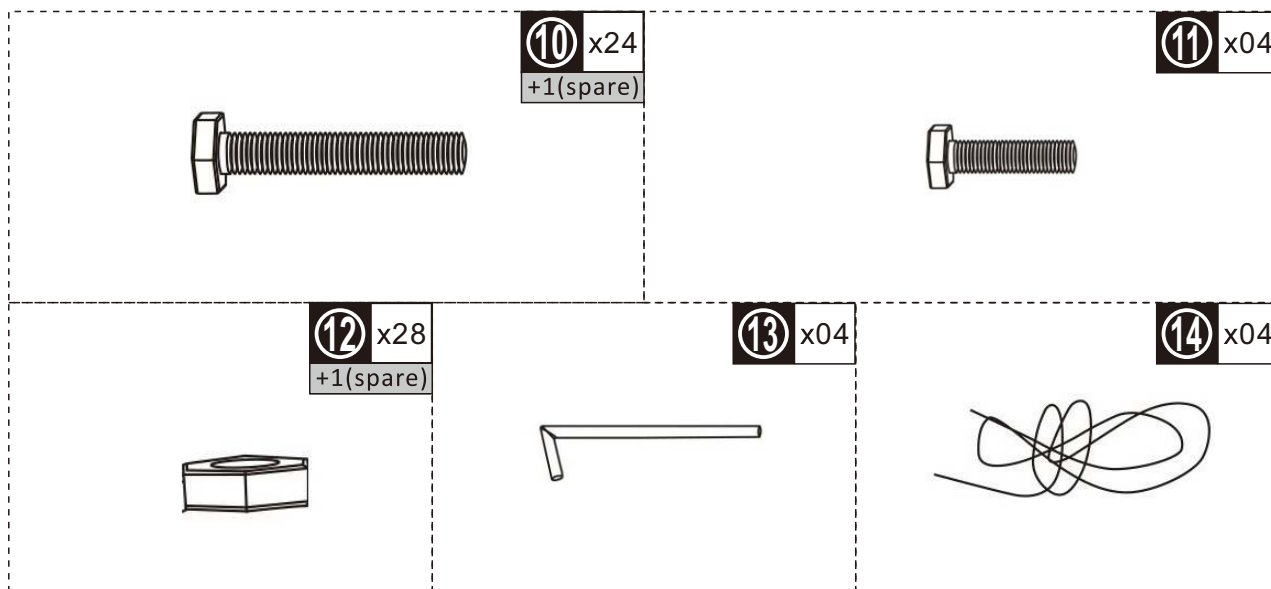

HARDWARE

NOTE

EN_ Do not confuse similar screws.
FR_ Ne pas confondre des vis similaires.
ES_ No confunda tornillos similares.
PT_ Não confundir parafusos semelhantes.
DE_ Verwechseln Sie ähnliche Schrauben nicht.
IT_ Non confondere le viti simili.