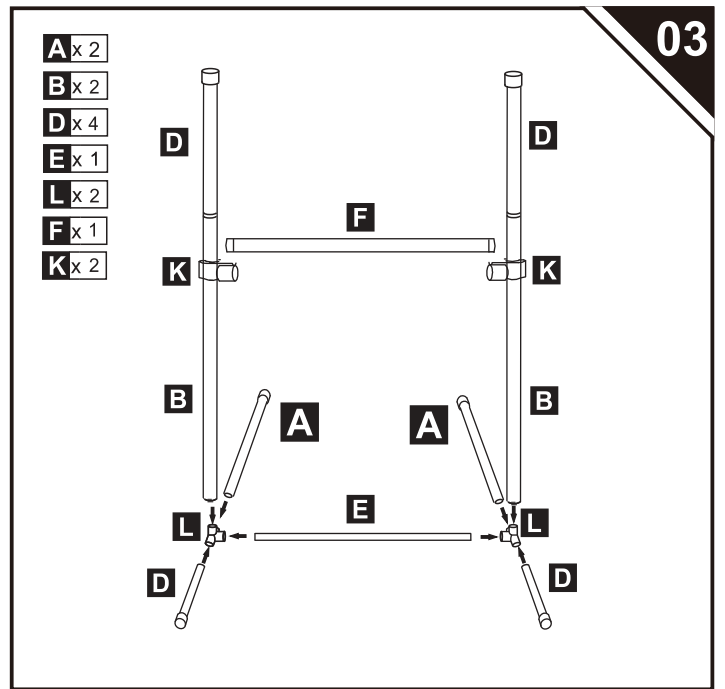

- A** x2
- B** x2
- D** x4
- E** x1
- H** x2
- L** x2
- M** x2

US

If you have any questions, please contact our customer care center.

Our contact details are below:

 001-877-644-9366

 customerservice@aosom.com