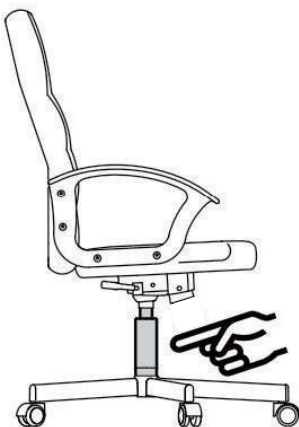

Vinsetto

INcba127V01_UK_FR_ES_DE_IT

833-886

IMPORTANT, RETAIN FOR FUTURE REFERENCE: READ CAREFULLY

ASSEMBLY INSTRUCTION

OFFICE CHAIR

IMPORTANT, RETAIN FOR FUTURE REFERENCE:

READ CAREFULLY

SAFETY INFORMATION

- The intended use: This product is intended for indoor use only.
Used for work and study.
- Maximum weight: 120 KG
- To prevent the chair falling, make sure that the weight is evenly distributed.
- Remove all parts from the box and make sure all parts are included before assembly.
- Keep your feet always on the floor and do not press your head on the headrest when you recline the chair.
- When you adjust the backrest, make sure your fingers are safe and out of harm's way.
- To avoid damage, never pull fast and strongly in your house.
- This chair is designed to sit only and nothing else.
- Don't use it as a base or as a ladder.
- Don't sit in the arms of the chair.
- This chair is designed to seat only one person at same time.
- If some parts are missing, damaged or worn, stop using it immediately.
- Avoid direct sunlight on the chair so that the plastic components won't become brittle.
- Your chair is equipped with rollers for textile floor coverings. If the chair is used on hard floors, e.g. hardwood floors, laminate, PVC, or tile, the rollers should be replaced for safety purposes, since these floors require the use of different rollers.

Warning! Only trained personnel may replace or repair components for height adjustment of seating furniture with energy storage.

MAINTENANCE INSTRUCTIONS

- Clean with vacuum cleaner.
- Wipe with a fabric dampened with water.