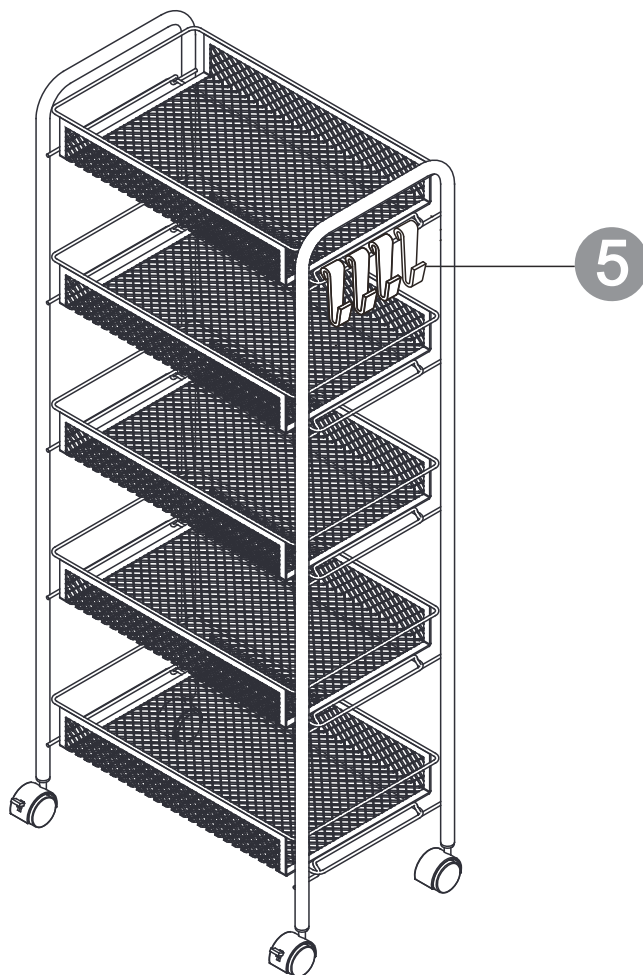

**PARTS**

**HARDWARE**

**01**

If you have any questions, please contact our customer care center.

**US**

Our contact details are below:

 001-877-644-9366

 customerservice@aosom.com