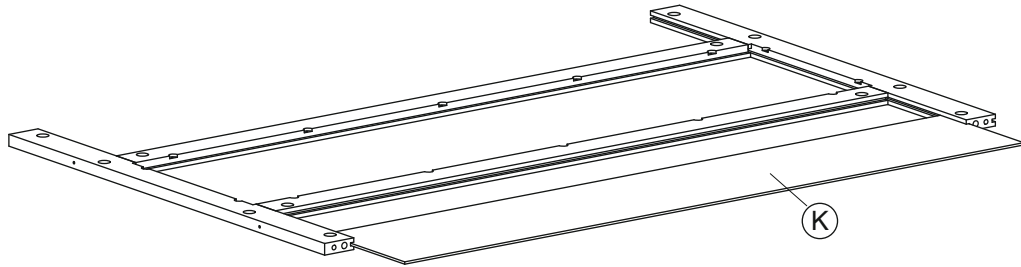

831-226

Dimension

Width 80cm

Depth 40cm

Height 170cm

Assembly Instruction

(A) ×1	(B) ×1	(C) ×1	(D) ×1	
				
(E) ×1	(F) ×2	(G) ×1	(H) ×1	
				
(I) ×1	(J) ×1	(K) ×2	(L) ×1	
				
(M) ×1	(N) ×1	(O) ×1	(P) ×1	
				
(Q) ×1	(R) ×1	(S) ×1	(T) ×1	
				
(1) ×22	(2) ×32	(3) ×40	(4) ×10	(5) ×14
				 Φ4*35mm
(6) ×2	(7) ×14	(8) ×14	(9) ×14	(10) ×4
 Φ4*50mm	 Φ2.5*8mm		 Φ3*10mm	
(11) ×8	(12) ×6	(13) ×2	(14) ×2	
 Φ3*12mm	 Φ3*16mm			

Assembly Instruction

Step 1

②×8

③×4

④×4

Step 2

Step 3

②×6

③×3

④×3

Step 4

Assembly Instruction

Step 5

②×6

③×3

④×3