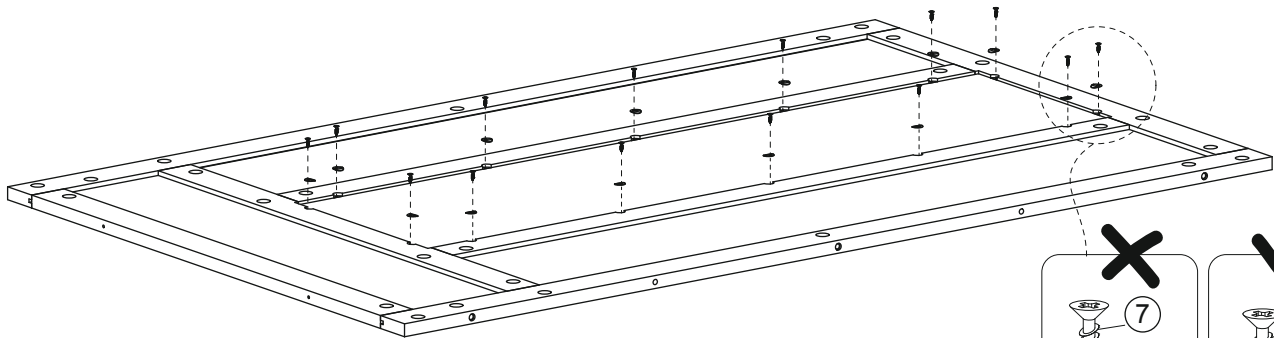

831-226

Dimension

Width 80cm

Depth 40cm

Height 170cm

Assembly Instruction

(A) ×1	(B) ×1	(C) ×1	(D) ×1	
				
(E) ×1	(F) ×2	(G) ×1	(H) ×1	
				
(I) ×1	(J) ×1	(K) ×2	(L) ×1	
				
(M) ×1	(N) ×1	(O) ×1	(P) ×1	
				
(Q) ×1	(R) ×1	(S) ×1	(T) ×1	
				
(1) ×22	(2) ×32	(3) ×40	(4) ×10	(5) ×14
				 Φ4*35mm
(6) ×2	(7) ×14	(8) ×14	(9) ×14	(10) ×4
 Φ4*50mm	 Φ2.5*8mm		 Φ3*10mm	
(11) ×8	(12) ×6	(13) ×2	(14) ×2	
 Φ3*12mm	 Φ3*16mm			

Assembly Instruction

Step 1

②×8

③×4

④×4

Step 2

Step 3

②×6

③×3

④×3

Step 4

Assembly Instruction

Step 5

②×6

③×3

④×3

Step 6

⑦×14

⑧×14

Assembly Instruction

Step 7

① × 3

② × 3

③ × 2