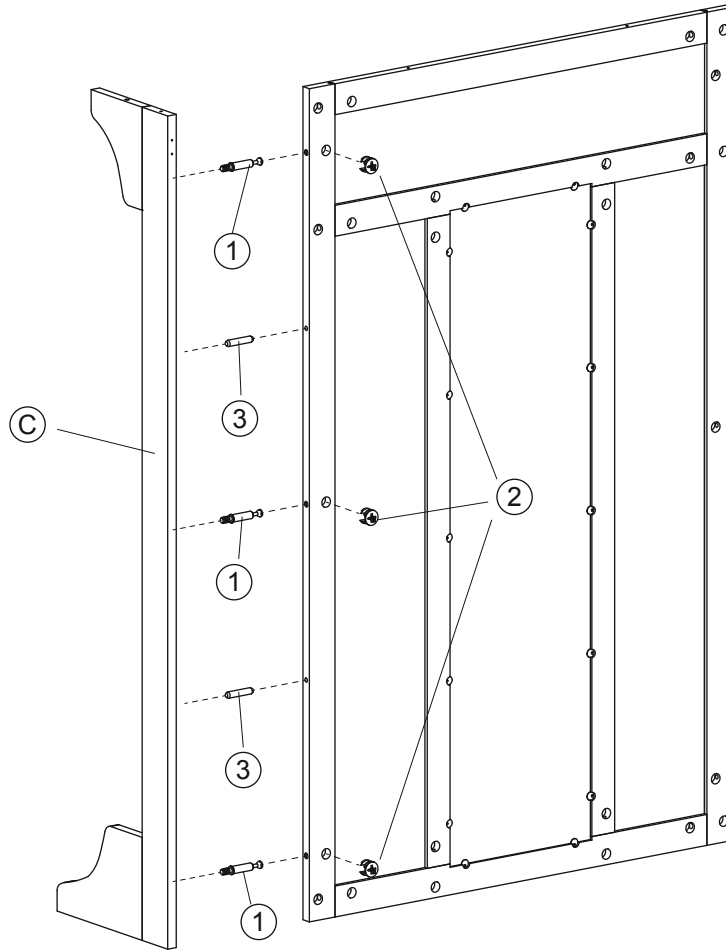

831-226

Dimension

Width 80cm

Depth 40cm

Height 170cm

Assembly Instruction

(A) ×1	(B) ×1	(C) ×1	(D) ×1	
				
(E) ×1	(F) ×2	(G) ×1	(H) ×1	
				
(I) ×1	(J) ×1	(K) ×2	(L) ×1	
				
(M) ×1	(N) ×1	(O) ×1	(P) ×1	
				
(Q) ×1	(R) ×1	(S) ×1	(T) ×1	
				
(1) ×22	(2) ×32	(3) ×40	(4) ×10	(5) ×14
				 Φ4*35mm
(6) ×2	(7) ×14	(8) ×14	(9) ×14	(10) ×4
 Φ4*50mm	 Φ2.5*8mm		 Φ3*10mm	
(11) ×8	(12) ×6	(13) ×2	(14) ×2	
 Φ3*12mm	 Φ3*16mm			

Step 6

⑦×14

⑧×14

Assembly Instruction

Step 7

① × 3

② × 3

③ × 2

Step 8

① × 3

② × 3

③ × 2

Assembly Instruction

Step 9

③×2

⑤×6