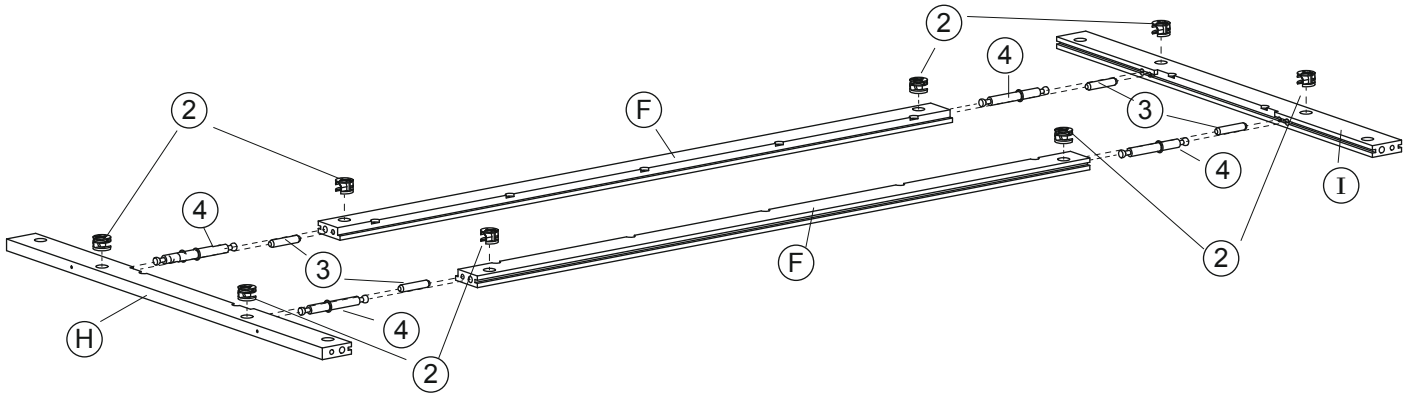

831-226

Dimension

Width 80cm

Depth 40cm

Height 170cm

Assembly Instruction

(A) ×1	(B) ×1	(C) ×1	(D) ×1	
				
(E) ×1	(F) ×2	(G) ×1	(H) ×1	
				
(I) ×1	(J) ×1	(K) ×2	(L) ×1	
				
(M) ×1	(N) ×1	(O) ×1	(P) ×1	
				
(Q) ×1	(R) ×1	(S) ×1	(T) ×1	
				
(1) ×22	(2) ×32	(3) ×40	(4) ×10	(5) ×14
				 Φ4*35mm
(6) ×2	(7) ×14	(8) ×14	(9) ×14	(10) ×4
 Φ4*50mm	 Φ2.5*8mm		 Φ3*10mm	
(11) ×8	(12) ×6	(13) ×2	(14) ×2	
 Φ3*12mm	 Φ3*16mm			

Assembly Instruction

Step 1

②×8

③×4

④×4

Step 2

Step 3

②×6

③×3

④×3

Step 4

Assembly Instruction

Step 5

②×6

③×3

④×3