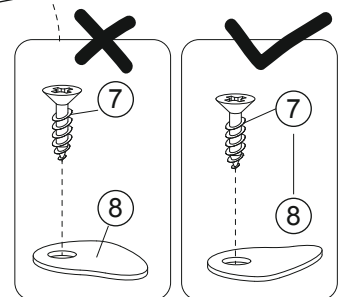

831-226

Dimension

Width 80cm

Depth 40cm

Height 170cm

Assembly Instruction

(A) ×1	(B) ×1	(C) ×1	(D) ×1	
				
(E) ×1	(F) ×2	(G) ×1	(H) ×1	
				
(I) ×1	(J) ×1	(K) ×2	(L) ×1	
				
(M) ×1	(N) ×1	(O) ×1	(P) ×1	
				
(Q) ×1	(R) ×1	(S) ×1	(T) ×1	
				
(1) ×22	(2) ×32	(3) ×40	(4) ×10	(5) ×14
				 Φ4*35mm
(6) ×2	(7) ×14	(8) ×14	(9) ×14	(10) ×4
 Φ4*50mm	 Φ2.5*8mm		 Φ3*10mm	
(11) ×8	(12) ×6	(13) ×2	(14) ×2	
 Φ3*12mm	 Φ3*16mm			

Assembly Instruction

Step 1

②×8

③×4

④×4

Step 2

Step 3

②×6

③×3

④×3

Step 4

Assembly Instruction

Step 5

②×6

③×3

④×3

Step 6

⑦×14

⑧×14

Assembly Instruction

Step 7

① × 3

② × 3

③ × 2