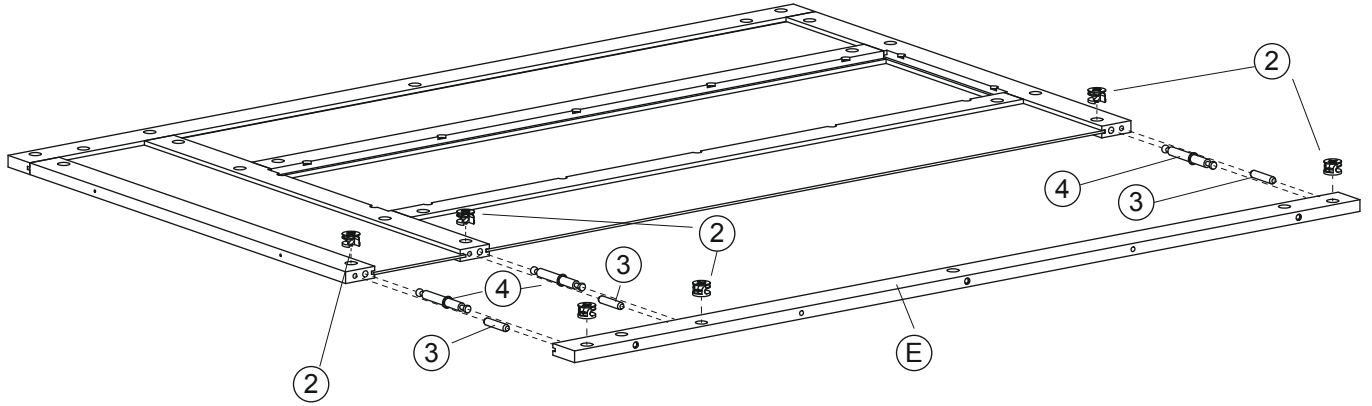

831-226

Dimension

Width 80cm

Depth 40cm

Height 170cm

Assembly Instruction

(A) ×1	(B) ×1	(C) ×1	(D) ×1	
				
(E) ×1	(F) ×2	(G) ×1	(H) ×1	
				
(I) ×1	(J) ×1	(K) ×2	(L) ×1	
				
(M) ×1	(N) ×1	(O) ×1	(P) ×1	
				
(Q) ×1	(R) ×1	(S) ×1	(T) ×1	
				
(1) ×22	(2) ×32	(3) ×40	(4) ×10	(5) ×14
				 Φ4*35mm
(6) ×2	(7) ×14	(8) ×14	(9) ×14	(10) ×4
 Φ4*50mm	 Φ2.5*8mm		 Φ3*10mm	
(11) ×8	(12) ×6	(13) ×2	(14) ×2	
 Φ3*12mm	 Φ3*16mm			

Assembly Instruction

Step 1

②×8

③×4

④×4

Step 2

Step 3

②×6

③×3

④×3

Step 4

Assembly Instruction

Step 5

②×6

③×3

④×3

Step 6

⑦×14

⑧×14

Assembly Instruction

Step 7

① × 3

② × 3

③ × 2