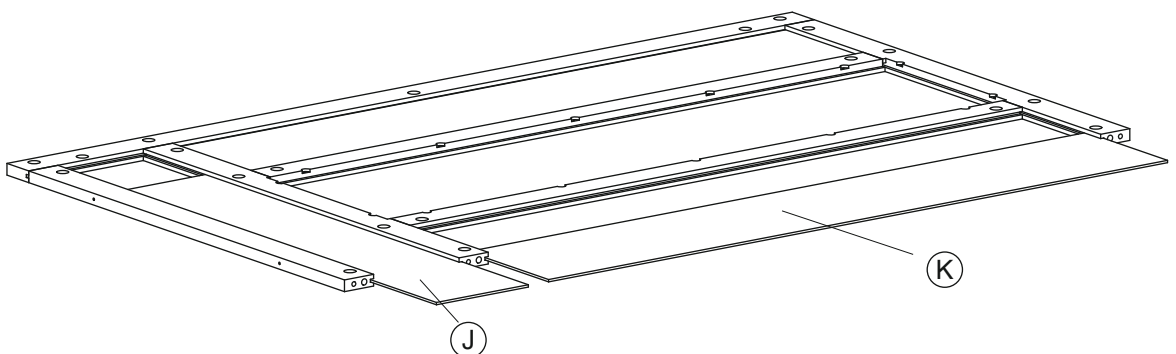

831-226

Dimension

Width 80cm

Depth 40cm

Height 170cm

Assembly Instruction

(A) ×1	(B) ×1	(C) ×1	(D) ×1	
				
(E) ×1	(F) ×2	(G) ×1	(H) ×1	
				
(I) ×1	(J) ×1	(K) ×2	(L) ×1	
				
(M) ×1	(N) ×1	(O) ×1	(P) ×1	
				
(Q) ×1	(R) ×1	(S) ×1	(T) ×1	
				
(1) ×22	(2) ×32	(3) ×40	(4) ×10	(5) ×14
				 Φ4*35mm
(6) ×2	(7) ×14	(8) ×14	(9) ×14	(10) ×4
 Φ4*50mm	 Φ2.5*8mm		 Φ3*10mm	
(11) ×8	(12) ×6	(13) ×2	(14) ×2	
 Φ3*12mm	 Φ3*16mm			

Assembly Instruction

Step 1

②×8

③×4

④×4

Step 2

Step 3

②×6

③×3

④×3

Step 4

Assembly Instruction

Step 5

②×6

③×3

④×3