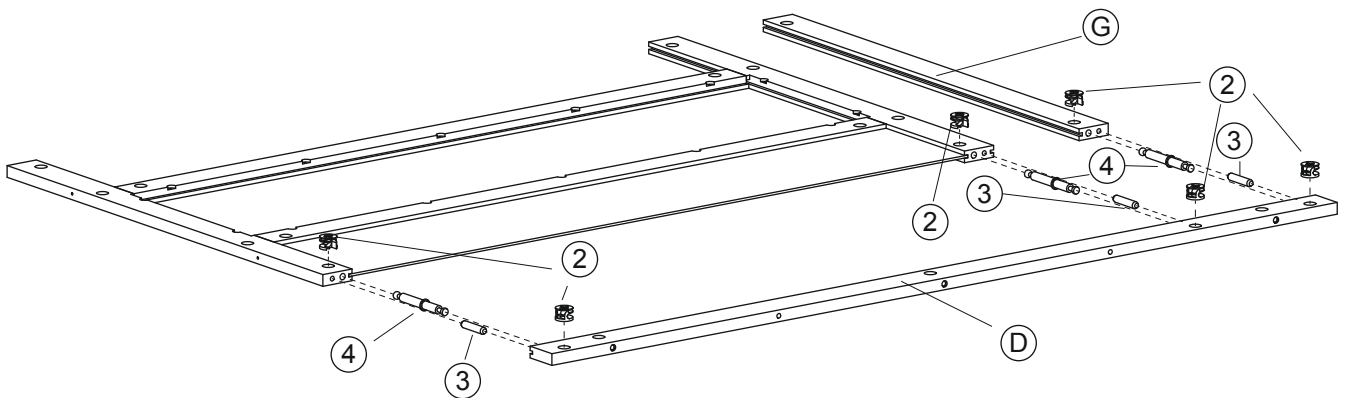

831-226

Dimension

Width 80cm

Depth 40cm

Height 170cm

Assembly Instruction

(A) ×1	(B) ×1	(C) ×1	(D) ×1	
				
(E) ×1	(F) ×2	(G) ×1	(H) ×1	
				
(I) ×1	(J) ×1	(K) ×2	(L) ×1	
				
(M) ×1	(N) ×1	(O) ×1	(P) ×1	
				
(Q) ×1	(R) ×1	(S) ×1	(T) ×1	
				
(1) ×22	(2) ×32	(3) ×40	(4) ×10	(5) ×14
				 Φ4*35mm
(6) ×2	(7) ×14	(8) ×14	(9) ×14	(10) ×4
 Φ4*50mm	 Φ2.5*8mm		 Φ3*10mm	
(11) ×8	(12) ×6	(13) ×2	(14) ×2	
 Φ3*12mm	 Φ3*16mm			

Assembly Instruction

Step 1

②×8

③×4

④×4

Step 2

Step 3

②×6

③×3

④×3

Step 4

Assembly Instruction

Step 5

②×6

③×3

④×3