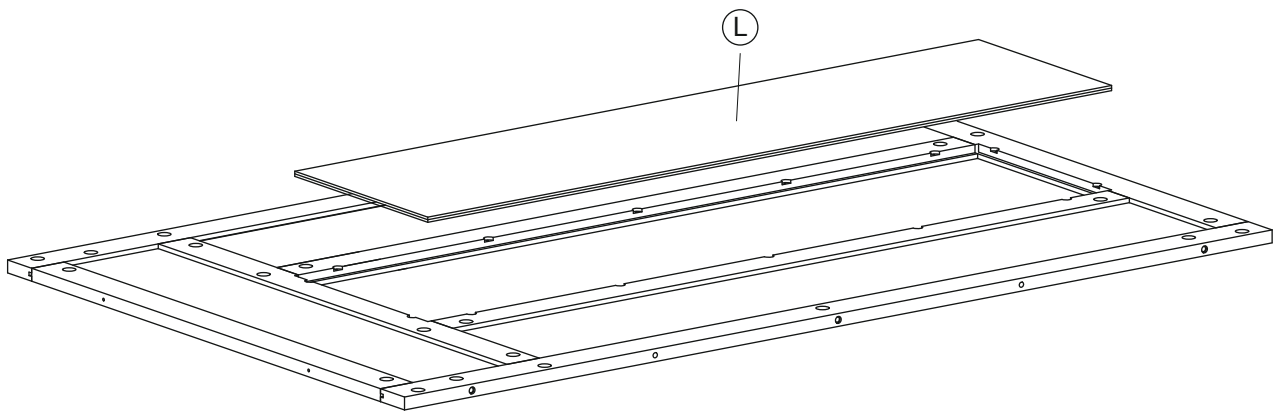

Step 6

⑦×14

⑧×14