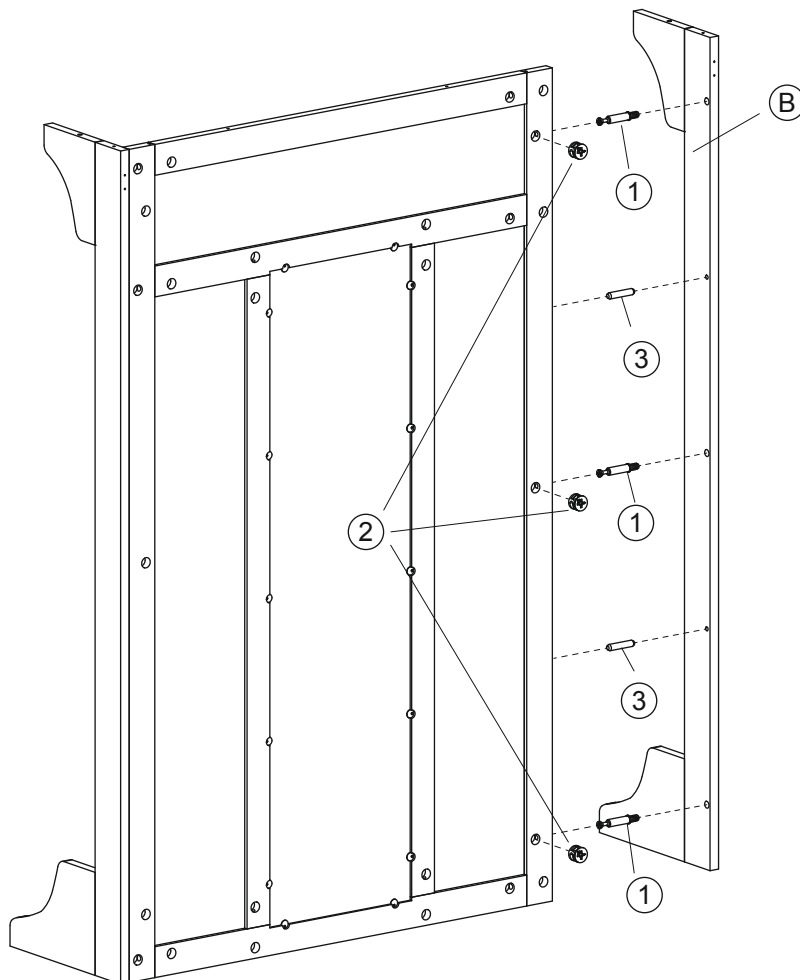

Assembly Instruction

Step 7

① × 3

② × 3

③ × 2

Step 8

① × 3

② × 3

③ × 2