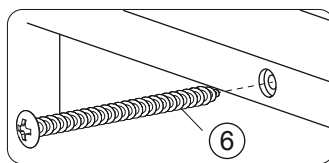

Assembly Instruction

Step 12

①×8

②×8

③×12

Step 13

①×6

②×6

③×6

Step 14

⑥×2