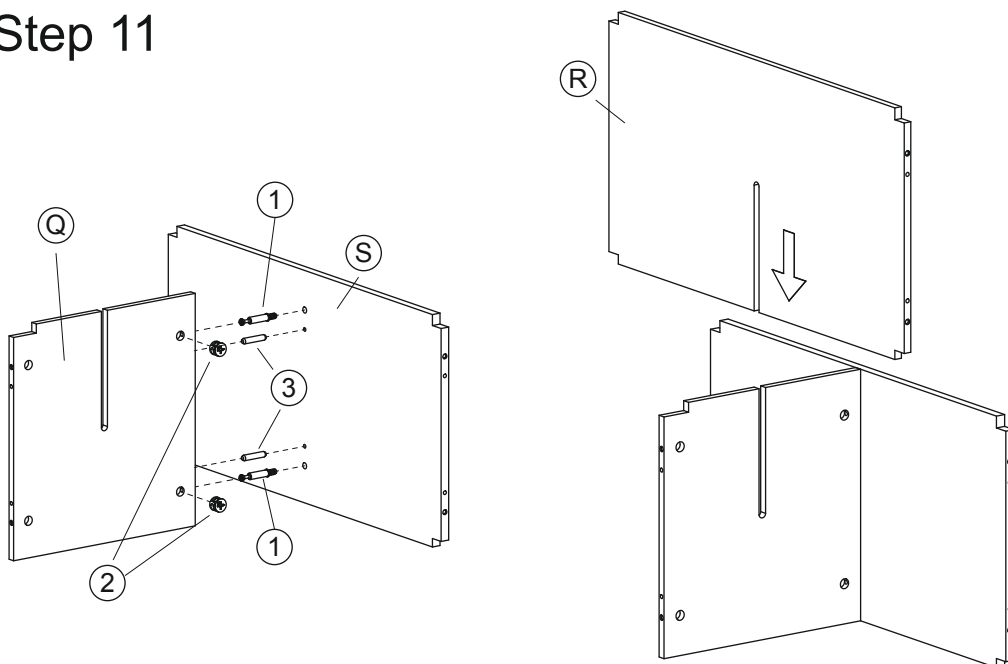

831-226

Dimension

Width 80cm

Depth 40cm

Height 170cm

Assembly Instruction

(A) ×1	(B) ×1	(C) ×1	(D) ×1	
				
(E) ×1	(F) ×2	(G) ×1	(H) ×1	
				
(I) ×1	(J) ×1	(K) ×2	(L) ×1	
				
(M) ×1	(N) ×1	(O) ×1	(P) ×1	
				
(Q) ×1	(R) ×1	(S) ×1	(T) ×1	
				
(1) ×22	(2) ×32	(3) ×40	(4) ×10	(5) ×14
				 Φ4*35mm
(6) ×2	(7) ×14	(8) ×14	(9) ×14	(10) ×4
 Φ4*50mm	 Φ2.5*8mm		 Φ3*10mm	
(11) ×8	(12) ×6	(13) ×2	(14) ×2	
 Φ3*12mm	 Φ3*16mm			

Step 10

③×4

⑤×6

Step 11

①×2

②×2

③×2

Assembly Instruction

Step 12

①×8

②×8

③×12

Step 13

①×6

②×6

③×6