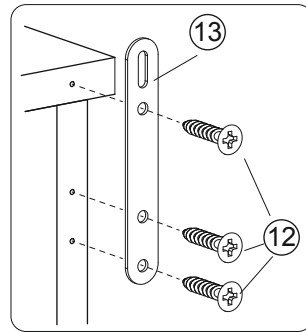

831-226

Dimension

Width 80cm

Depth 40cm

Height 170cm

Assembly Instruction

(A) ×1	(B) ×1	(C) ×1	(D) ×1	
				
(E) ×1	(F) ×2	(G) ×1	(H) ×1	
				
(I) ×1	(J) ×1	(K) ×2	(L) ×1	
				
(M) ×1	(N) ×1	(O) ×1	(P) ×1	
				
(Q) ×1	(R) ×1	(S) ×1	(T) ×1	
				
(1) ×22	(2) ×32	(3) ×40	(4) ×10	(5) ×14
				 Φ4*35mm
(6) ×2	(7) ×14	(8) ×14	(9) ×14	(10) ×4
 Φ4*50mm	 Φ2.5*8mm		 Φ3*10mm	
(11) ×8	(12) ×6	(13) ×2	(14) ×2	
 Φ3*12mm	 Φ3*16mm			

Step 12

①×8

②×8

③×12

Step 13

①×6

②×6

③×6

Step 14

⑥×2

Assembly Instruction

Step 15

(9)×14

Step 16

(12)×6

(13)×2

Assembly Instruction

Step 17

⑤×2

⑩×4

⑪×8

⑭×2