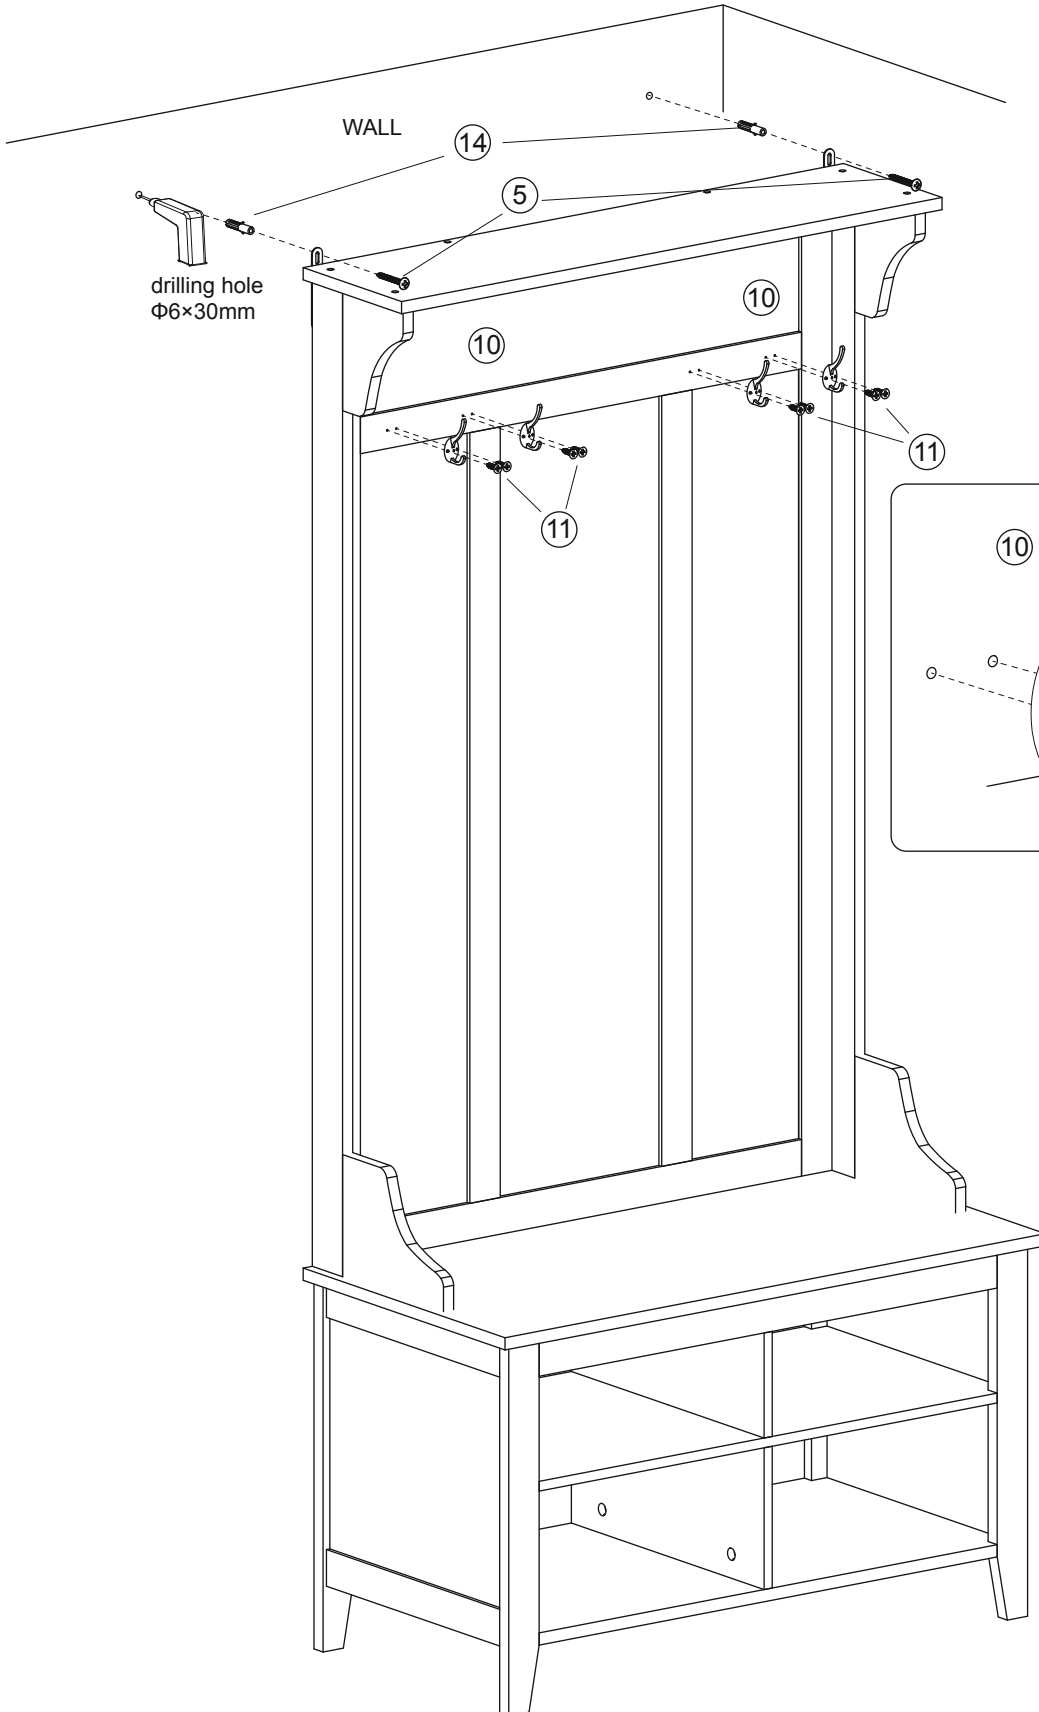

831-226

Dimension

Width 80cm

Depth 40cm

Height 170cm

Assembly Instruction

(A) ×1	(B) ×1	(C) ×1	(D) ×1	
				
(E) ×1	(F) ×2	(G) ×1	(H) ×1	
				
(I) ×1	(J) ×1	(K) ×2	(L) ×1	
				
(M) ×1	(N) ×1	(O) ×1	(P) ×1	
				
(Q) ×1	(R) ×1	(S) ×1	(T) ×1	
				
(1) ×22	(2) ×32	(3) ×40	(4) ×10	(5) ×14
				 Φ4*35mm
(6) ×2	(7) ×14	(8) ×14	(9) ×14	(10) ×4
 Φ4*50mm	 Φ2.5*8mm		 Φ3*10mm	
(11) ×8	(12) ×6	(13) ×2	(14) ×2	
 Φ3*12mm	 Φ3*16mm			

Step 14

⑥×2

Assembly Instruction

Step 15

(9)×14

Step 16

(12)×6

(13)×2

Assembly Instruction

Step 17

⑤×2

⑩×4

⑪×8

⑭×2