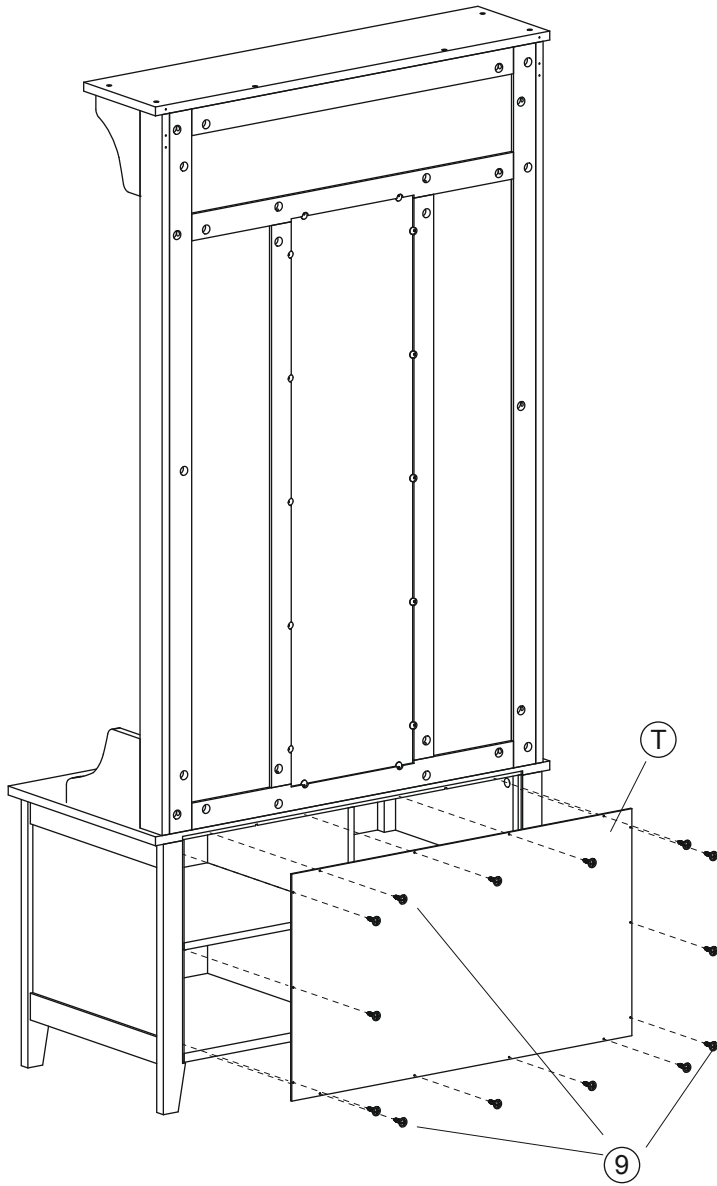

831-226

Dimension

Width 80cm

Depth 40cm

Height 170cm

Assembly Instruction

(A) ×1	(B) ×1	(C) ×1	(D) ×1	
				
(E) ×1	(F) ×2	(G) ×1	(H) ×1	
				
(I) ×1	(J) ×1	(K) ×2	(L) ×1	
				
(M) ×1	(N) ×1	(O) ×1	(P) ×1	
				
(Q) ×1	(R) ×1	(S) ×1	(T) ×1	
				
(1) ×22	(2) ×32	(3) ×40	(4) ×10	(5) ×14
				 Φ4*35mm
(6) ×2	(7) ×14	(8) ×14	(9) ×14	(10) ×4
 Φ4*50mm	 Φ2.5*8mm		 Φ3*10mm	
(11) ×8	(12) ×6	(13) ×2	(14) ×2	
 Φ3*12mm	 Φ3*16mm			

Step 12

①×8

②×8

③×12

Step 13

①×6

②×6

③×6

Step 14

⑥×2

Assembly Instruction

Step 15

(9)×14

Step 16

(12)×6

(13)×2

Assembly Instruction

Step 17

⑤×2

⑩×4

⑪×8

⑭×2