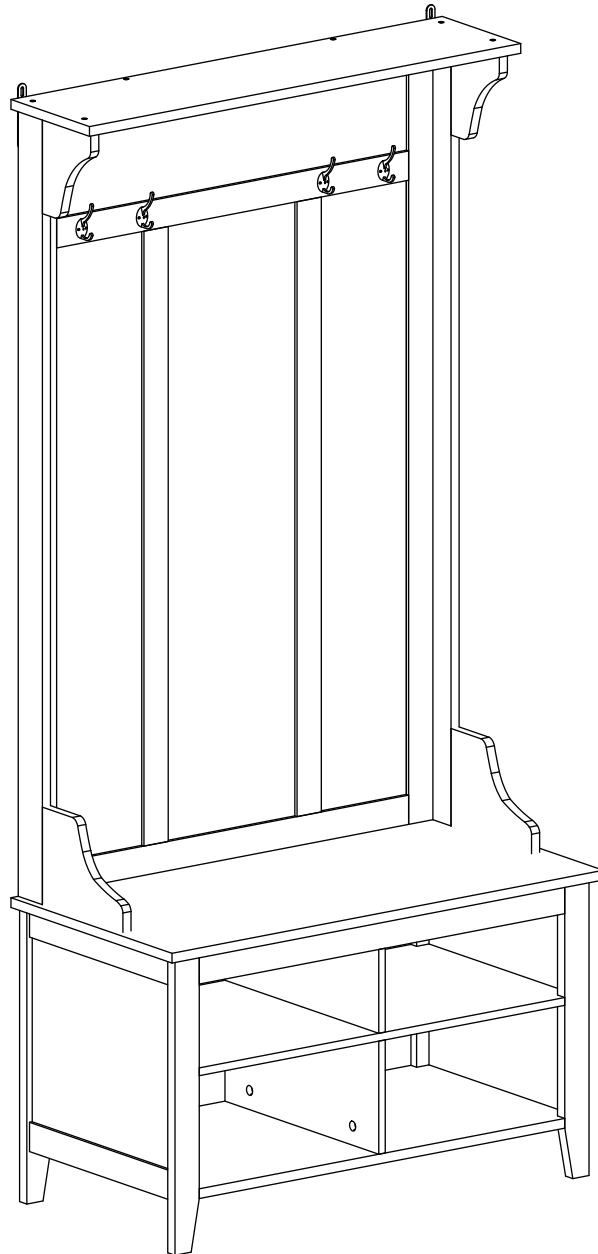

831-226

Dimension

Width 80cm

Depth 40cm

Height 170cm

Assembly Instruction

(A) ×1	(B) ×1	(C) ×1	(D) ×1	
				
(E) ×1	(F) ×2	(G) ×1	(H) ×1	
				
(I) ×1	(J) ×1	(K) ×2	(L) ×1	
				
(M) ×1	(N) ×1	(O) ×1	(P) ×1	
				
(Q) ×1	(R) ×1	(S) ×1	(T) ×1	
				
(1) ×22	(2) ×32	(3) ×40	(4) ×10	(5) ×14
				 Φ4*35mm
(6) ×2	(7) ×14	(8) ×14	(9) ×14	(10) ×4
 Φ4*50mm	 Φ2.5*8mm		 Φ3*10mm	
(11) ×8	(12) ×6	(13) ×2	(14) ×2	
 Φ3*12mm	 Φ3*16mm			

Assembly Instruction

Step 1

②×8

③×4

④×4

Step 2

Step 3

②×6