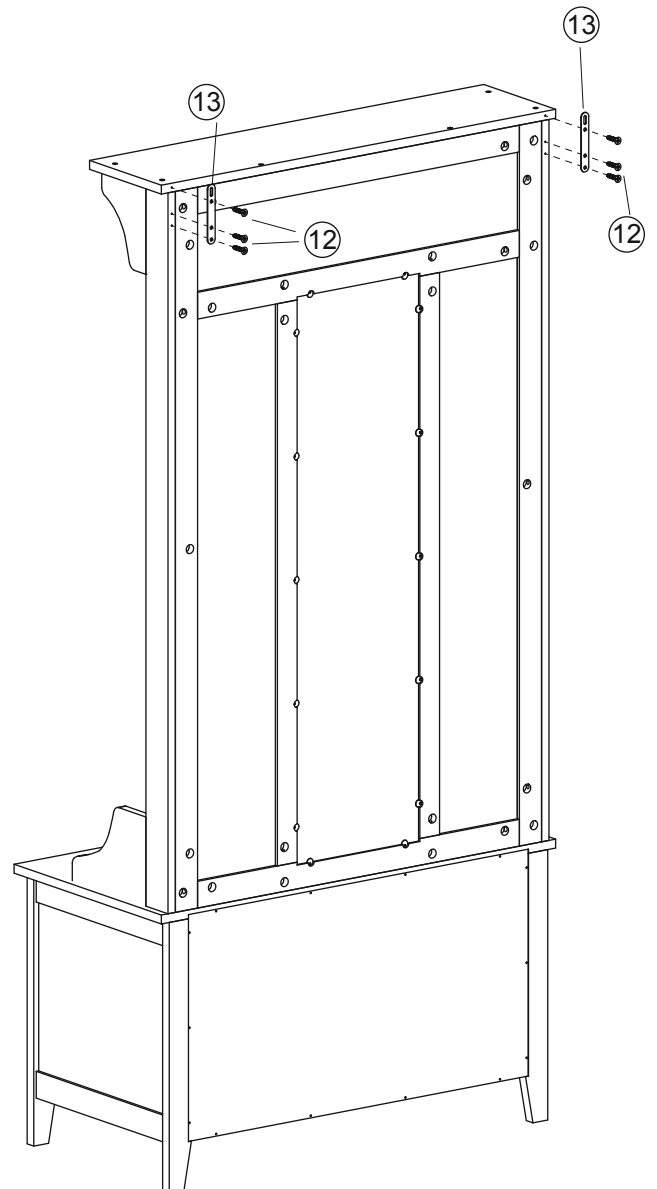

831-226

Dimension

Width 80cm

Depth 40cm

Height 170cm

Assembly Instruction

(A) ×1	(B) ×1	(C) ×1	(D) ×1	
				
(E) ×1	(F) ×2	(G) ×1	(H) ×1	
				
(I) ×1	(J) ×1	(K) ×2	(L) ×1	
				
(M) ×1	(N) ×1	(O) ×1	(P) ×1	
				
(Q) ×1	(R) ×1	(S) ×1	(T) ×1	
				
(1) ×22	(2) ×32	(3) ×40	(4) ×10	(5) ×14
				 Φ4*35mm
(6) ×2	(7) ×14	(8) ×14	(9) ×14	(10) ×4
 Φ4*50mm	 Φ2.5*8mm		 Φ3*10mm	
(11) ×8	(12) ×6	(13) ×2	(14) ×2	
 Φ3*12mm	 Φ3*16mm			

Step 12

①×8

②×8

③×12

Step 13

①×6

②×6

③×6

Step 14

⑥×2

Assembly Instruction

Step 15

(9)×14

Step 16

(12)×6

(13)×2

Assembly Instruction

Step 17

⑤×2

⑩×4

⑪×8

⑭×2