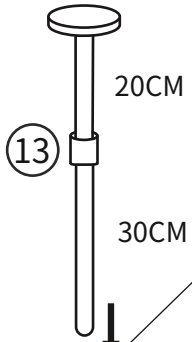

02

Total:220-226cm

Total:230-236cm

OR

Total:250-256cm

If you have any questions, please contact our customer care center, Our contact details are below:

**US**

 001-877-644-9366