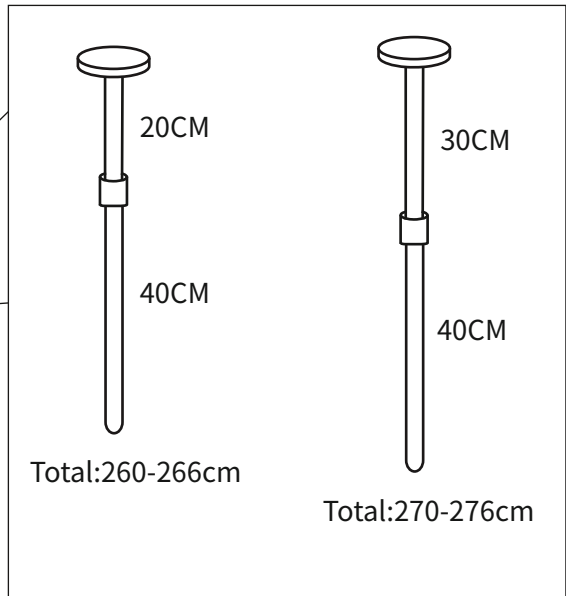

02

Total:220-226cm

Total:230-236cm

OR

Total:250-256cm

If you have any questions, please contact our customer care center, Our contact details are below:

**US**

 001-877-644-9366