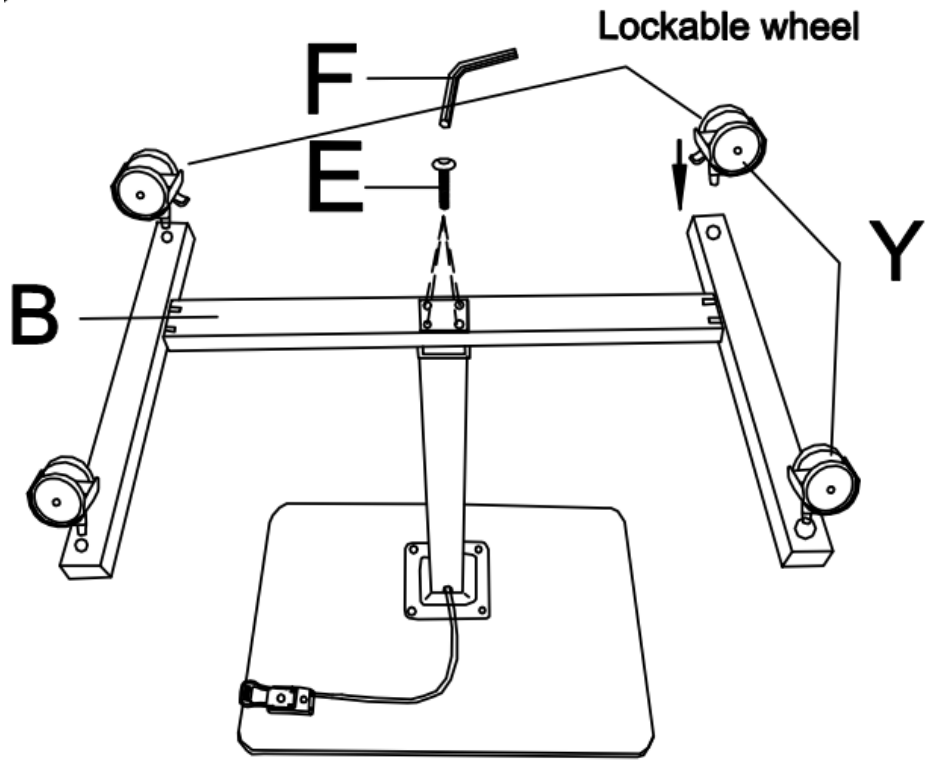

H x1

HARDWARE

D x6
M6*12

E x8
M6*40
+1(spare)

F x1

If you have any questions, please contact our customer care center, Our contact details are below:

US

 001-877-644-9366