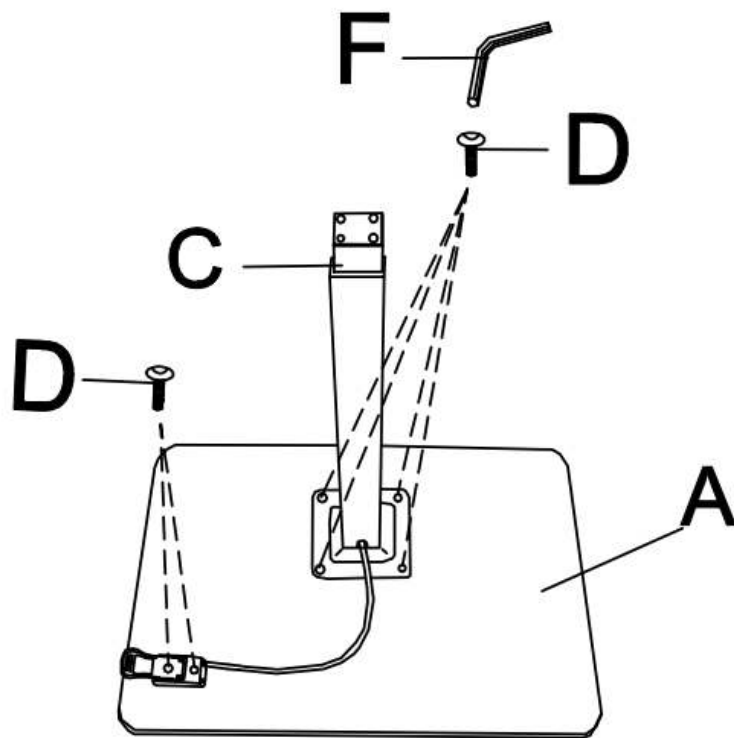

H x1

HARDWARE

D x6
M6*12

E x8
M6*40
+1(spare)

F x1

If you have any questions, please contact our customer care center, Our contact details are below:

US

 001-877-644-9366