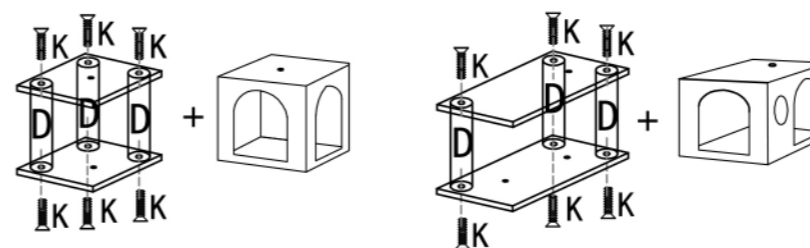

PawHut

D30-038

Please read these instructions and warranty information carefully before use and keep them properly for future reference.

OPERATING INSTRUCTIONS

Assembly Instructions

Accessory	Size
K	M8*40 24 PCS
L	M8*80 4 PCS
M	M8*30 1 PCS
N	M8*20 4 PCS
	SPANNER 1 PCS

step 1

step 2

step 3

step 4