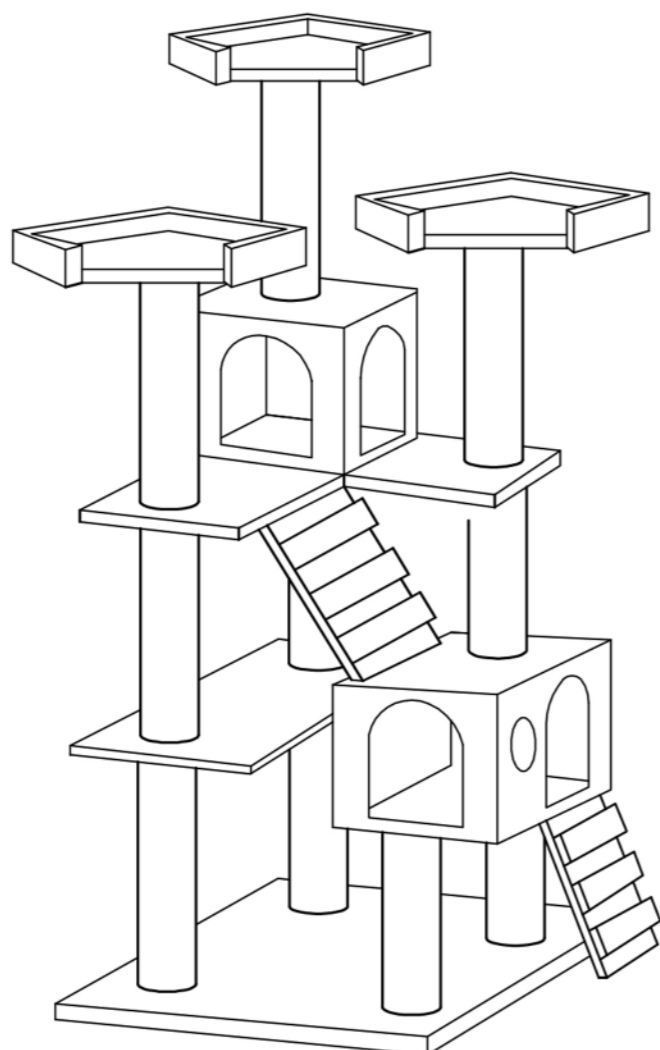

PawHut

D30-038

Please read these instructions and warranty information carefully before use and keep them properly for future reference.

OPERATING INSTRUCTIONS

Assembly Instructions

Accessory	Size
K	M8*40 24 PCS
L	M8*80 4 PCS
M	M8*30 1 PCS
N	M8*20 4 PCS
	SPANNER 1 PCS

step 1

step 2

step 3

step 4