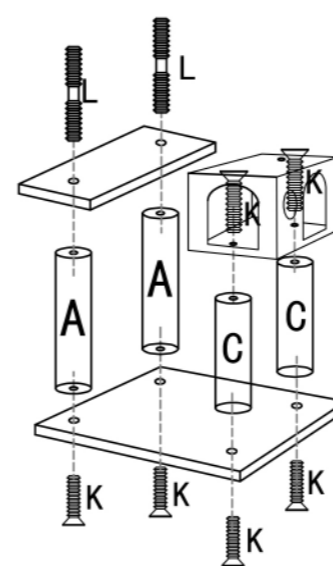

PawHut

D30-038

Please read these instructions and warranty information carefully before use and keep them properly for future reference.

OPERATING INSTRUCTIONS

Assembly Instructions

Accessory	Size
K	M8*40 24 PCS
L	M8*80 4 PCS
M	M8*30 1 PCS
N	M8*20 4 PCS
	SPANNER 1 PCS

step 1

step 2

step 3

step 4