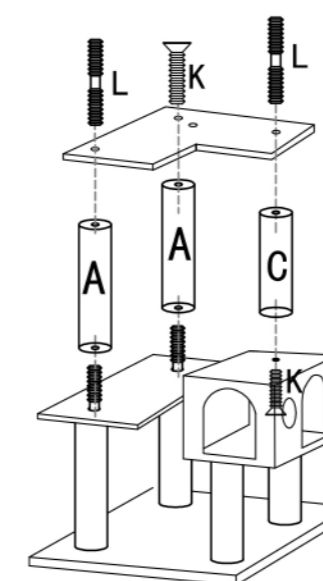

PawHut

D30-038

Please read these instructions and warranty information carefully before use and keep them properly for future reference.

OPERATING INSTRUCTIONS

Assembly Instructions

Accessory	Size
K	M8*40 24 PCS
L	M8*80 4 PCS
M	M8*30 1 PCS
N	M8*20 4 PCS
	SPANNER 1 PCS

step 1

step 2

step 3

step 4