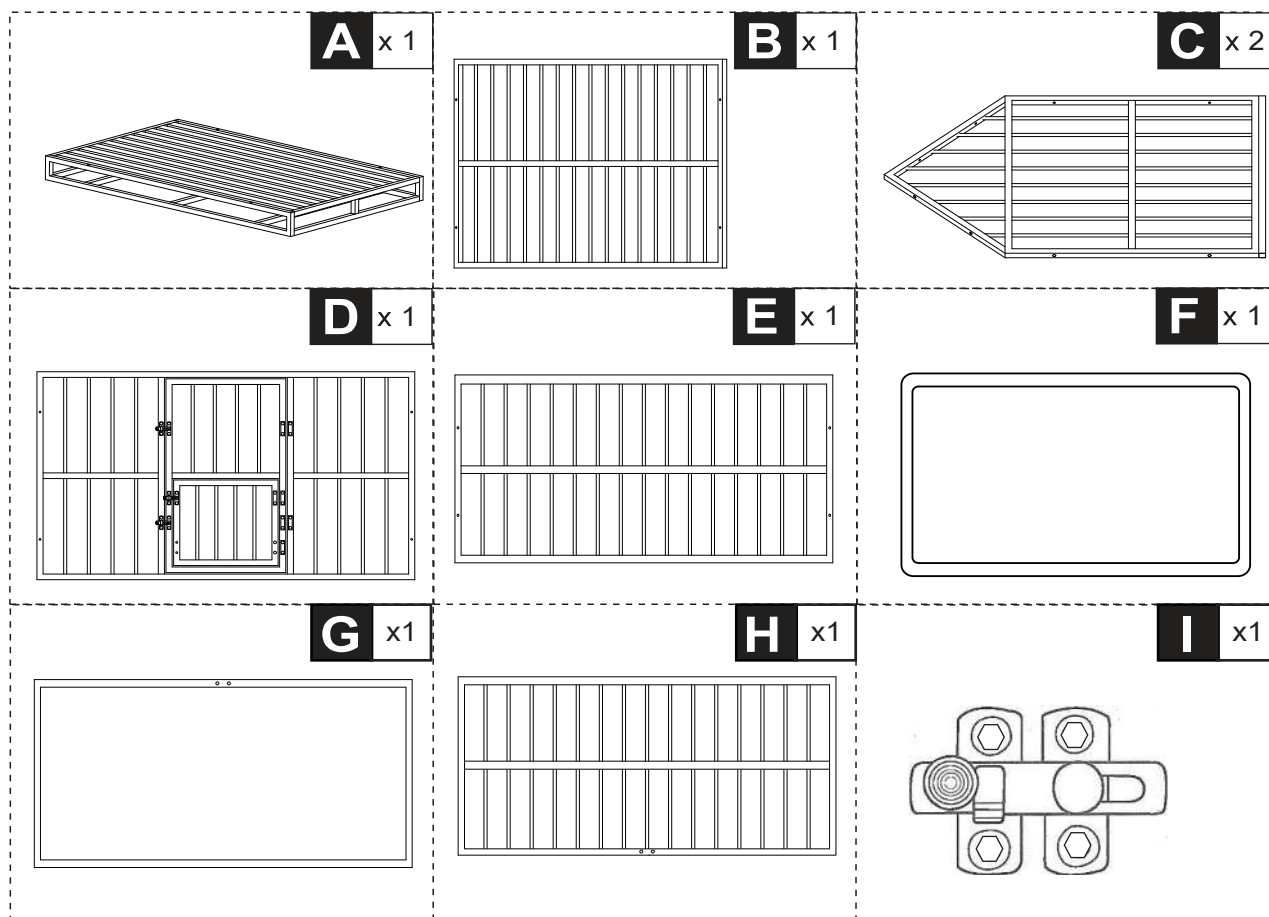

PARTS

HARDWARE

NOTE

EN_Do not confuse similar screws.Do not tighten bolts fully until all parts are connected!

FR_Ne pas confondre des vis similaires.Ne serrez pas les boulons à fond tant que toutes les pièces ne sont pas connectées!

ES_No confunda tornillos similares.No apriete los tornillos completamente hasta que todas las partes están conectadas!

PT_Não confundir parafusos semelhantes. Não apertar completamente os parafusos até que todas as peças estejam encaixadas!

DE_Verwechseln Sie ähnliche Schrauben nicht.Ziehen Sie die Schrauben erst fest an, wenn alle Teile verbunden sind!

IT_Non confondere le viti simili.non serrare completamente i bulloni fino a tutte le parti non sono ancora collegate!