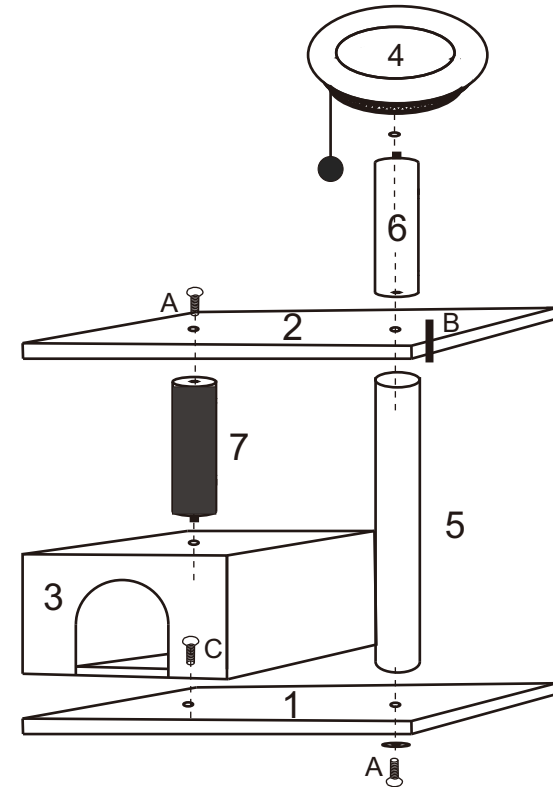

PawHut

INdha092_GL

D30-294

ASSEMBLY INSTRUCTION

PART LIST

1PC SIZE 600mm*335mm*20mm

1PC SIZE 490mm*290mm*20mm

1PC SIZE 310mm*310mm*250mm

1PC

1PC SIZE 550mm

1PC SIZE 300mm

1PC SIZE 300mm

Accessory	Size	Quantity
 A	10mm*40mm	2pc
 B	10mm*85mm	1pc
 C	10mm*32mm	1pc
	5MM	1pc
	10mm*25mm	1pc

CAT FURNITURE

US

001-877-644-9366
customerservice@aosom.com