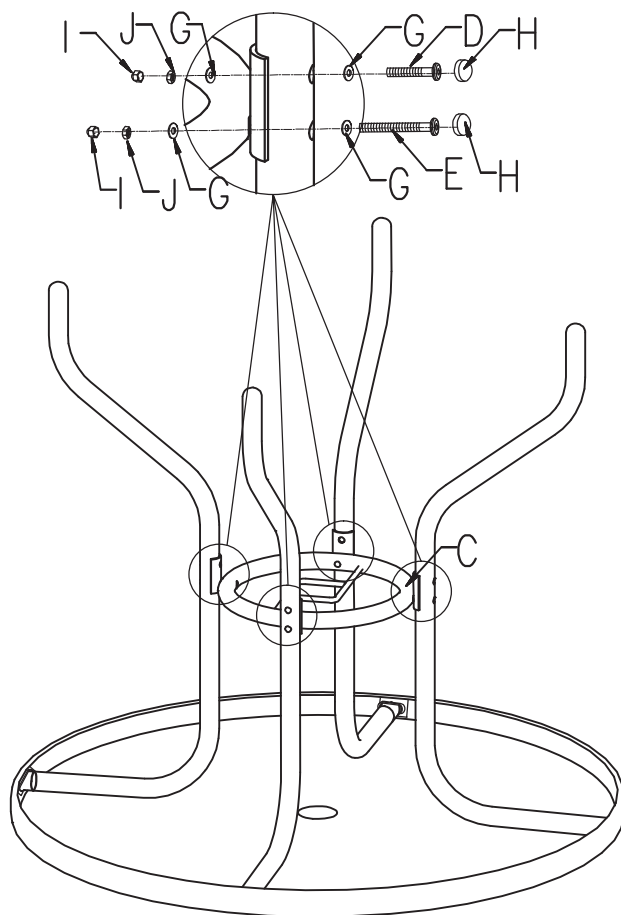

INbg044V01_UK_FR_ES_DE_IT

84B-309

IMPORTANT, RETAIN FOR FUTURE REFERENCE: READ CAREFULLY

ASSEMBLY INSTRUCTION

PARTS

HARDWARE

F x 4

01

I x 8**J** x 8**G** x 16**E** x 4**H** x 8

IMPORTER ADDRESS**EN**

MH STAR UK LTD
Unit 27, Perivale Park,
Horsenden lane South
Perivale, UB6 7RH
MADE IN CHINA

ADRESSE D'IMPORTATION**FR**

MH FRANCE
2 Rue Maurice Hartmann
92130 Issy Les Moulineaux
France
FABRIQUÉ EN CHINE