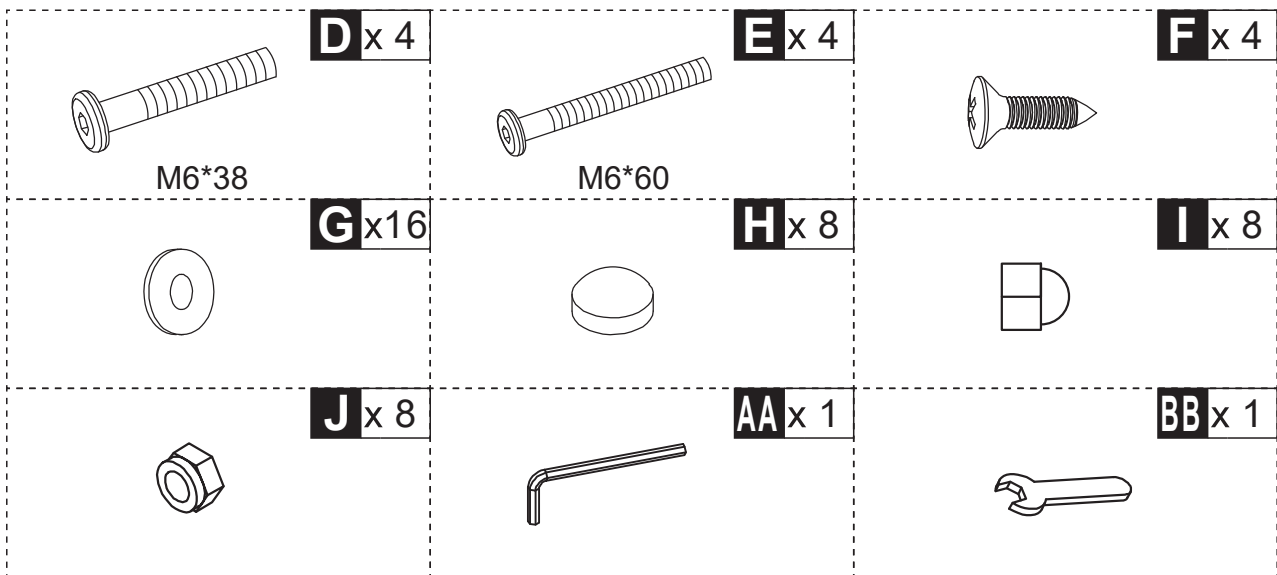

INbg044V01_UK_FR_ES_DE_IT

84B-309

IMPORTANT, RETAIN FOR FUTURE REFERENCE: READ CAREFULLY

ASSEMBLY INSTRUCTION

PARTS

HARDWARE

F x 4

01

I x 8**J** x 8**G** x 16**E** x 4**H** x 8

IMPORTER ADDRESS**EN**

MH STAR UK LTD
Unit 27, Perivale Park,
Horsenden lane South
Perivale, UB6 7RH
MADE IN CHINA

ADRESSE D'IMPORTATION**FR**

MH FRANCE
2 Rue Maurice Hartmann
92130 Issy Les Moulineaux
France
FABRIQUÉ EN CHINE