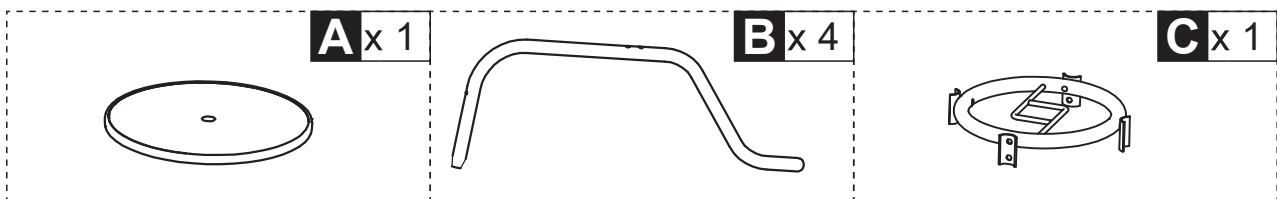

INbg044V01_UK_FR_ES_DE_IT

84B-309

IMPORTANT, RETAIN FOR FUTURE REFERENCE: READ CAREFULLY

ASSEMBLY INSTRUCTION

PARTS

HARDWARE

F x 4

01

I x 8**J** x 8**G** x 16**E** x 4**H** x 8

IMPORTER ADDRESS**EN**

MH STAR UK LTD
Unit 27, Perivale Park,
Horsenden lane South
Perivale, UB6 7RH
MADE IN CHINA

ADRESSE D'IMPORTATION**FR**

MH FRANCE
2 Rue Maurice Hartmann
92130 Issy Les Moulineaux
France
FABRIQUÉ EN CHINE