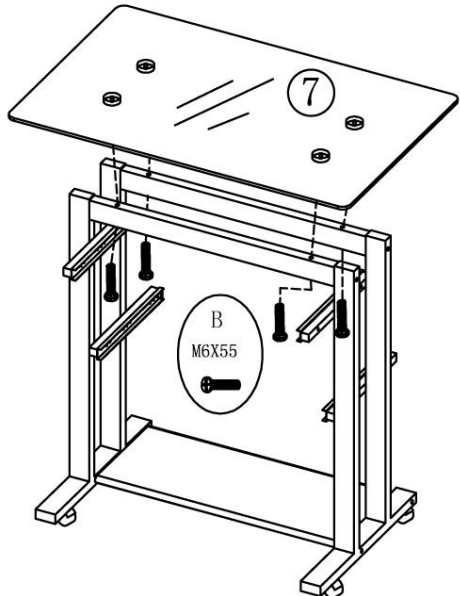

Contact Us!
We are here to help!
customerservice@aosom.com or 1-877-644-9366

4

5

. SCREWS		
B	M6X55	
	4 PCS	

6

. SCREWS		
E	M4X6	
	4 PCS	

E	M4X6

7