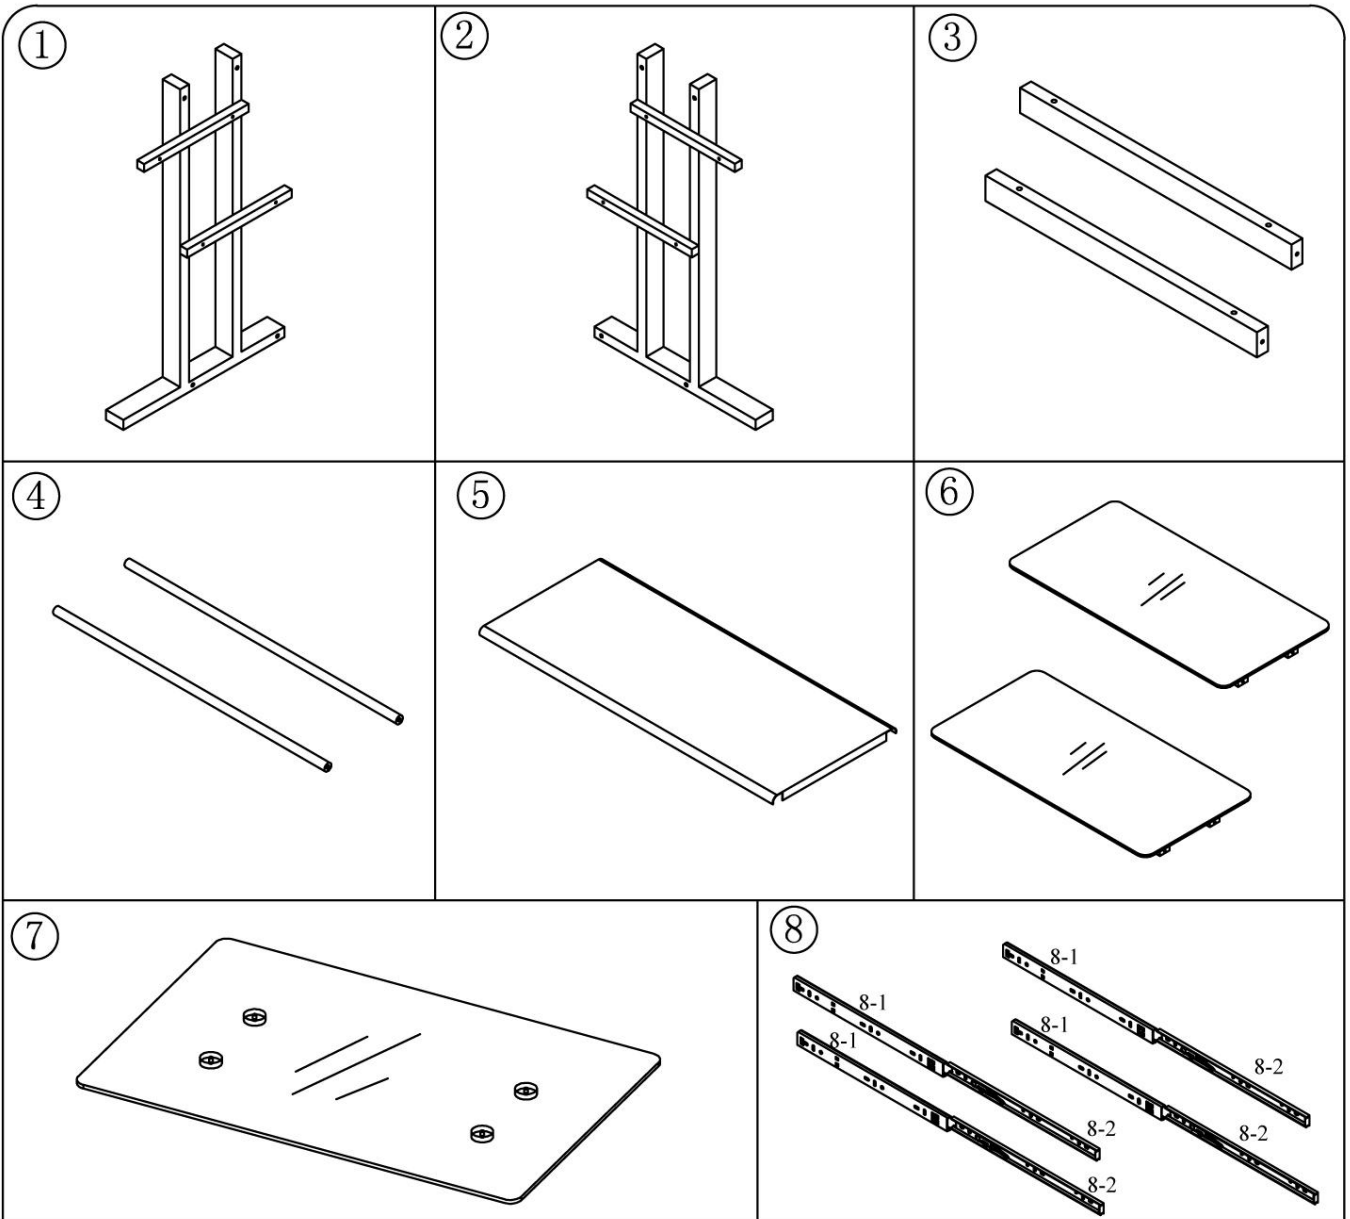

33" Glass Top Mobile Home Office
Computer Cart Desk

Model # 920-015

Manufacturer and seller expressly disclaim any and all liability for personal injury, property damage or loss, whether direct, indirect, or incidental, resulting from the incorrect attachment, improper use, inadequate maintenance, or neglect of this product.

ASSEMBLY INSTRUCTIONS

Parts List

PART	ITEM	QTY.	
A	M6X70	8	
B	M6X55	4	
C	2.0"	4	
D	M4X25	8	
E	M4X6	8	
F	M4	8	

PART	ITEM	QTY.	
G		1	
H		1	

Disconnect the keyboard rail with the BLACK PLASTIC PART. It needs to be pulled down to disconnect the runners.