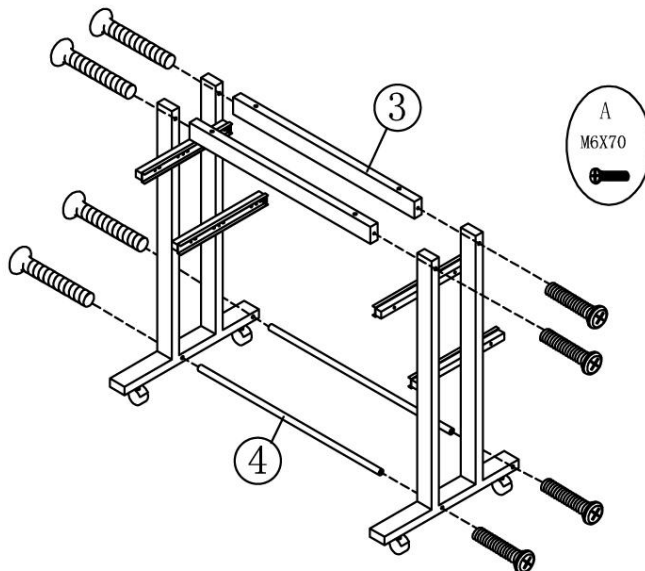

Assembly Instructions

1

2

. SCREWS

3

. SCREWS