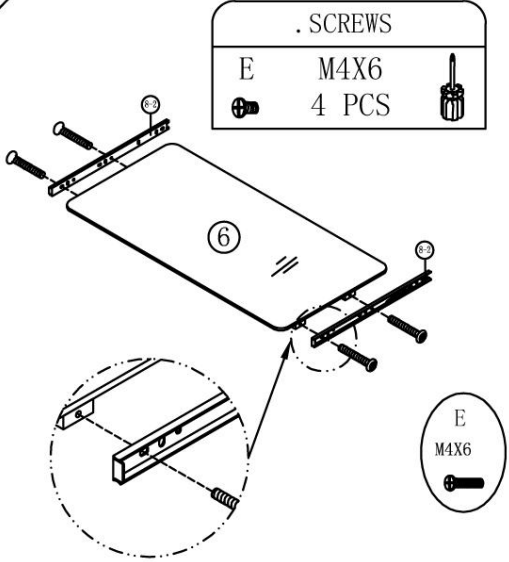

. SCREWS		
B	M6X55	
	4 PCS	

6