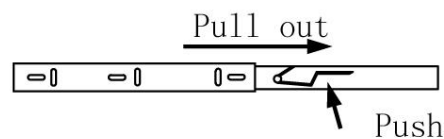

33" Glass Top Mobile Home Office
Computer Cart Desk

Model # 920-015

Manufacturer and seller expressly disclaim any and all liability for personal injury, property damage or loss, whether direct, indirect, or incidental, resulting from the incorrect attachment, improper use, inadequate maintenance, or neglect of this product.

ASSEMBLY INSTRUCTIONS

Parts List

PART	ITEM	QTY.	
A	M6X70	8	
B	M6X55	4	
C	2.0"	4	
D	M4X25	8	
E	M4X6	8	
F	M4	8	

PART	ITEM	QTY.	
G		1	
H		1	

Disconnect the keyboard rail with the BLACK PLASTIC PART. It needs to be pulled down to disconnect the runners.