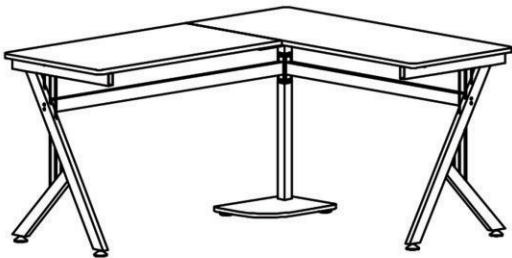

## MDF Computer Corner PC Table

NEED TWO PEOPLE INSTALL

MODEL: A2-0081