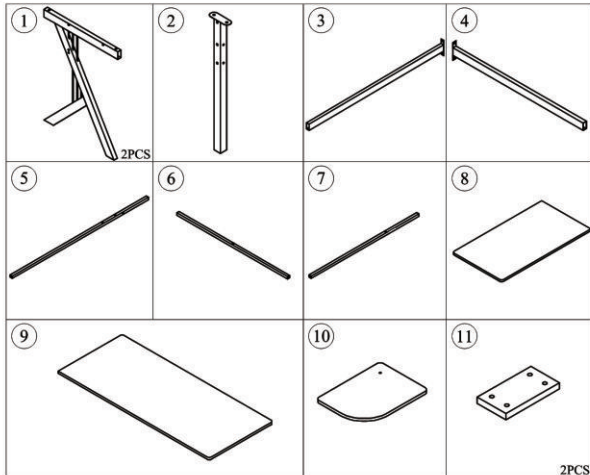

## MDF Computer Corner PC Table

NEED TWO PEOPLE INSTALL

MODEL: A2-0081

2PCS

PART	QTY.	ITEM	
A	1	M8X35	
B	5	M6X60	
C	9	M6X45	
D	4	M6X35	
E	8	M6X25	
F	4	M6X15	

PART	QTY.	ITEM	
G	2	M6X10	
H	4		
I	4		
J			
K			
L			

5

6

7

8

9