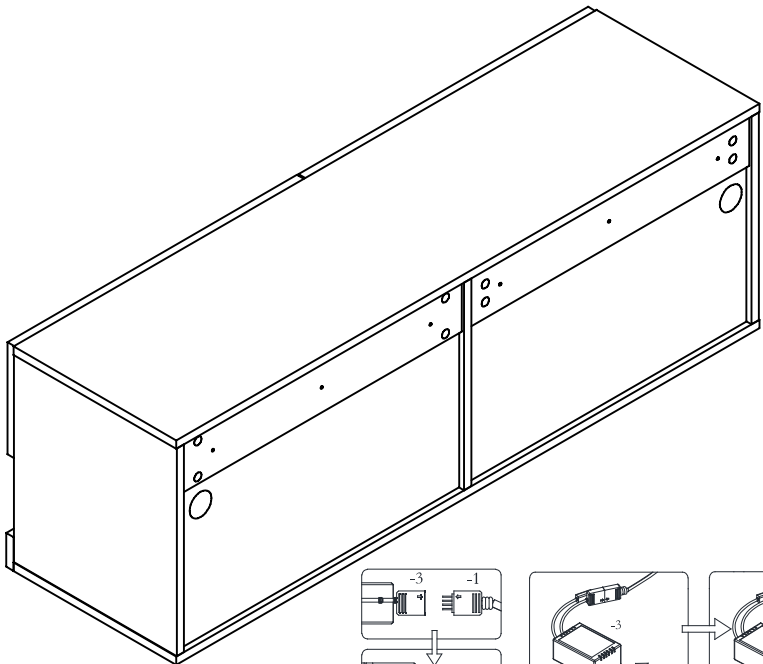

E	
	12x
G	
	3.5x14
	16x

G		L	
	10x		2x

K	
	1x

E	
	6x
I	
	3.5x40 6x
H	
	6x30 6x

Model identifie		
Input voltage	100-240	V
Input AC frequency	50/60	Hz
Output voltage	12	V
Output current	2	A
Output power	24	W
Average active efficiency	/	%
Efficiency at low load (10 %)	/	%
No-load power consumption	/	W