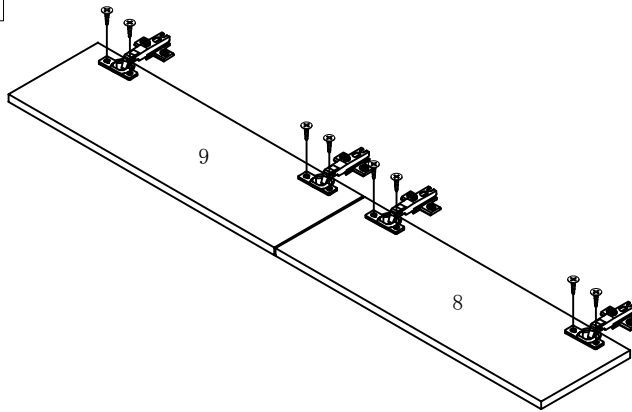

READ AND SAVE THIS INSTRUCTION FOR FUTURE USE

ASSEMBLY INSTRUCTION

NO.	①	③	④	⑤	⑥	⑦	⑧	⑨	⑩	⑪
QTY.	1	1	1	1	1	1	1	1	1	2

NO.	QTY.	LINEDRAWING	NO.	QTY.	LINEDRAWING
Ⓐ	19		Ⓗ	6	
Ⓑ	19		Ⓘ	6	
Ⓒ	3		Ⓙ	20	
Ⓓ	6		Ⓚ	1	
Ⓔ	12				
Ⓕ	4		Ⓛ	2	
Ⓖ	34				

01

02

03

D	7x50	
6x		

A		B	
6x		6x	
C			
3x			

J		
3x14		
20x		

A		B	
	5x		5x

F		G	
	4x	3.5x14	8x

E	
	12x
G	
	3.5x14
	16x

G		L	
	10x		2x

K	
	1x

E	
	6x
I	
	3.5x40 6x
H	
	6x30 6x

Model identifie		
Input voltage	100-240	V
Input AC frequency	50/60	Hz
Output voltage	12	V
Output current	2	A
Output power	24	W
Average active efficiency	/	%
Efficiency at low load (10 %)	/	%
No-load power consumption	/	W