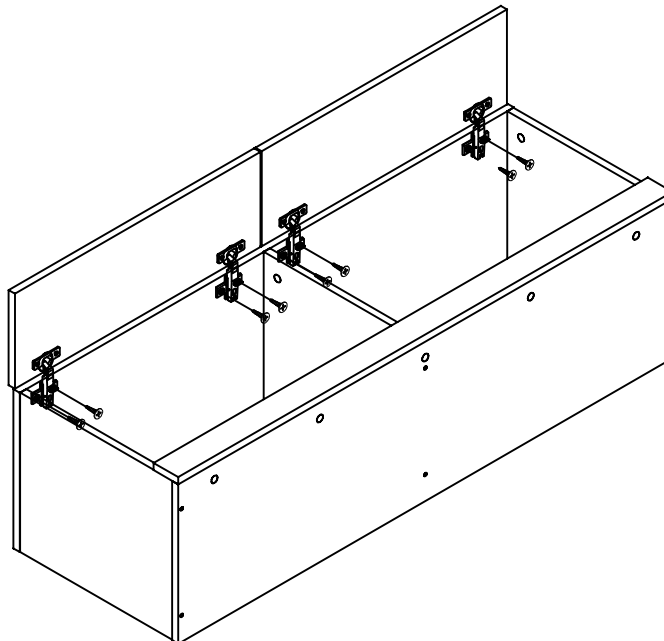

E	
	12x
G	
	3.5x14
	16x

G		L	
	10x		2x

K	
	1x

E	
	6x
I	
	3.5x40 6x
H	
	6x30 6x

Model identifie		
Input voltage	100-240	V
Input AC frequency	50/60	Hz
Output voltage	12	V
Output current	2	A
Output power	24	W
Average active efficiency	/	%
Efficiency at low load (10 %)	/	%
No-load power consumption	/	W