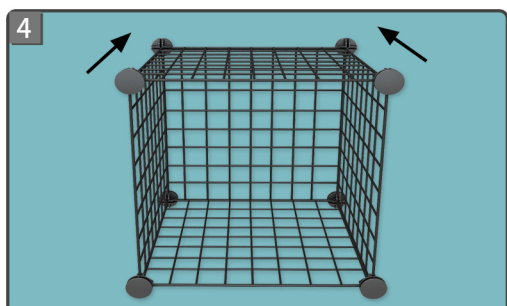

| | | | | | | | |
|------------------------|---------|---------|---------|---------|--------------|--------------|--------|
| ACCESSORIES 837-017 | | | | | | | |
| | 35x45cm | 35x35cm | 35x17cm | 45x17cm | 35x45cm Door | 45x17cm Door | Buckle |
| QTY | 20 | 3 | 21 | 14 | 2 | 14 | 54 |

INSTALLATION INSTRUCTIONS FOR IRON NET

Note: The side of the bulge on the iron net needs to be installed inside.

| | | |
|-----------------------------|----------|--------|
| Accessories: (6 squares) | | |
| 831-247 | Iron net | Buckle |
| QTY | 24 | 26 |