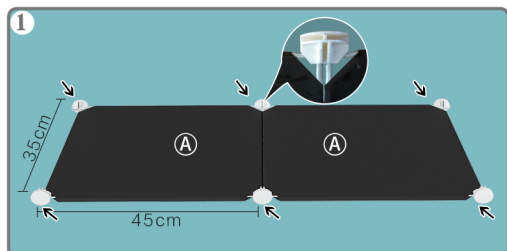

| | | | | | | | |
|------------------------|---------|---------|---------|---------|--------------|--------------|--------|
| ACCESSORIES 837-017 | | | | | | | |
| | 35x45cm | 35x35cm | 35x17cm | 45x17cm | 35x45cm Door | 45x17cm Door | Buckle |
| QTY | 20 | 3 | 21 | 14 | 2 | 14 | 54 |

INSTALLATION INSTRUCTIONS FOR IRON NET

Note: The side of the bulge on the iron net needs to be installed inside.

| | | |
|-----------------------------|----------|--------|
| Accessories: (6 squares) | | |
| 831-247 | Iron net | Buckle |
| QTY | 24 | 26 |