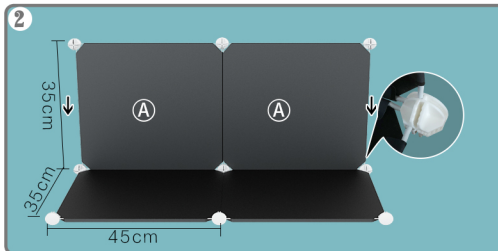

| | | | | | | | |
|------------------------|---------|---------|---------|---------|--------------|--------------|--------|
| ACCESSORIES 837-017 | | | | | | | |
| | 35x45cm | 35x35cm | 35x17cm | 45x17cm | 35x45cm Door | 45x17cm Door | Buckle |
| QTY | 20 | 3 | 21 | 14 | 2 | 14 | 54 |

INSTALLATION INSTRUCTIONS FOR IRON NET

Note: The side of the bulge on the iron net needs to be installed inside.

| | | |
|-----------------------------|----------|--------|
| Accessories: (6 squares) | | |
| 831-247 | Iron net | Buckle |
| QTY | 24 | 26 |