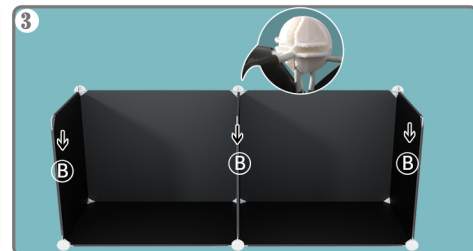

| | | | | | | | |
|------------------------|---------|---------|---------|---------|--------------|--------------|--------|
| ACCESSORIES 837-017 | | | | | | | |
| | 35x45cm | 35x35cm | 35x17cm | 45x17cm | 35x45cm Door | 45x17cm Door | Buckle |
| QTY | 20 | 3 | 21 | 14 | 2 | 14 | 54 |

INSTALLATION INSTRUCTIONS FOR IRON NET

Note: The side of the bulge on the iron net needs to be installed inside.

| | | |
|-----------------------------|----------|--------|
| Accessories: (6 squares) | | |
| 831-247 | Iron net | Buckle |
| QTY | 24 | 26 |