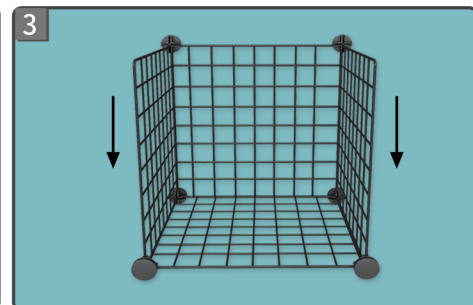

| | | | | | | | |
|------------------------|---------|---------|---------|---------|--------------|--------------|--------|
| ACCESSORIES 837-017 | | | | | | | |
| | 35x45cm | 35x35cm | 35x17cm | 45x17cm | 35x45cm Door | 45x17cm Door | Buckle |
| QTY | 20 | 3 | 21 | 14 | 2 | 14 | 54 |

INSTALLATION INSTRUCTIONS FOR IRON NET

Note: The side of the bulge on the iron net needs to be installed inside.

| | | |
|-----------------------------|----------|--------|
| Accessories: (6 squares) | | |
| 831-247 | Iron net | Buckle |
| QTY | 24 | 26 |