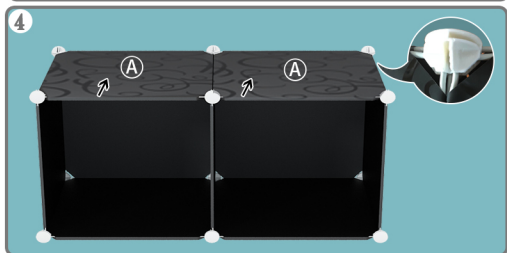

| | | | | | | | |
|------------------------|---------|---------|---------|---------|--------------|--------------|--------|
| ACCESSORIES 837-017 | | | | | | | |
| | 35x45cm | 35x35cm | 35x17cm | 45x17cm | 35x45cm Door | 45x17cm Door | Buckle |
| QTY | 20 | 3 | 21 | 14 | 2 | 14 | 54 |

INSTALLATION INSTRUCTIONS FOR IRON NET

Note: The side of the bulge on the iron net needs to be installed inside.

| | | |
|-----------------------------|----------|--------|
| Accessories: (6 squares) | | |
| 831-247 | Iron net | Buckle |
| QTY | 24 | 26 |