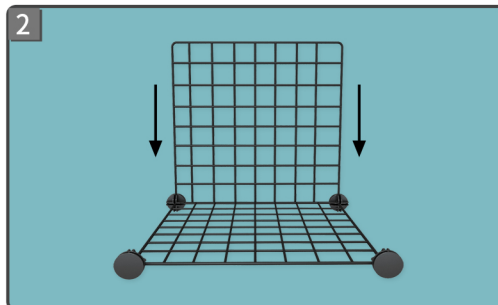

| | | | | | | | |
|------------------------|---------|---------|---------|---------|--------------|--------------|--------|
| ACCESSORIES 837-017 | | | | | | | |
| | 35x45cm | 35x35cm | 35x17cm | 45x17cm | 35x45cm Door | 45x17cm Door | Buckle |
| QTY | 20 | 3 | 21 | 14 | 2 | 14 | 54 |

INSTALLATION INSTRUCTIONS FOR IRON NET

Note: The side of the bulge on the iron net needs to be installed inside.

| | | |
|-----------------------------|----------|--------|
| Accessories: (6 squares) | | |
| 831-247 | Iron net | Buckle |
| QTY | 24 | 26 |