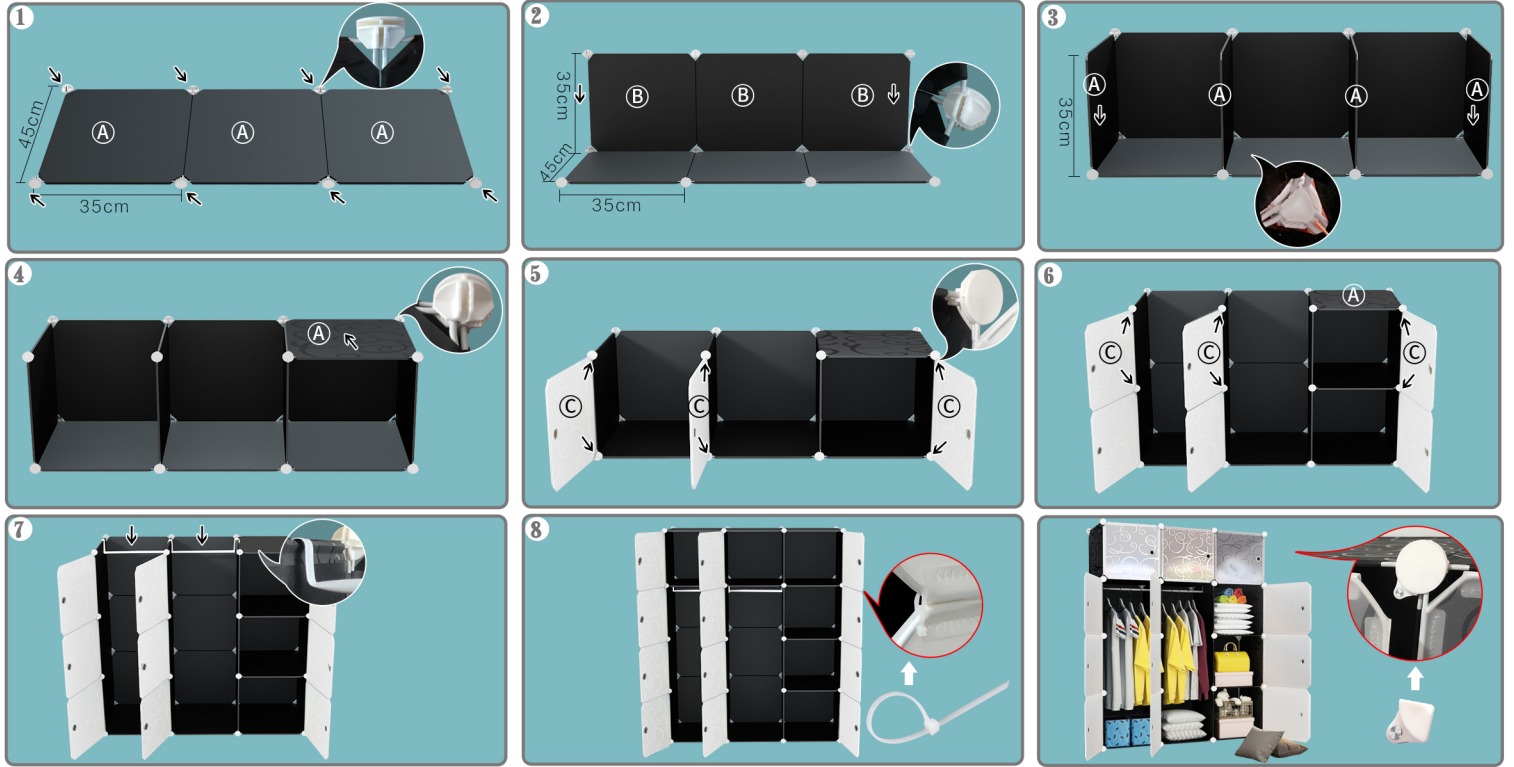

INSTALLATION STEPS

ACCESSORIES 831-249								
	35x45cm	35x35cm	35x35cm Door	Buckle	Hanging Pole	Tie	Door Holder	
	QTY	27	12	12	40	2	4	12