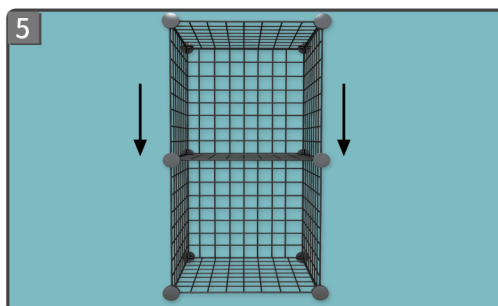

| | | | | | | | |
|------------------------|---------|---------|---------|---------|--------------|--------------|--------|
| ACCESSORIES 837-017 | | | | | | | |
| | 35x45cm | 35x35cm | 35x17cm | 45x17cm | 35x45cm Door | 45x17cm Door | Buckle |
| QTY | 20 | 3 | 21 | 14 | 2 | 14 | 54 |

INSTALLATION INSTRUCTIONS FOR IRON NET

Note: The side of the bulge on the iron net needs to be installed inside.

| | | |
|-----------------------------|----------|--------|
| Accessories: (6 squares) | | |
| 831-247 | Iron net | Buckle |
| QTY | 24 | 26 |