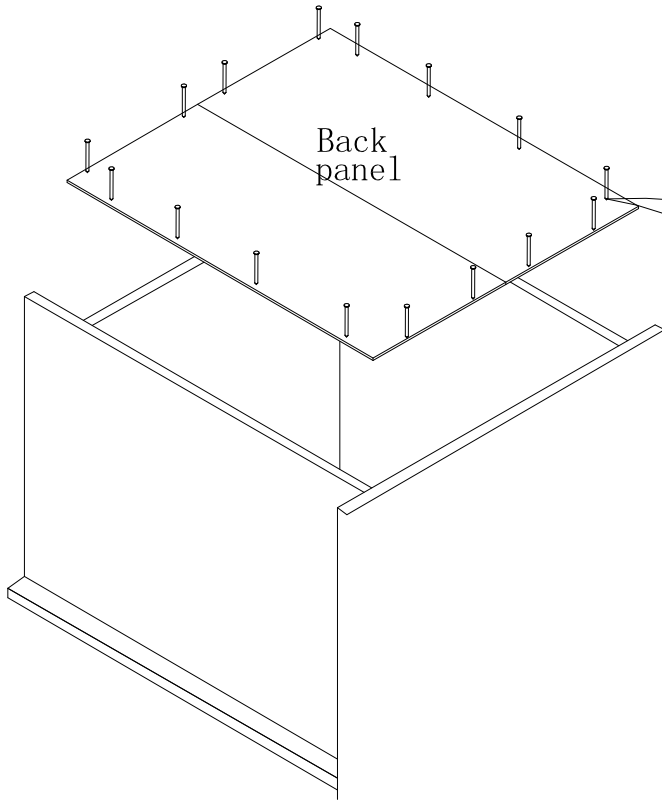

STEP 5

HARDWARE		LIST
H	M1	16PCS