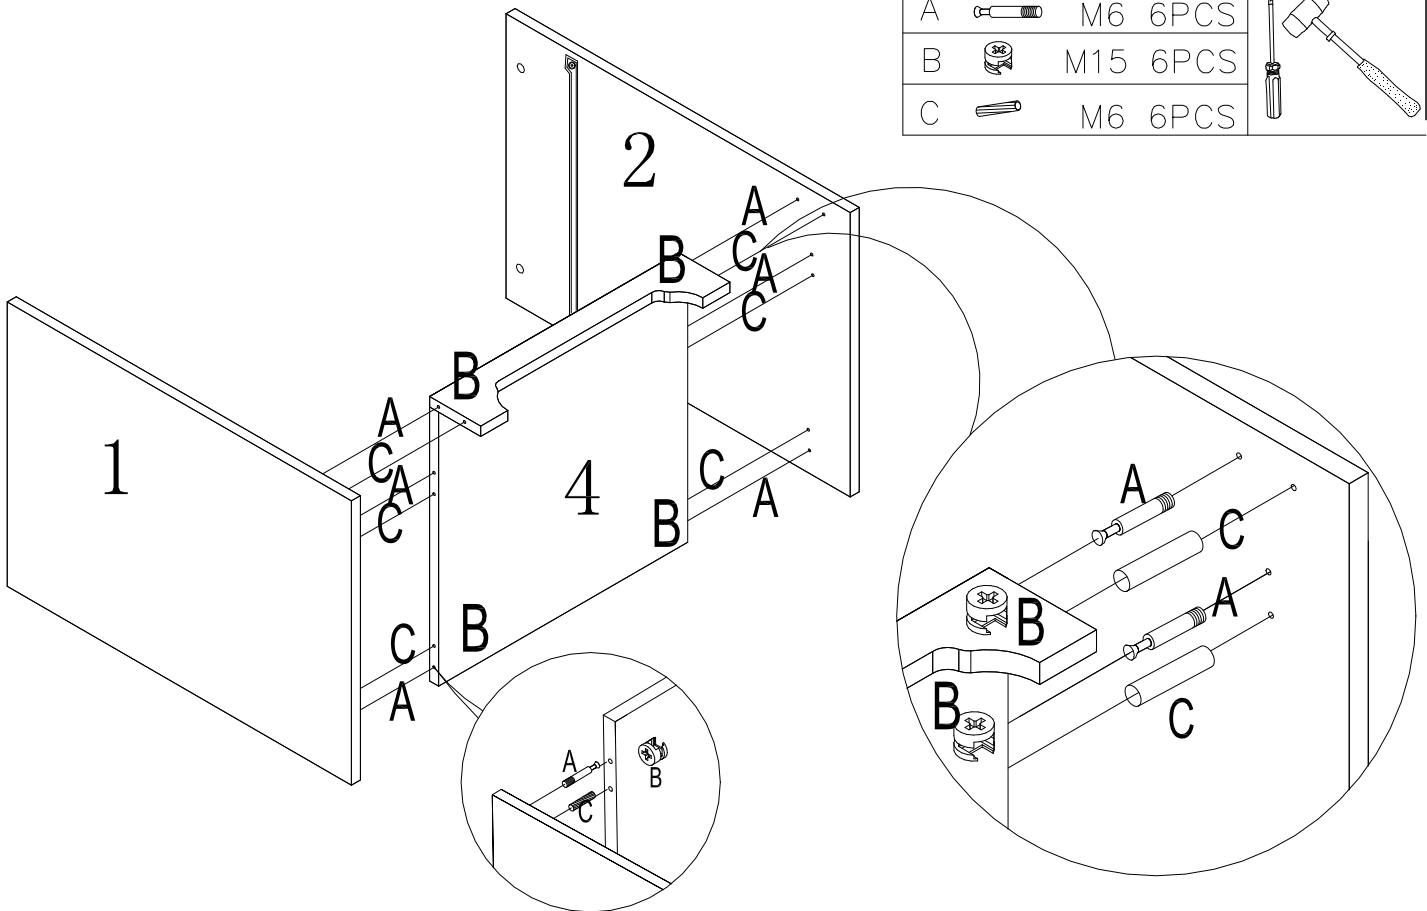

STEP 2

HARDWARE		LIST
A	M6	6PCS
B	M15	6PCS
C	M6	6PCS