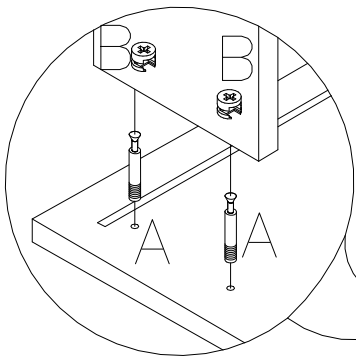

PARTS LIST

HARDWARE LIST

NO.	DESCRIPTION	QTY	NO.	DESCRIPTION	QTY
1		1	A	 M6X32MM	18
2		1	B	 M15X12MM	18
3		1	C	 M6X30MM	14
4		1	D	 M4. 7X38MM	4
5		2	E	 M3X20MM	1
6		1	F	 M3. 5X14MM	8
7		1	G	 Handle	1
8		1	H	 M1X20MM	16
9		1	I		4
10		1	J	 350MM	1
11	 Drawer bottom				
12	 Back panel				

STEP 1

HARDWARE		LIST
F	 M3.5	4PCS
		 

STEP 2

HARDWARE		LIST
A	 M6	6PCS
B	 M15	6PCS
C	 M6	6PCS
		 

STEP 3

HARDWARE LIST		
A	 M6 4PCS	 
B	 M15 4PCS	
C	 M6 4PCS	

STEP 4

HARDWARE LIST		
A	 M6 4PCS	 
B	 M15 4PCS	
C	 M6 4PCS	

STEP 5

HARDWARE		LIST
H	 M1	16PCS

STEP 6

HARDWARE		LIST
A	 M6	4PCS
B	 M15	4PCS
D	 M4.7	4PCS

STEP 7

HARDWARE LIST	
F	 M3.5 4PCS
E	 M4 1PCS
G	 1PCS

1

STEP 8