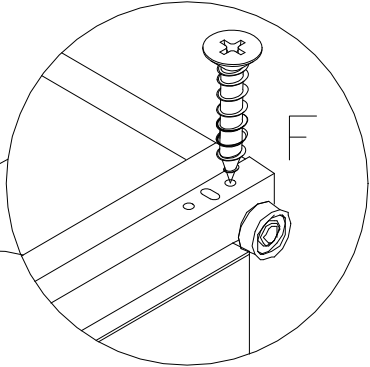

PARTS LIST

HARDWARE LIST

NO.	DESCRIPTION	QTY	NO.	DESCRIPTION	QTY
1		1	A	 M6X32MM	18
2		1	B	 M15X12MM	18
3		1	C	 M6X30MM	14
4		1	D	 M4. 7X38MM	4
5		2	E	 M3X20MM	1
6		1	F	 M3. 5X14MM	8
7		1	G	 Handle	1
8		1	H	 M1X20MM	16
9		1	I		4
10		1	J	 350MM	1
11	 Drawer bottom				
12	 Back panel				

STEP 1

HARDWARE		LIST
F	 M3.5	4PCS
		 

STEP 2

HARDWARE		LIST
A	 M6	6PCS
B	 M15	6PCS
C	 M6	6PCS
		 

STEP 3

HARDWARE LIST		
A	 M6 4PCS	 
B	 M15 4PCS	
C	 M6 4PCS	

STEP 4

HARDWARE LIST		
A	 M6 4PCS	 
B	 M15 4PCS	
C	 M6 4PCS	

STEP 5

HARDWARE		LIST
H	 M1	16PCS

STEP 6

HARDWARE		LIST
A	 M6	4PCS
B	 M15	4PCS
D	 M4.7	4PCS

STEP 7

HARDWARE LIST	
F	 M3.5 4PCS
E	 M4 1PCS
G	 1PCS

1

STEP 8