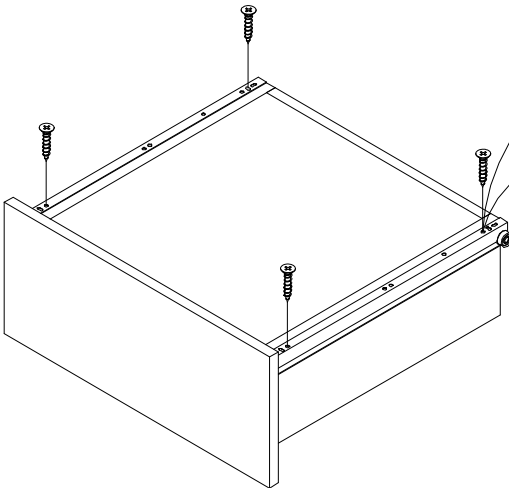

PARTS LIST

HARDWARE LIST

NO.	DESCRIPTION	QTY	NO.	DESCRIPTION	QTY
1		1	A	 M6X32MM	18
2		1	B	 M15X12MM	18
3		1	C	 M6X30MM	14
4		1	D	 M4. 7X38MM	4
5		2	E	 M3X20MM	1
6		1	F	 M3. 5X14MM	8
7		1	G	 Handle	1
8		1	H	 M1X20MM	16
9		1	I		4
10		1	J	 350MM	1
11	 Drawer bottom				
12	 Back panel				

STEP 1

HARDWARE		LIST
F	 M3.5	4PCS
		 

STEP 2

HARDWARE		LIST
A	 M6	6PCS
B	 M15	6PCS
C	 M6	6PCS
		 

STEP 3

HARDWARE LIST		
A	 M6 4PCS	 
B	 M15 4PCS	
C	 M6 4PCS	

STEP 4

HARDWARE LIST		
A	 M6 4PCS	 
B	 M15 4PCS	
C	 M6 4PCS	

STEP 5

HARDWARE		LIST
H	 M1	16PCS

STEP 6

HARDWARE		LIST
A	 M6	4PCS
B	 M15	4PCS
D	 M4.7	4PCS

STEP 7

HARDWARE LIST	
F	 M3.5 4PCS
E	 M4 1PCS
G	 1PCS

1

STEP 8