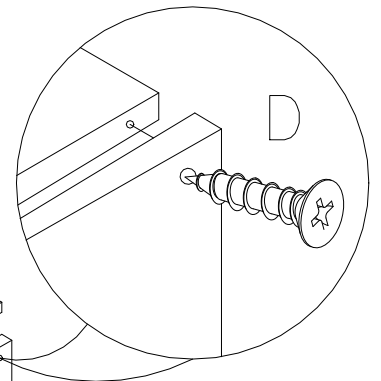

PARTS LIST

HARDWARE LIST

NO.	DESCRIPTION	QTY	NO.	DESCRIPTION	QTY
1		1	A	 M6X32MM	18
2		1	B	 M15X12MM	18
3		1	C	 M6X30MM	14
4		1	D	 M4. 7X38MM	4
5		2	E	 M3X20MM	1
6		1	F	 M3. 5X14MM	8
7		1	G	 Handle	1
8		1	H	 M1X20MM	16
9		1	I		4
10		1	J	 350MM	1
11	 Drawer bottom				
12	 Back panel				

STEP 1

HARDWARE		LIST
F	 M3.5	4PCS
		 

STEP 2

HARDWARE		LIST
A	 M6	6PCS
B	 M15	6PCS
C	 M6	6PCS
		 

STEP 3

HARDWARE LIST		
A	 M6 4PCS	 
B	 M15 4PCS	
C	 M6 4PCS	

STEP 4

HARDWARE LIST		
A	 M6 4PCS	 
B	 M15 4PCS	
C	 M6 4PCS	

STEP 5

HARDWARE		LIST
H	 M1	16PCS

STEP 6

HARDWARE		LIST
A	 M6	4PCS
B	 M15	4PCS
D	 M4.7	4PCS

STEP 7

HARDWARE LIST	
F	 M3.5 4PCS
E	 M4 1PCS
G	 1PCS

1

STEP 8