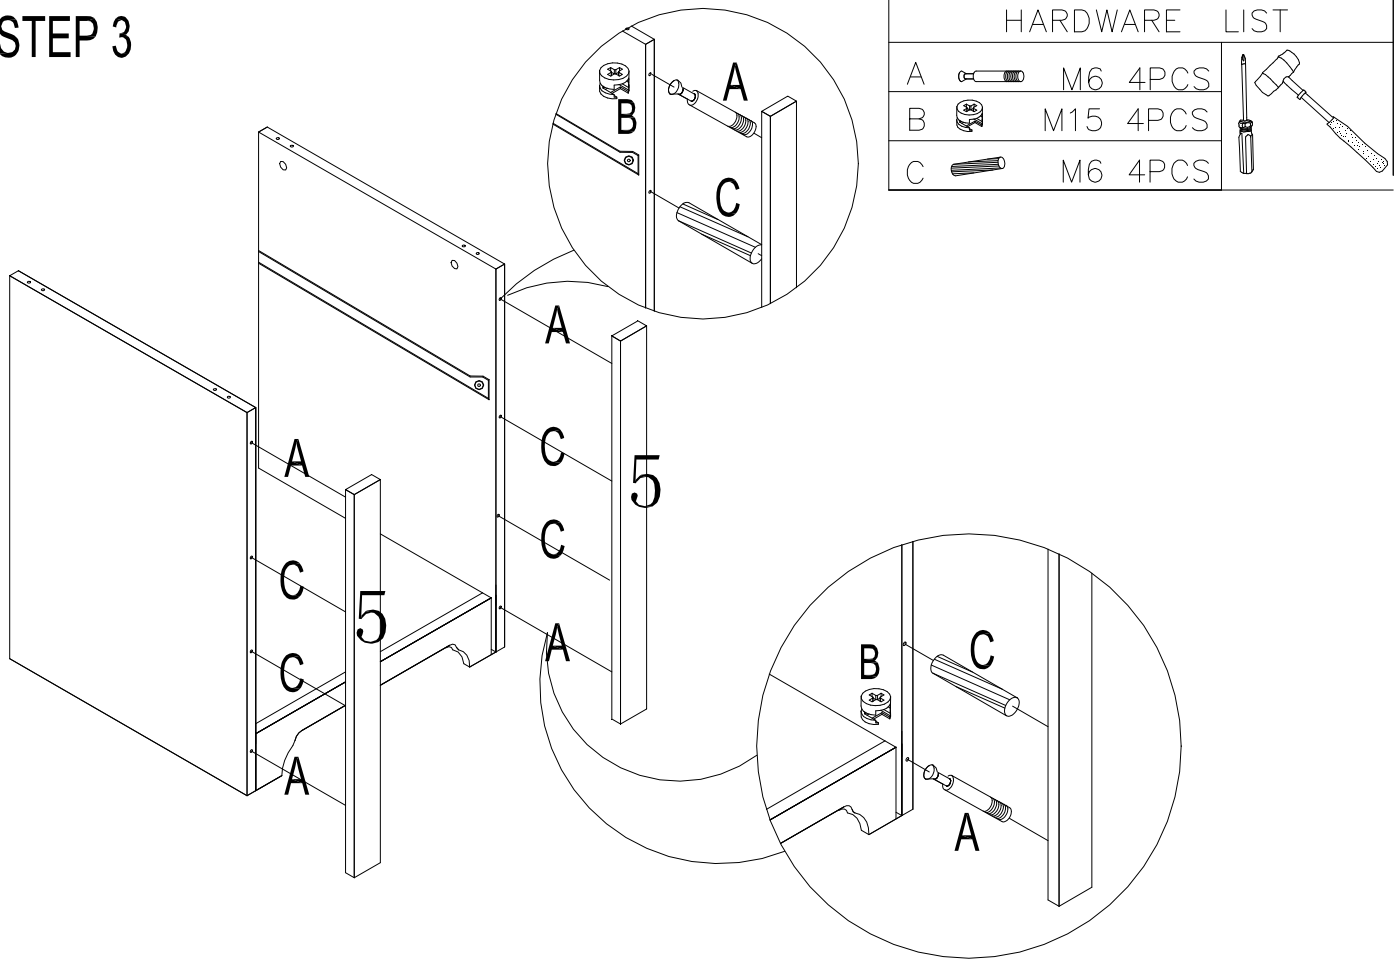

PARTS LIST

HARDWARE LIST

NO.	DESCRIPTION	QTY	NO.	DESCRIPTION	QTY
1		1	A	 M6X32MM	18
2		1	B	 M15X12MM	18
3		1	C	 M6X30MM	14
4		1	D	 M4. 7X38MM	4
5		2	E	 M3X20MM	1
6		1	F	 M3. 5X14MM	8
7		1	G	 Handle	1
8		1	H	 M1X20MM	16
9		1	I		4
10		1	J	 350MM	1
11	 Drawer bottom				
12	 Back panel				

STEP 1

HARDWARE		LIST
F	 M3.5	4PCS
		 

STEP 2

HARDWARE		LIST
A	 M6	6PCS
B	 M15	6PCS
C	 M6	6PCS
		 

STEP 3

HARDWARE LIST		
A	 M6 4PCS	 
B	 M15 4PCS	
C	 M6 4PCS	

STEP 4

HARDWARE LIST		
A	 M6 4PCS	 
B	 M15 4PCS	
C	 M6 4PCS	