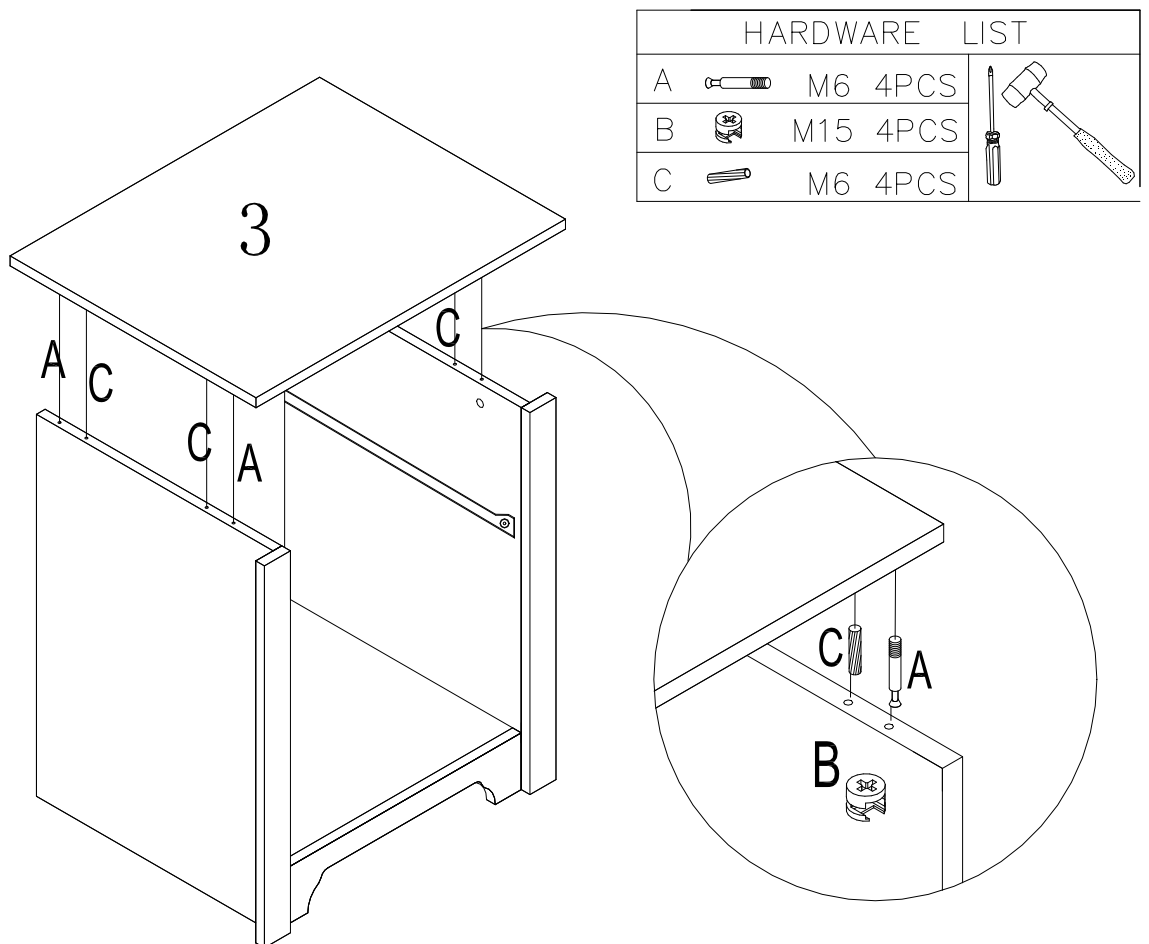

PARTS LIST

HARDWARE LIST

NO.	DESCRIPTION	QTY	NO.	DESCRIPTION	QTY
1		1	A	 M6X32MM	18
2		1	B	 M15X12MM	18
3		1	C	 M6X30MM	14
4		1	D	 M4. 7X38MM	4
5		2	E	 M3X20MM	1
6		1	F	 M3. 5X14MM	8
7		1	G	 Handle	1
8		1	H	 M1X20MM	16
9		1	I		4
10		1	J	 350MM	1
11	 Drawer bottom				
12	 Back panel				

STEP 1

HARDWARE		LIST
F	 M3.5	4PCS
		 

STEP 2

HARDWARE		LIST
A	 M6	6PCS
B	 M15	6PCS
C	 M6	6PCS
		 

STEP 3

HARDWARE LIST		
A	 M6 4PCS	 
B	 M15 4PCS	
C	 M6 4PCS	

STEP 4

HARDWARE LIST		
A	 M6 4PCS	 
B	 M15 4PCS	
C	 M6 4PCS	