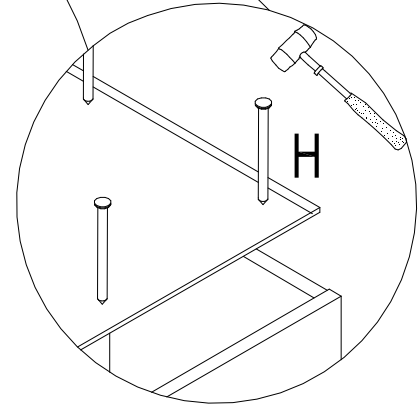

STEP 5

HARDWARE		LIST
H	M1	16PCS

STEP 6

HARDWARE		LIST
A	M6	4PCS
B	M15	4PCS
D	M4.7	4PCS