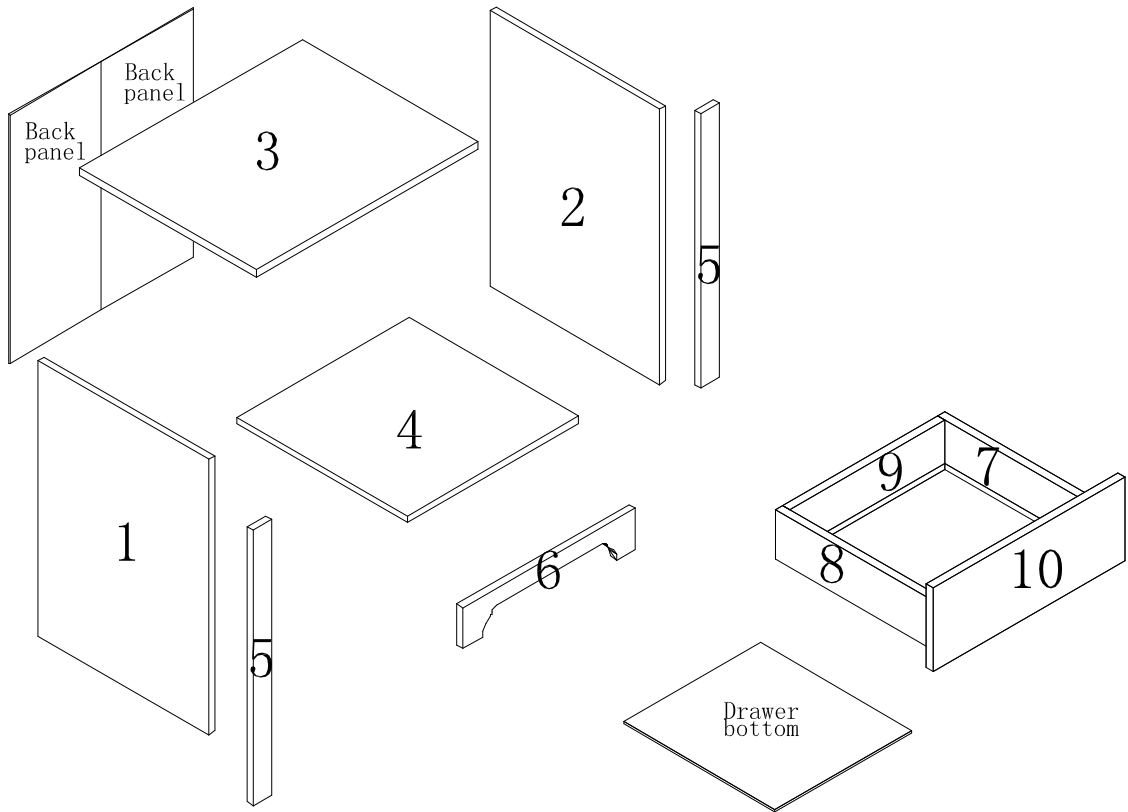

PARTS LIST

HARDWARE LIST

NO.	DESCRIPTION	QTY	NO.	DESCRIPTION	QTY
1		1	A	 M6X32MM	18
2		1	B	 M15X12MM	18
3		1	C	 M6X30MM	14
4		1	D	 M4. 7X38MM	4
5		2	E	 M3X20MM	1
6		1	F	 M3. 5X14MM	8
7		1	G	 Handle	1
8		1	H	 M1X20MM	16
9		1	I		4
10		1	J	 350MM	1
11	 Drawer bottom				
12	 Back panel				

STEP 1

HARDWARE		LIST
F	 M3.5	4PCS
		 

STEP 2

HARDWARE		LIST
A	 M6	6PCS
B	 M15	6PCS
C	 M6	6PCS
		 

STEP 3

HARDWARE LIST		
A	 M6 4PCS	 
B	 M15 4PCS	
C	 M6 4PCS	

STEP 4

HARDWARE LIST		
A	 M6 4PCS	 
B	 M15 4PCS	
C	 M6 4PCS	