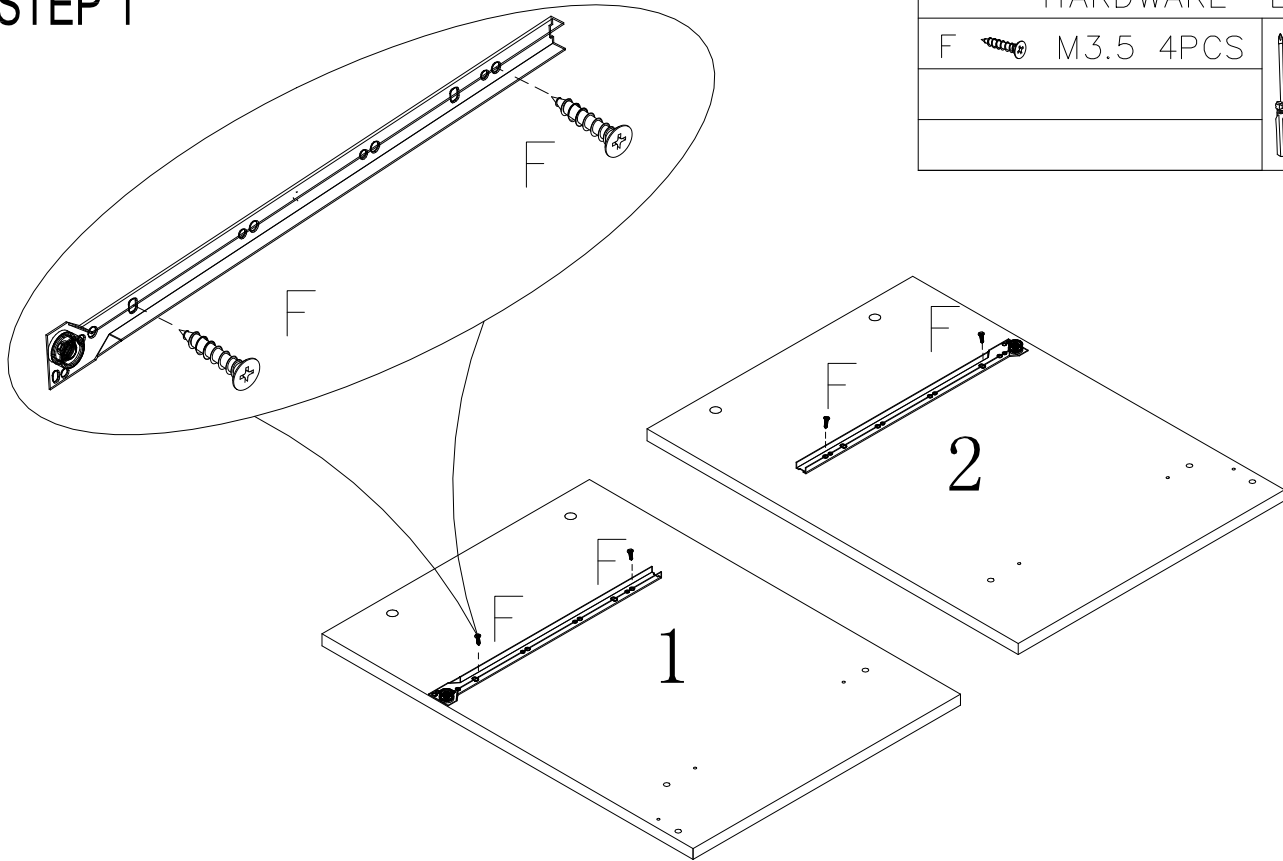

STEP 1

HARDWARE		LIST
F	M3.5	4PCS