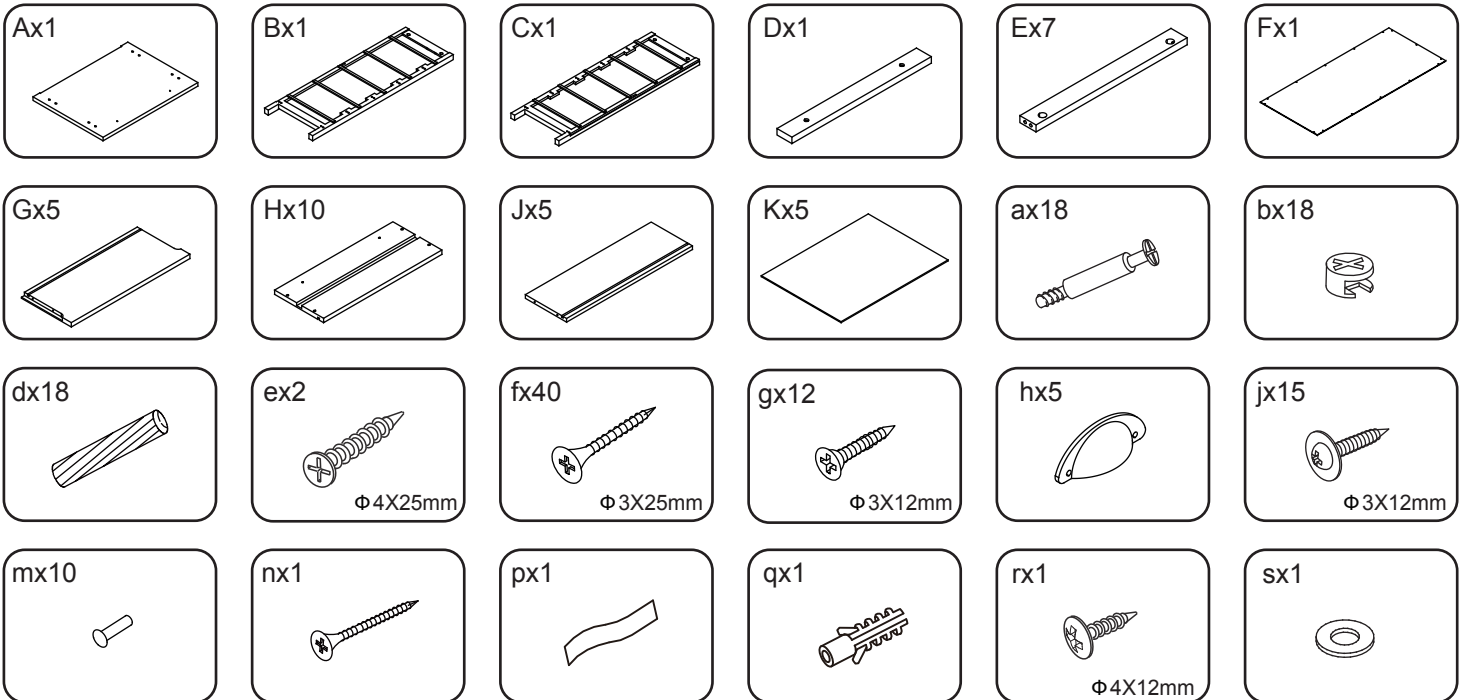

831-156

Please read these instructions and warranty information carefully before use and keep them properly for future reference.

OPERATING INSTRUCTIONS

ASSEMBLY INSTRUCTION

1

x 14

a

x 2

Ø4x25mm

g

x 14

d

2

x 7

b

3