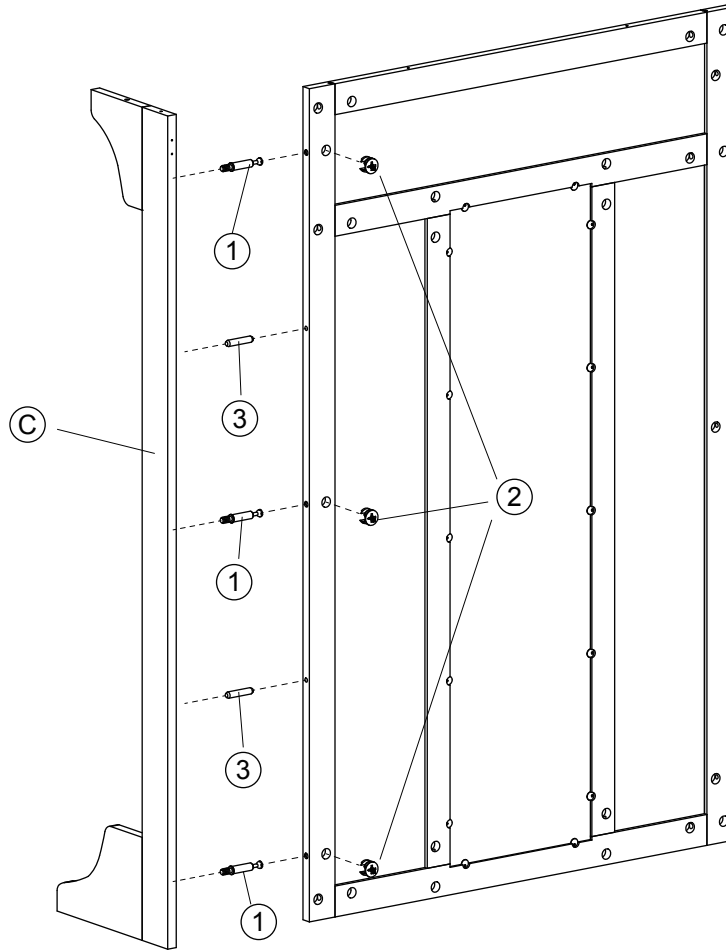

831-226

Dimension

Width 80cm

Depth 40cm

Height 170cm

Assembly Instruction

(A) ×1	(B) ×1	(C) ×1	(D) ×1	
(E) ×1	(F) ×2	(G) ×1	(H) ×1	
(I) ×1	(J) ×1	(K) ×2	(L) ×1	
(M) ×1	(N) ×1	(O) ×1	(P) ×1	
(Q) ×1	(R) ×1	(S) ×1	(T) ×1	
(1) ×22	(2) ×32	(3) ×40	(4) ×10	(5) ×14
(6) ×2	(7) ×14	(8) ×14	(9) ×14	(10) ×4
(11) ×8	(12) ×6	(13) ×2	(14) ×2	

Step 6

⑦×14

⑧×14

Assembly Instruction

Step 7

① × 3

② × 3

③ × 2

Step 8

① × 3

② × 3

③ × 2

Assembly Instruction

Step 9

③×2

⑤×6