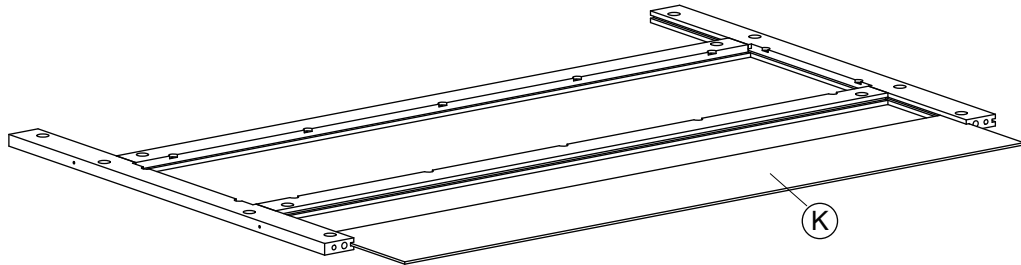

831-226

Dimension

Width 80cm

Depth 40cm

Height 170cm

Assembly Instruction

(A) ×1	(B) ×1	(C) ×1	(D) ×1	
(E) ×1	(F) ×2	(G) ×1	(H) ×1	
(I) ×1	(J) ×1	(K) ×2	(L) ×1	
(M) ×1	(N) ×1	(O) ×1	(P) ×1	
(Q) ×1	(R) ×1	(S) ×1	(T) ×1	
(1) ×22	(2) ×32	(3) ×40	(4) ×10	(5) ×14
(6) ×2	(7) ×14	(8) ×14	(9) ×14	(10) ×4
(11) ×8	(12) ×6	(13) ×2	(14) ×2	

Assembly Instruction

Step 1

②×8

③×4

④×4

Step 2

Step 3

②×6

③×3

④×3

Step 4

Assembly Instruction

Step 5

②×6

③×3

④×3