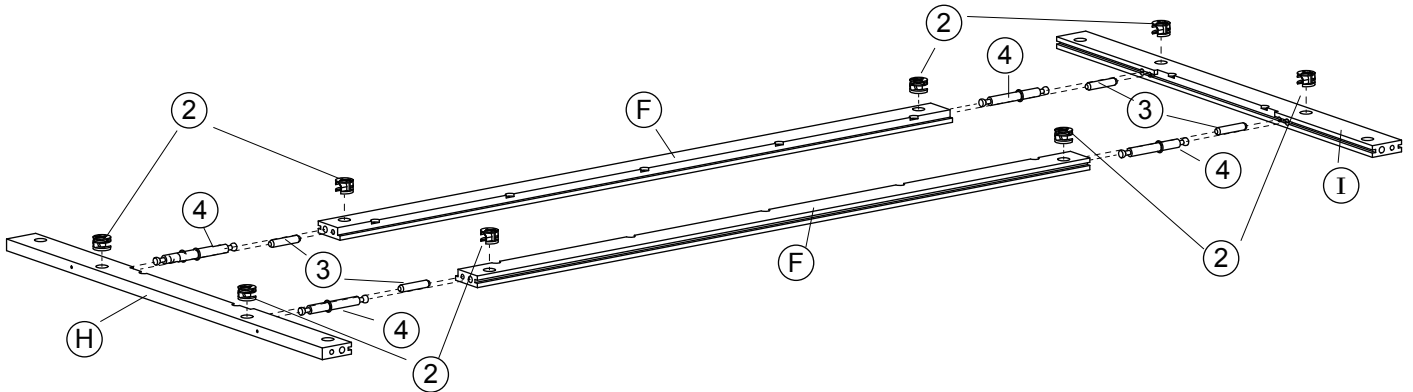

831-226

Dimension

Width 80cm

Depth 40cm

Height 170cm

Assembly Instruction

(A) ×1	(B) ×1	(C) ×1	(D) ×1	
(E) ×1	(F) ×2	(G) ×1	(H) ×1	
(I) ×1	(J) ×1	(K) ×2	(L) ×1	
(M) ×1	(N) ×1	(O) ×1	(P) ×1	
(Q) ×1	(R) ×1	(S) ×1	(T) ×1	
(1) ×22	(2) ×32	(3) ×40	(4) ×10	(5) ×14
(6) ×2	(7) ×14	(8) ×14	(9) ×14	(10) ×4
(11) ×8	(12) ×6	(13) ×2	(14) ×2	

Assembly Instruction

Step 1

②×8

③×4

④×4

Step 2

Step 3

②×6

③×3

④×3

Step 4

Assembly Instruction

Step 5

②×6

③×3

④×3