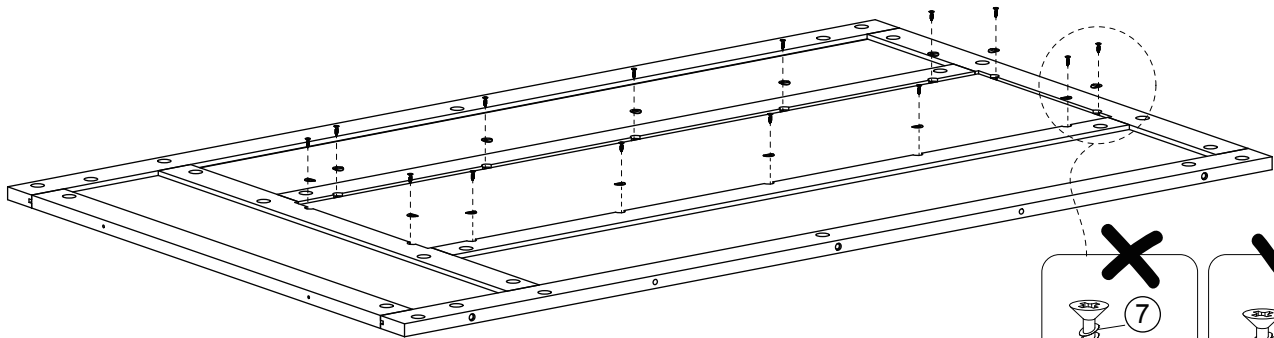

Step 6

⑦×14

⑧×14