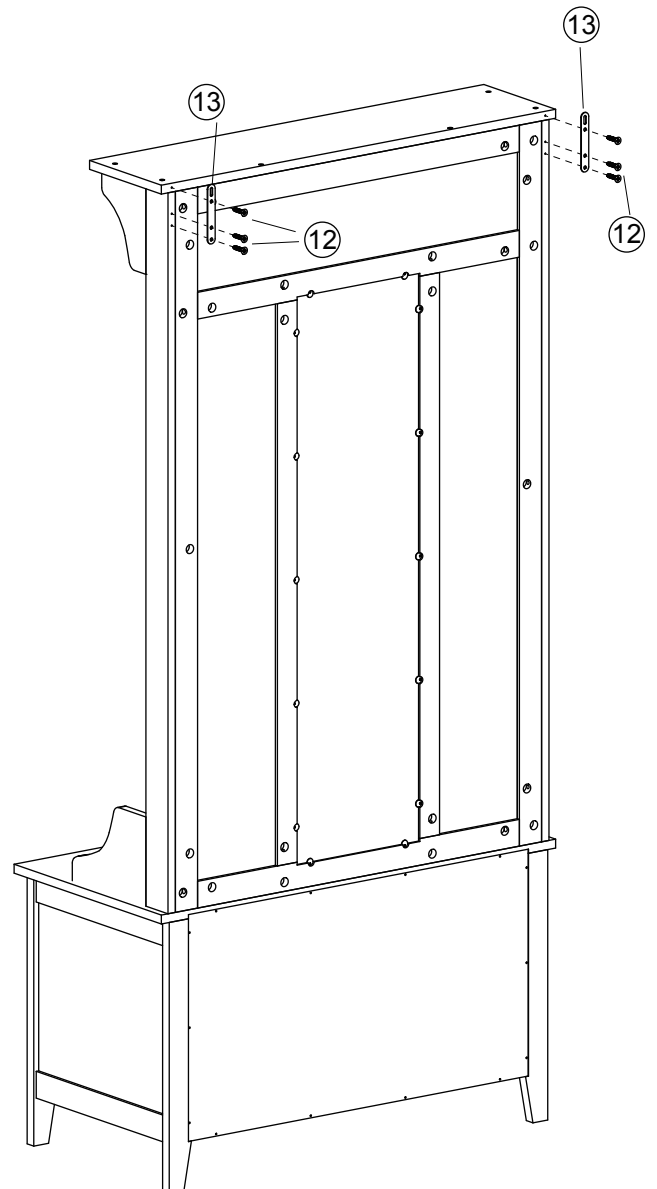

831-226

Dimension

Width 80cm

Depth 40cm

Height 170cm

Assembly Instruction

(A) ×1	(B) ×1	(C) ×1	(D) ×1	
(E) ×1	(F) ×2	(G) ×1	(H) ×1	
(I) ×1	(J) ×1	(K) ×2	(L) ×1	
(M) ×1	(N) ×1	(O) ×1	(P) ×1	
(Q) ×1	(R) ×1	(S) ×1	(T) ×1	
(1) ×22	(2) ×32	(3) ×40	(4) ×10	(5) ×14
(6) ×2	(7) ×14	(8) ×14	(9) ×14	(10) ×4
(11) ×8	(12) ×6	(13) ×2	(14) ×2	

Step 12

①×8

②×8

③×12

Step 13

①×6

②×6

③×6

Step 14

⑥×2

Assembly Instruction

Step 15

(9)×14

Step 16

(12)×6

(13)×2

Assembly Instruction

Step 17

⑤×2

⑩×4

⑪×8

⑭×2