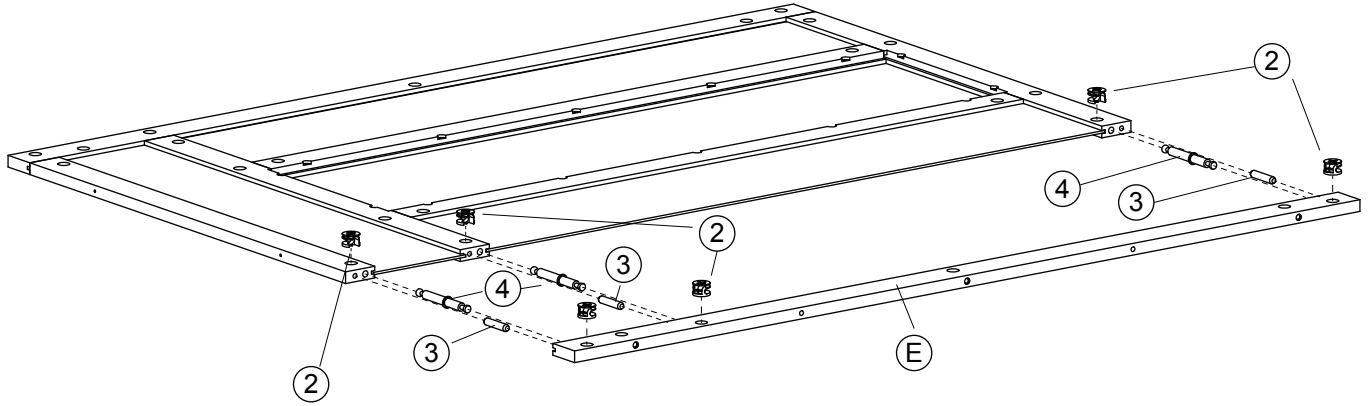

831-226

Dimension

Width 80cm

Depth 40cm

Height 170cm

Assembly Instruction

(A) ×1	(B) ×1	(C) ×1	(D) ×1	
(E) ×1	(F) ×2	(G) ×1	(H) ×1	
(I) ×1	(J) ×1	(K) ×2	(L) ×1	
(M) ×1	(N) ×1	(O) ×1	(P) ×1	
(Q) ×1	(R) ×1	(S) ×1	(T) ×1	
(1) ×22	(2) ×32	(3) ×40	(4) ×10	(5) ×14
(6) ×2	(7) ×14	(8) ×14	(9) ×14	(10) ×4
(11) ×8	(12) ×6	(13) ×2	(14) ×2	

Assembly Instruction

Step 1

②×8

③×4

④×4

Step 2

Step 3

②×6

③×3

④×3

Step 4

Assembly Instruction

Step 5

②×6

③×3

④×3

Step 6

⑦×14

⑧×14

Assembly Instruction

Step 7

① × 3

② × 3

③ × 2