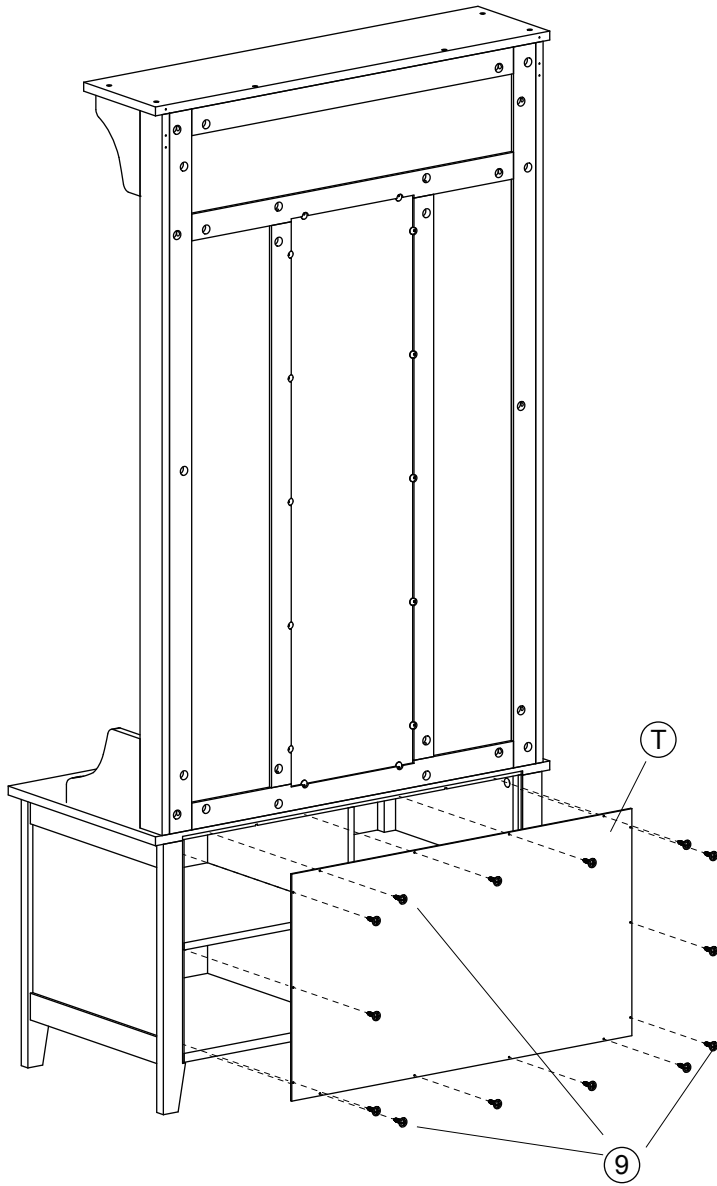

831-226

Dimension

Width 80cm

Depth 40cm

Height 170cm

Assembly Instruction

(A) ×1	(B) ×1	(C) ×1	(D) ×1	
(E) ×1	(F) ×2	(G) ×1	(H) ×1	
(I) ×1	(J) ×1	(K) ×2	(L) ×1	
(M) ×1	(N) ×1	(O) ×1	(P) ×1	
(Q) ×1	(R) ×1	(S) ×1	(T) ×1	
(1) ×22	(2) ×32	(3) ×40	(4) ×10	(5) ×14
(6) ×2	(7) ×14	(8) ×14	(9) ×14	(10) ×4
(11) ×8	(12) ×6	(13) ×2	(14) ×2	

Step 12

①×8

②×8

③×12

Step 13

①×6

②×6

③×6

Step 14

⑥×2

Assembly Instruction

Step 15

(9)×14

Step 16

(12)×6

(13)×2

Assembly Instruction

Step 17

⑤×2

⑩×4

⑪×8

⑭×2