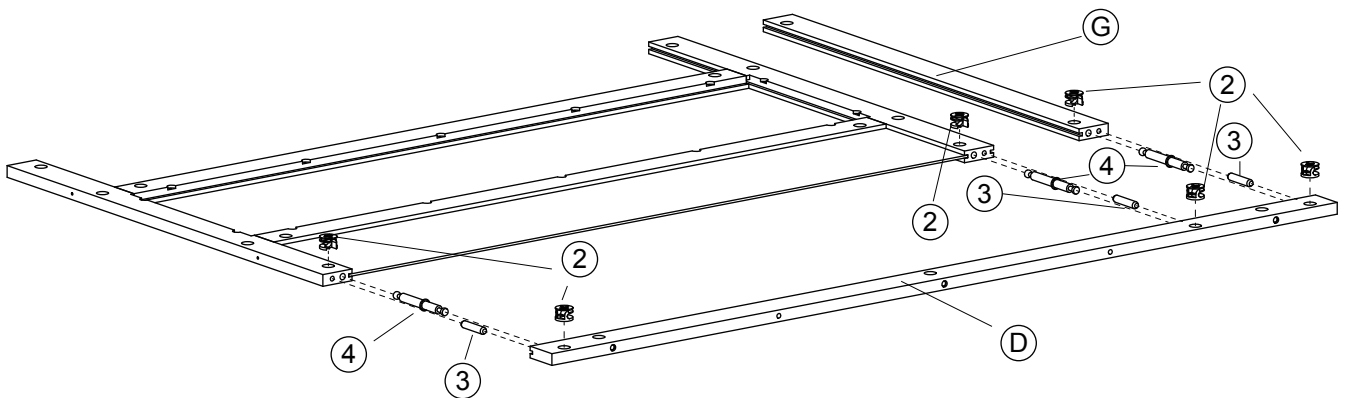

831-226

Dimension

Width 80cm

Depth 40cm

Height 170cm

Assembly Instruction

(A) ×1	(B) ×1	(C) ×1	(D) ×1	
(E) ×1	(F) ×2	(G) ×1	(H) ×1	
(I) ×1	(J) ×1	(K) ×2	(L) ×1	
(M) ×1	(N) ×1	(O) ×1	(P) ×1	
(Q) ×1	(R) ×1	(S) ×1	(T) ×1	
(1) ×22	(2) ×32	(3) ×40	(4) ×10	(5) ×14
(6) ×2	(7) ×14	(8) ×14	(9) ×14	(10) ×4
(11) ×8	(12) ×6	(13) ×2	(14) ×2	

Assembly Instruction

Step 1

②×8

③×4

④×4

Step 2

Step 3

②×6

③×3

④×3

Step 4

Assembly Instruction

Step 5

②×6

③×3

④×3