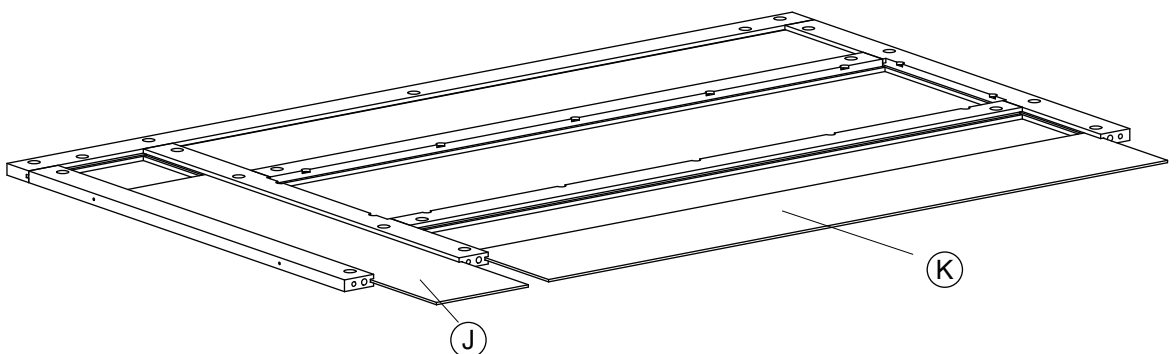

831-226

Dimension

Width 80cm

Depth 40cm

Height 170cm

Assembly Instruction

(A) ×1	(B) ×1	(C) ×1	(D) ×1	
(E) ×1	(F) ×2	(G) ×1	(H) ×1	
(I) ×1	(J) ×1	(K) ×2	(L) ×1	
(M) ×1	(N) ×1	(O) ×1	(P) ×1	
(Q) ×1	(R) ×1	(S) ×1	(T) ×1	
(1) ×22	(2) ×32	(3) ×40	(4) ×10	(5) ×14
(6) ×2	(7) ×14	(8) ×14	(9) ×14	(10) ×4
(11) ×8	(12) ×6	(13) ×2	(14) ×2	

Assembly Instruction

Step 1

②×8

③×4

④×4

Step 2

Step 3

②×6

③×3

④×3

Step 4

Assembly Instruction

Step 5

②×6

③×3

④×3