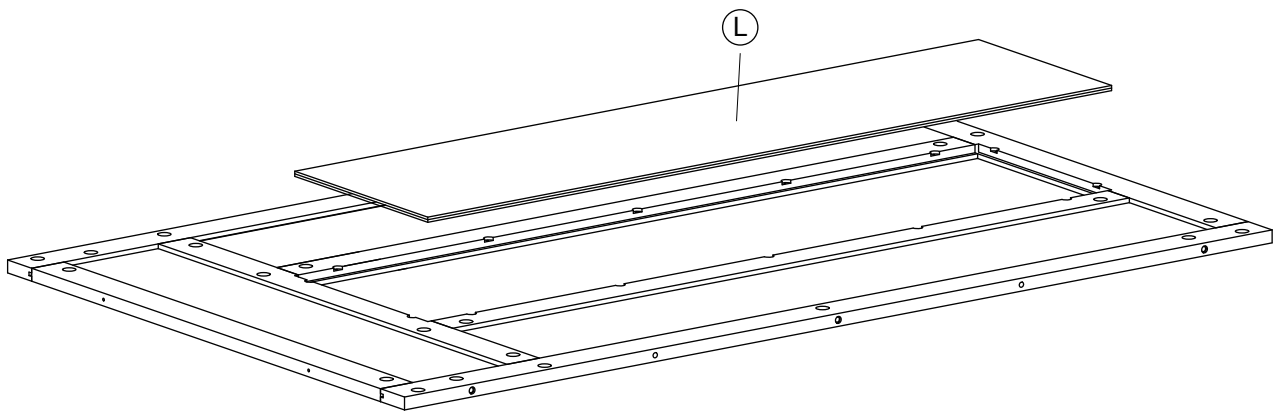

Step 6

⑦×14

⑧×14