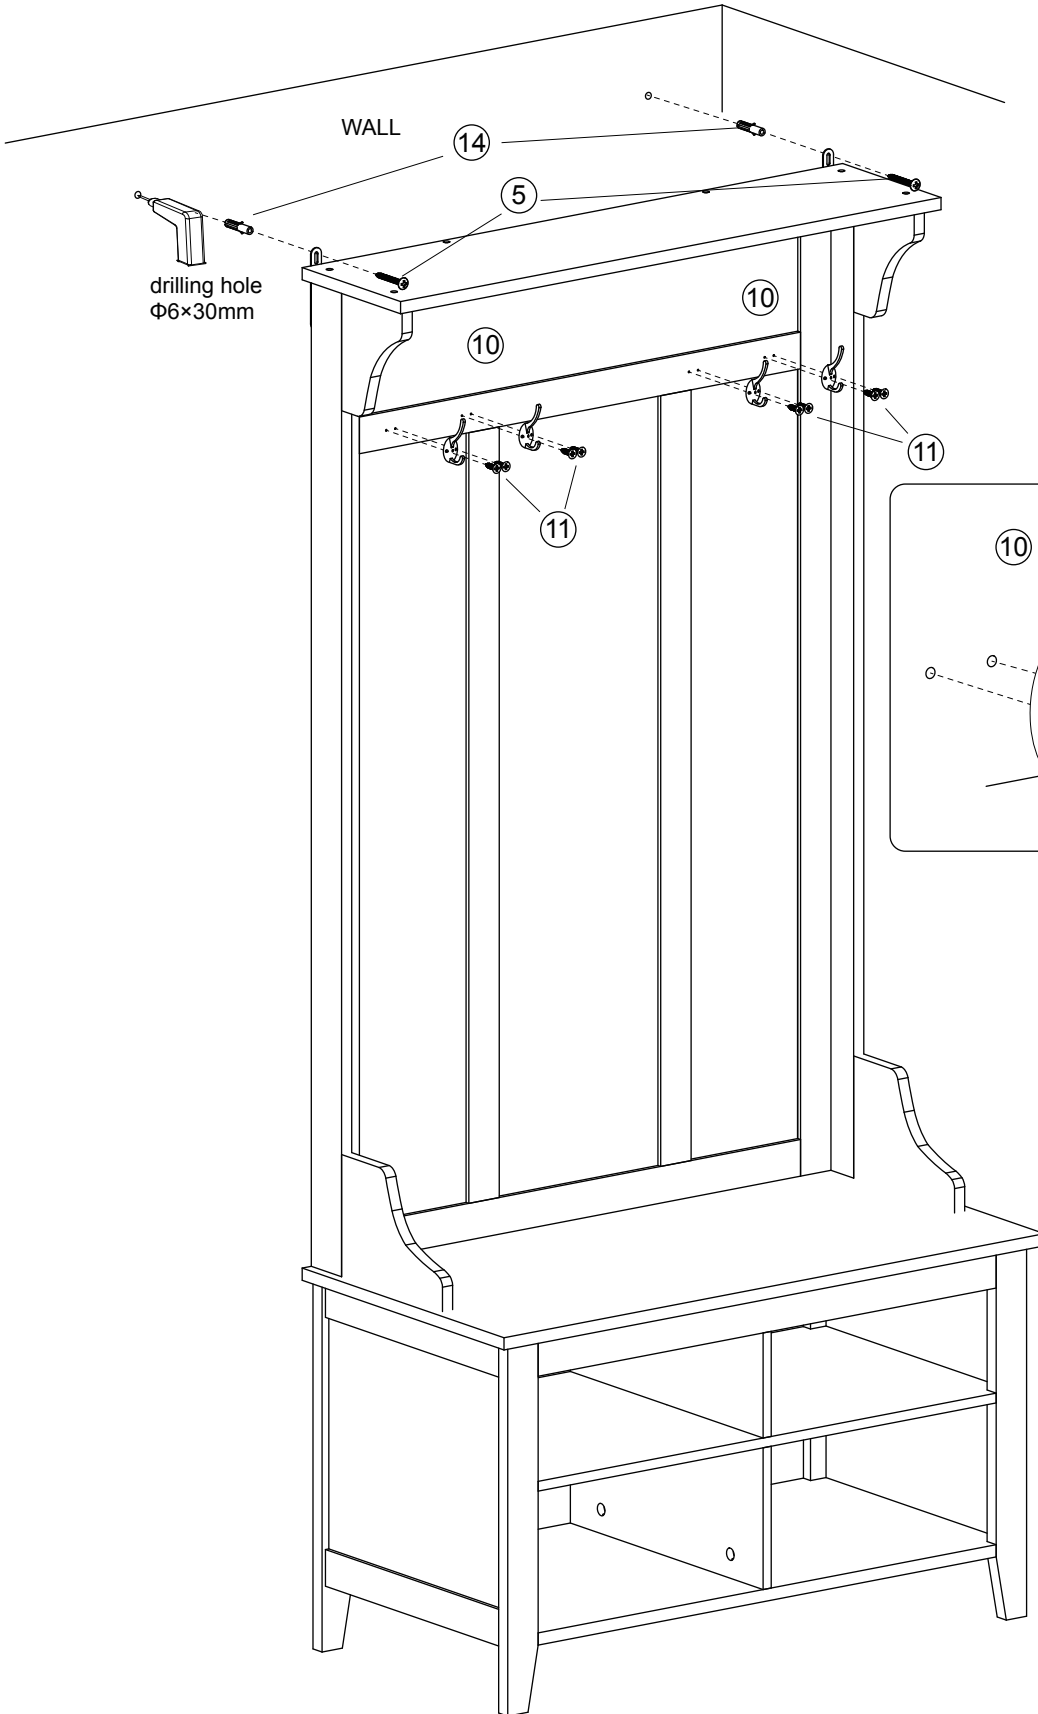

831-226

Dimension

Width 80cm

Depth 40cm

Height 170cm

Assembly Instruction

(A) ×1	(B) ×1	(C) ×1	(D) ×1	
(E) ×1	(F) ×2	(G) ×1	(H) ×1	
(I) ×1	(J) ×1	(K) ×2	(L) ×1	
(M) ×1	(N) ×1	(O) ×1	(P) ×1	
(Q) ×1	(R) ×1	(S) ×1	(T) ×1	
(1) ×22	(2) ×32	(3) ×40	(4) ×10	(5) ×14
(6) ×2	(7) ×14	(8) ×14	(9) ×14	(10) ×4
(11) ×8	(12) ×6	(13) ×2	(14) ×2	

Step 14

⑥×2

Assembly Instruction

Step 15

(9)×14

Step 16

(12)×6

(13)×2

Assembly Instruction

Step 17

⑤×2

⑩×4

⑪×8

⑭×2