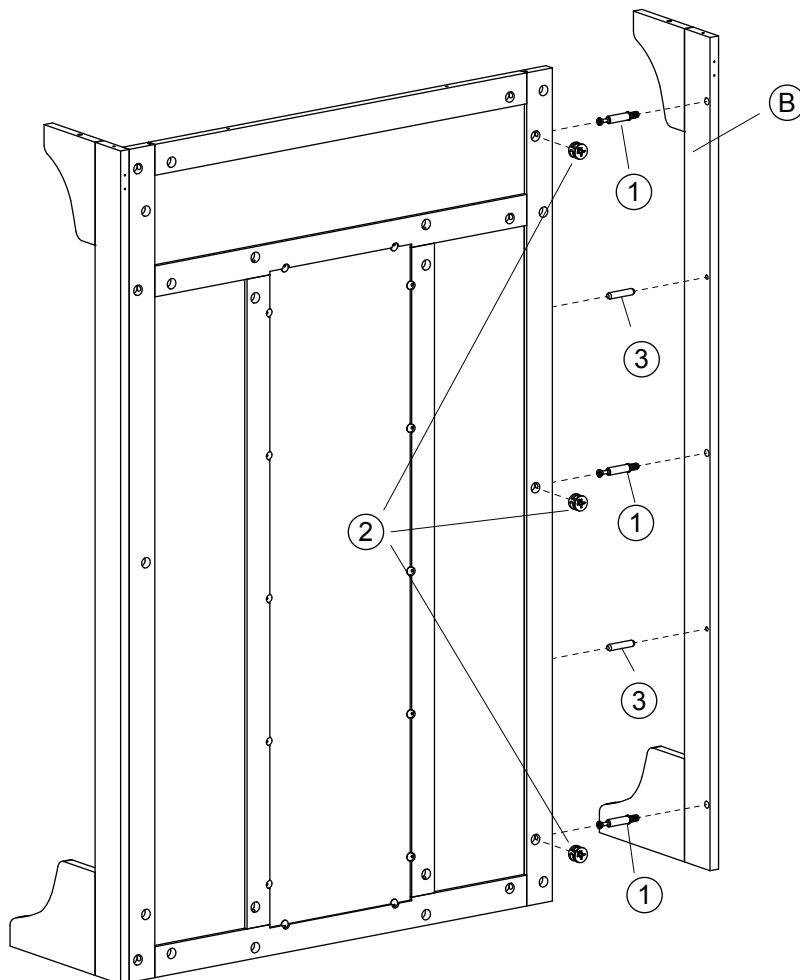

Assembly Instruction

Step 7

① × 3

② × 3

③ × 2

Step 8

① × 3

② × 3

③ × 2