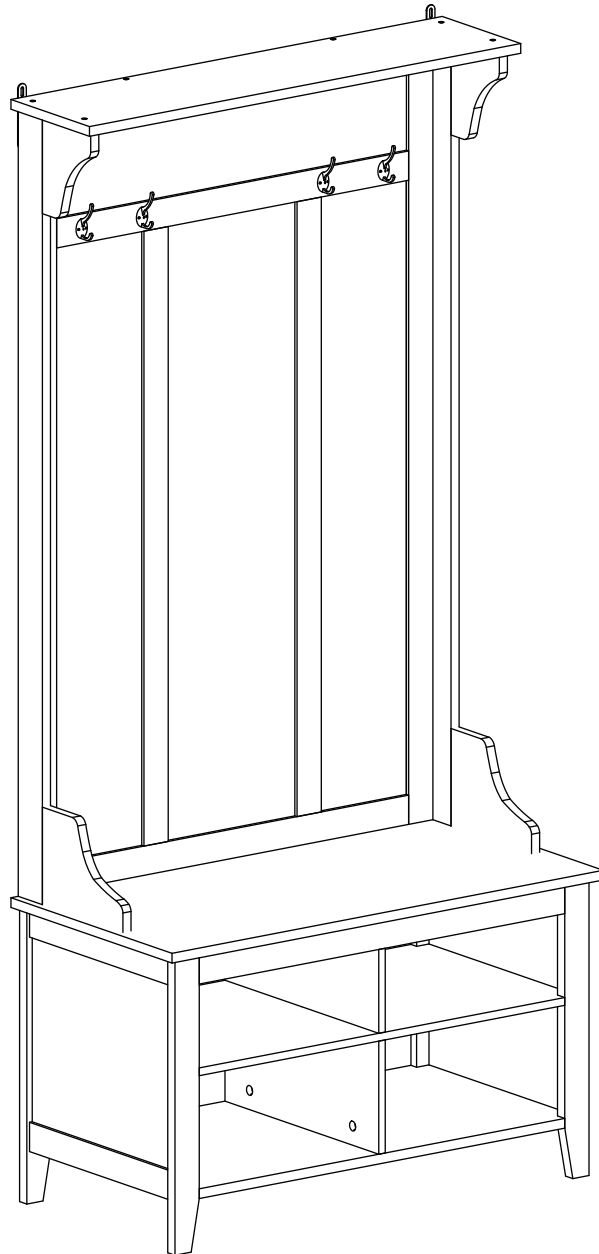

831-226

Dimension

Width 80cm

Depth 40cm

Height 170cm

Assembly Instruction

(A) ×1	(B) ×1	(C) ×1	(D) ×1	
(E) ×1	(F) ×2	(G) ×1	(H) ×1	
(I) ×1	(J) ×1	(K) ×2	(L) ×1	
(M) ×1	(N) ×1	(O) ×1	(P) ×1	
(Q) ×1	(R) ×1	(S) ×1	(T) ×1	
(1) ×22	(2) ×32	(3) ×40	(4) ×10	(5) ×14
(6) ×2	(7) ×14	(8) ×14	(9) ×14	(10) ×4
(11) ×8	(12) ×6	(13) ×2	(14) ×2	

Assembly Instruction

Step 1

②×8

③×4

④×4

Step 2

Step 3

②×6