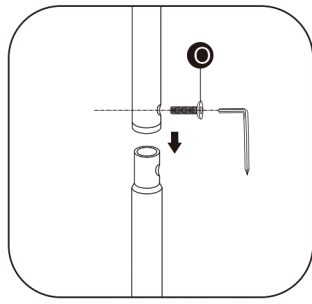

⑤

Rx12

⑥

Ox2

⑦

Nx8

⑧

Tx2 Ux2