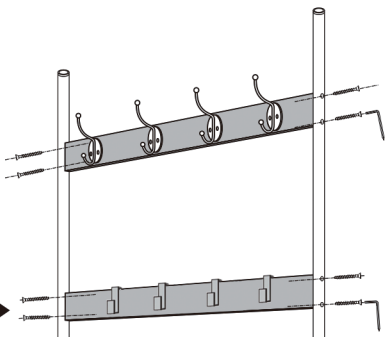

837-025

C000000

Accessories List

A  2pcs	B  2pcs	C  2pcs	D  1pc	F  2pcs				
E  2pcs	I  1pc	G  1pc	J  4pcs	L  4pcs	N 1.92in  8pcs	P  1pc	R 2.08in  12pcs	T  2pcs
H  1pc	K 0.59in  14pcs	M  4pcs	O 0.59in  6pcs	Q 1.57in  2pcs	S  2pcs	U  2pcs		

Installation process

①

②

③

adjusting feet

④

Qx2

⑤

Rx12

⑥

Ox2

⑦

Nx8

⑧

Tx2 Ux2

US