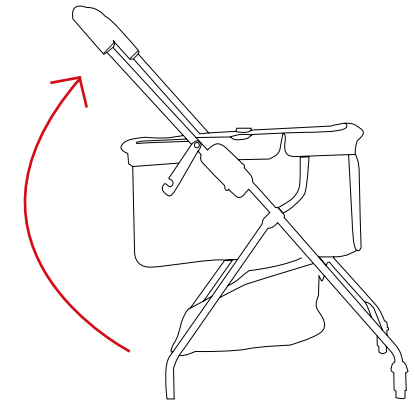

INdab018_UK_D00-120

Read all instructions BEFORE assembly and USE of product.
KEEP INSTRUCTIONS FOR FUTURE USE.
For Pet Use Only!

PARTS

A. stroller frame x1

B. Canopy x1

C. Rear Wheel x 1

D. Front Wheel x 2

1
Release the hook

Pull up the frame to unfold it

Install the front wheel

2

Install the rear wheel

CAUTION: the footbrakes should be backward

3

Install canopy:
slide the plastic buckle on the canopy into the slidaway on the basket

4 Fold the stroller:

Press the 2 buttuns and wring the handle at the same time, then push downward the frame

Lock the frame by the hook