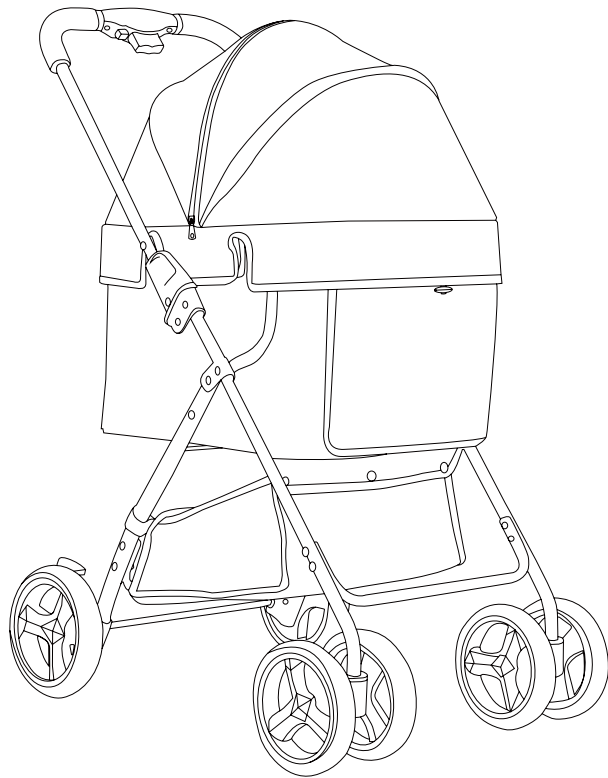

INdab018_UK_D00-120

Read all instructions BEFORE assembly and USE of product.
KEEP INSTRUCTIONS FOR FUTURE USE.
For Pet Use Only!

PARTS

A. stroller frame x1

B. Canopy x1

C. Rear Wheel x 1

D. Front Wheel x 2

1
Release the hook

Pull up the frame to unfold it

Install the front wheel

2

Install the rear wheel

CAUTION: the footbrakes should be backward

3

Install canopy:
slide the plastic buckle on the canopy into the slidaway on the basket

4 Fold the stroller:

Press the 2 buttuns and wring the handle at the same time, then push downward the frame

Lock the frame by the hook