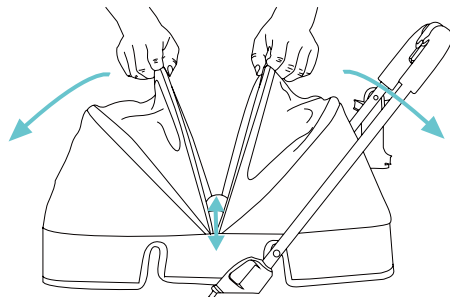

1
Release the hook

Pull up the frame to unfold it

Install the front wheel

2

Install the rear wheel

CAUTION: the footbrakes should be backward

3

Install canopy:
slide the plastic buckle on the canopy into the slidaway on the basket

4 Fold the stroller:

Press the 2 buttuns and wring the handle at the same time, then push downward the frame

Lock the frame by the hook