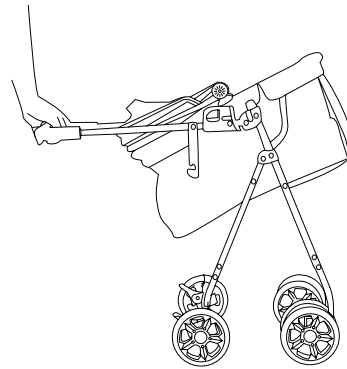

INdab018_UK_D00-120

Read all instructions BEFORE assembly and USE of product.
KEEP INSTRUCTIONS FOR FUTURE USE.
For Pet Use Only!

PARTS

A. stroller frame x1

B. Canopy x1

C. Rear Wheel x 1

D. Front Wheel x 2

1
Release the hook

Pull up the frame to unfold it

Install the front wheel

2

Install the rear wheel

CAUTION: the footbrakes should be backward

3

Install canopy:
slide the plastic buckle on the canopy into the slidaway on the basket

4 Fold the stroller:

Press the 2 buttuns and wring the handle at the same time, then push downward the frame

Lock the frame by the hook