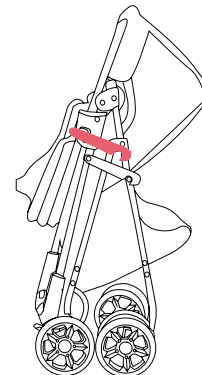

INdab018_UK_D00-120

Read all instructions BEFORE assembly and USE of product.
KEEP INSTRUCTIONS FOR FUTURE USE.
For Pet Use Only!

PARTS

A. stroller frame x1

B. Canopy x1

C. Rear Wheel x 1

D. Front Wheel x 2

1
Release the hook

Pull up the frame to unfold it

Install the front wheel

2

Install the rear wheel

CAUTION: the footbrakes should be backward

3

Install canopy:
slide the plastic buckle on the canopy into the slidaway on the basket

4 Fold the stroller:

Press the 2 buttuns and wring the handle at the same time, then push downward the frame

Lock the frame by the hook