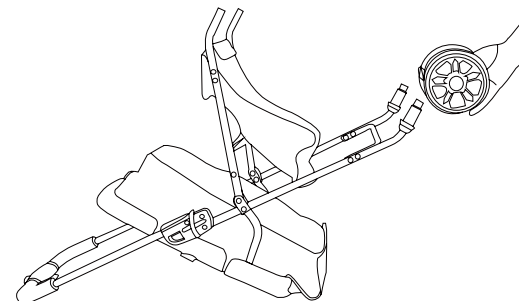

INdab018_UK_D00-120

Read all instructions BEFORE assembly and USE of product.
KEEP INSTRUCTIONS FOR FUTURE USE.
For Pet Use Only!

PARTS

A. stroller frame x1

B. Canopy x1

C. Rear Wheel x 1

D. Front Wheel x 2

1
Release the hook

Pull up the frame to unfold it

Install the front wheel

2

Install the rear wheel

CAUTION: the footbrakes should be backward

3

Install canopy:
slide the plastic buckle on the canopy into the slidaway on the basket

4 Fold the stroller:

Press the 2 buttuns and wring the handle at the same time, then push downward the frame

Lock the frame by the hook