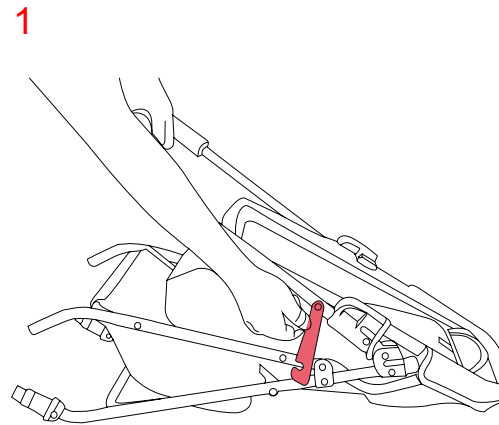

INdab018_UK_D00-120

Read all instructions BEFORE assembly and USE of product.
KEEP INSTRUCTIONS FOR FUTURE USE.
For Pet Use Only!

PARTS

A. stroller frame x1

B. Canopy x1

C. Rear Wheel x 1

D. Front Wheel x 2

1
Release the hook

Pull up the frame to unfold it

Install the front wheel

2

Install the rear wheel

CAUTION: the footbrakes should be backward

3

Install canopy:
slide the plastic buckle on the canopy into the slidaway on the basket

4 Fold the stroller:

Press the 2 buttuns and wring the handle at the same time, then push downward the frame

Lock the frame by the hook