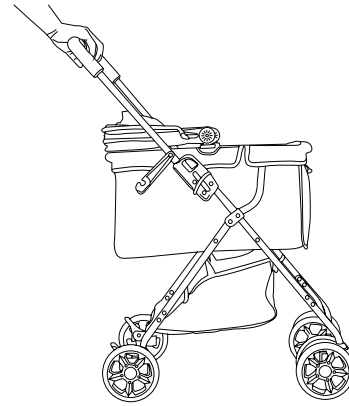

INdab018_UK_D00-120

Read all instructions BEFORE assembly and USE of product.
KEEP INSTRUCTIONS FOR FUTURE USE.
For Pet Use Only!

PARTS

A. stroller frame x1

B. Canopy x1

C. Rear Wheel x 1

D. Front Wheel x 2

1
Release the hook

Pull up the frame to unfold it

Install the front wheel

2

Install the rear wheel

CAUTION: the footbrakes should be backward

3

Install canopy:
slide the plastic buckle on the canopy into the slidaway on the basket

4 Fold the stroller:

Press the 2 buttuns and wring the handle at the same time, then push downward the frame

Lock the frame by the hook