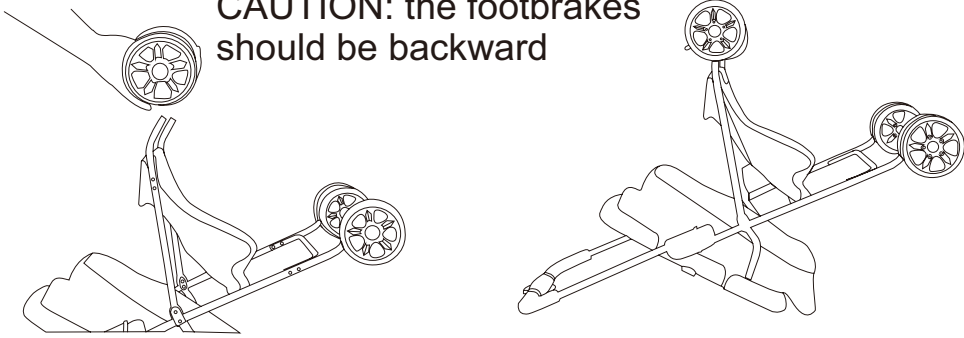

INdab018_UK_D00-120

Read all instructions BEFORE assembly and USE of product.
KEEP INSTRUCTIONS FOR FUTURE USE.
For Pet Use Only!

PARTS

A. stroller frame x1

B. Canopy x1

C. Rear Wheel x 1

D. Front Wheel x 2

1
Release the hook

Pull up the frame to unfold it

Install the front wheel

2

Install the rear wheel

CAUTION: the footbrakes should be backward

3

Install canopy:
slide the plastic buckle on the canopy into the slidaway on the basket

4 Fold the stroller:

Press the 2 buttuns and wring the handle at the same time, then push downward the frame

Lock the frame by the hook