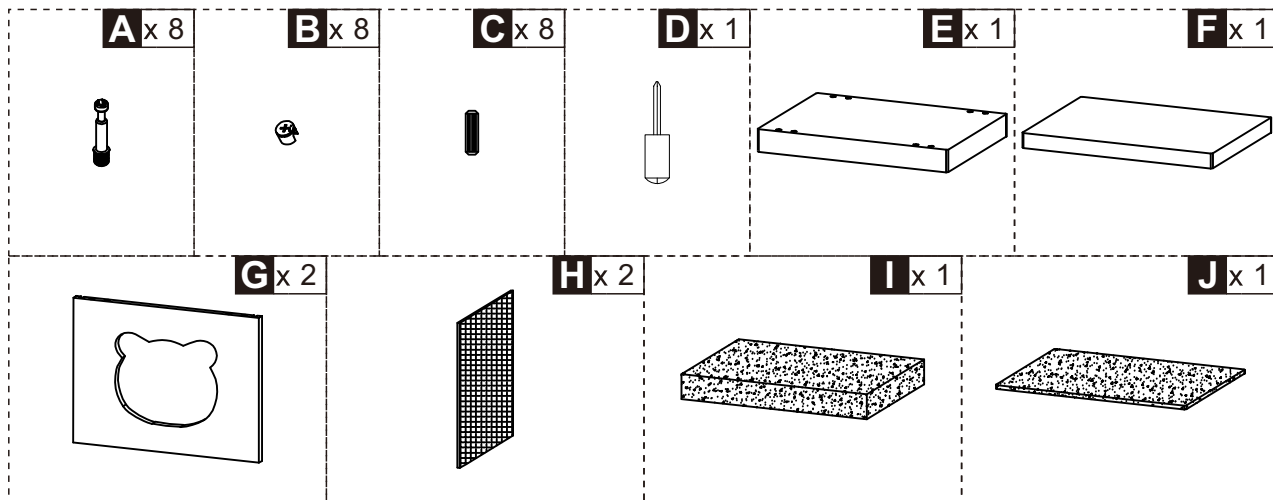

PawHut

INdbe011_GL

D30-334_D30-334V80

READ AND SAVE THIS INSTRUCTION FOR FUTURE USE

ASSEMBLY INSTRUCTION

US

001-877-644-9366
customerservice@aosom.com

CA