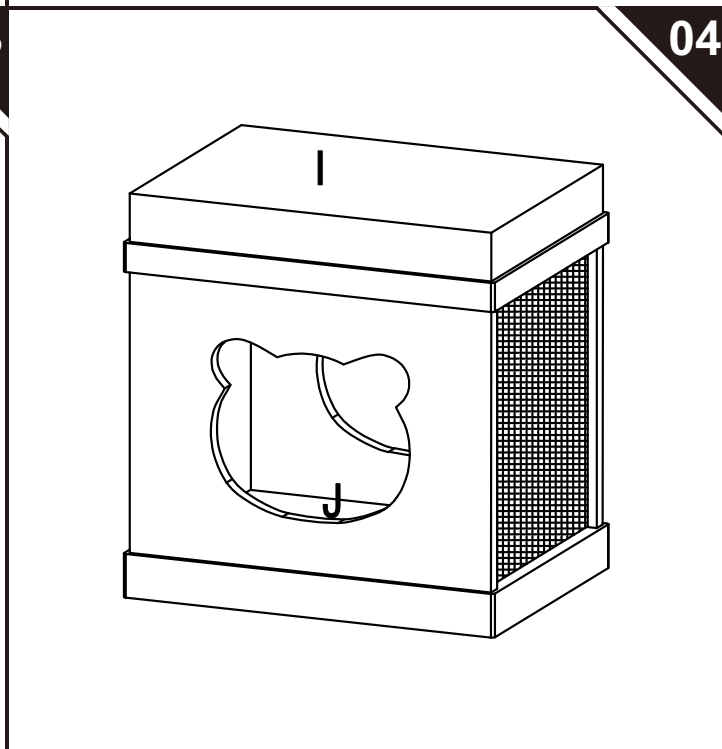

PawHut

INdbe011_GL

D30-334_D30-334V80

READ AND SAVE THIS INSTRUCTION FOR FUTURE USE

ASSEMBLY INSTRUCTION

US

001-877-644-9366
customerservice@aosom.com

CA