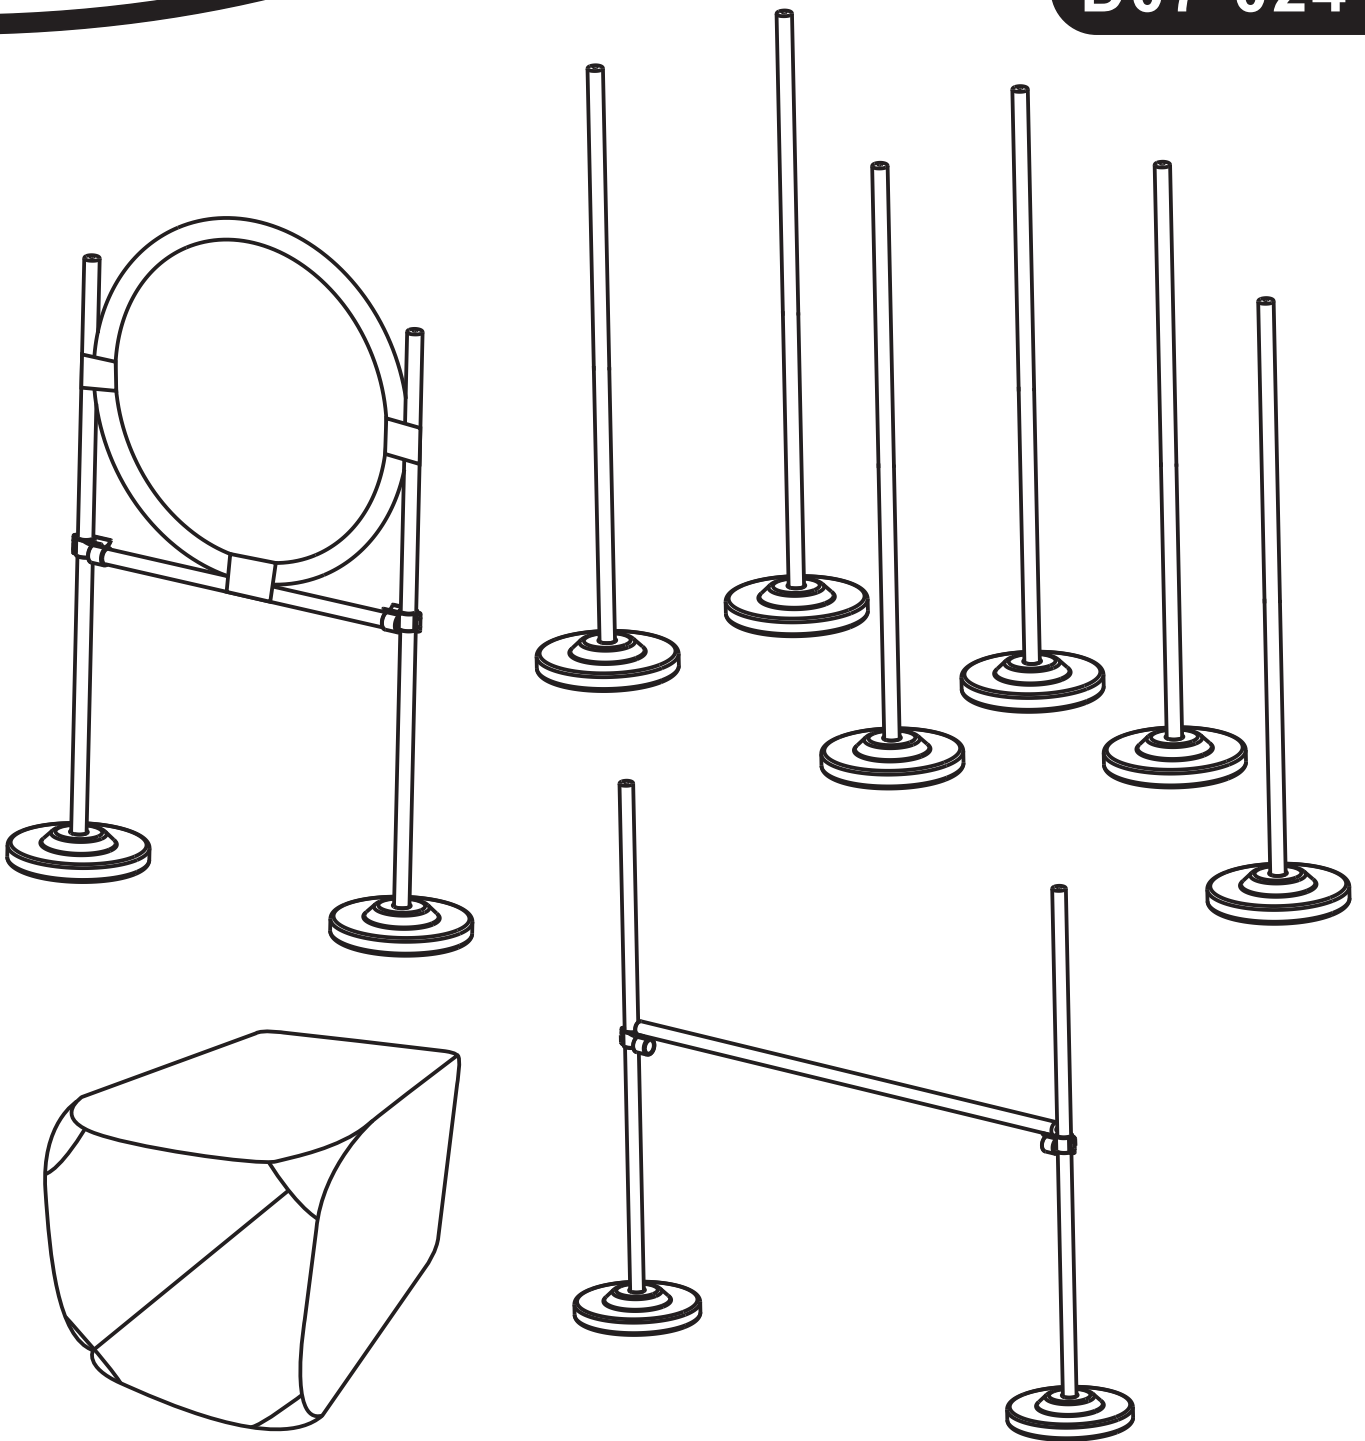

PawHut

GL C200318

D07-024

ASSEMBLY INSTRUCTION

A x10

sand bag

D x 1

600mm

E x11

1000mm

B x 2

F x 4

C x 1

G x 3

A x 1

E x 1

water

sand

x10

02

Done

03

02 STEP

x4