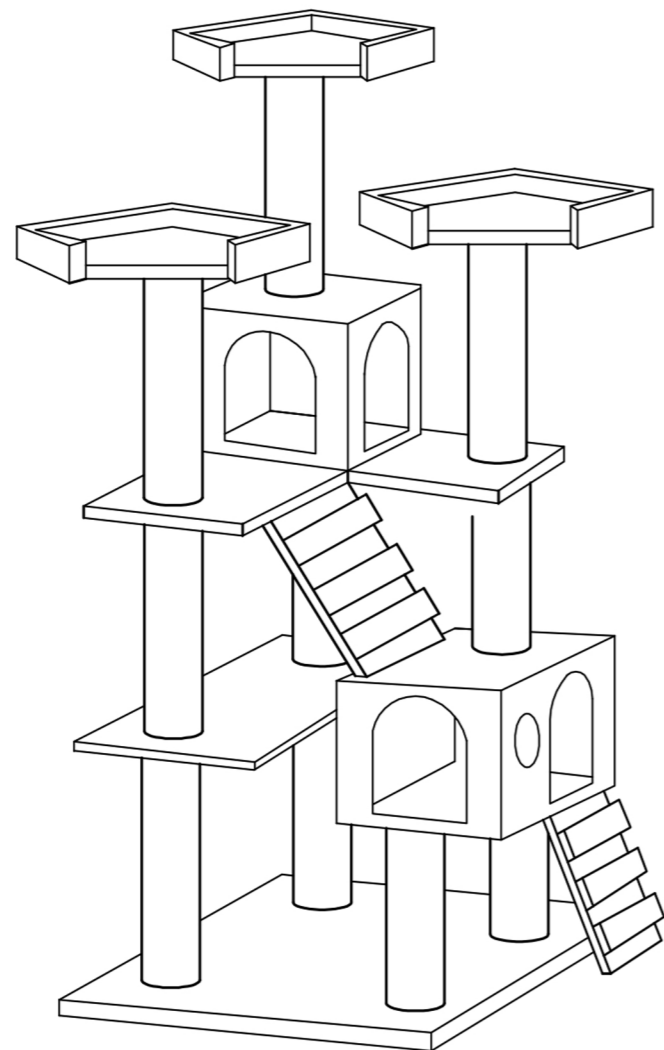

PawHut

D30-038

Please read these instructions and warranty information carefully before use and keep them properly for future reference.

OPERATING INSTRUCTIONS

Assembly Instructions

A H48CM 4 PCS	B H45CM 3 PCS	C H34.5CM 3 PCS	D H26CM 6 PCS	1 PCS	2 PCS
1 PCS	1 PCS	2 PCS	2 PCS	2 PCS	3 PCS

Accessory	Size
K	M8*40 24 PCS
L	M8*80 4 PCS
M	M8*30 1 PCS
N	M8*20 4 PCS
SPANNER	1 PCS

step 1

step 2

step 3

step 4