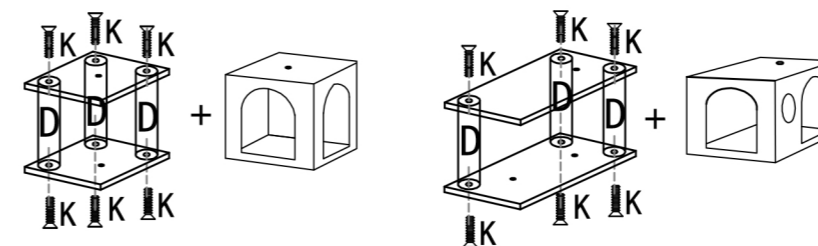

PawHut

D30-038

Please read these instructions and warranty information carefully before use and keep them properly for future reference.

OPERATING INSTRUCTIONS

Assembly Instructions

A H48CM 4 PCS	B H45CM 3 PCS	C H34.5CM 3 PCS	D H26CM 6 PCS	1 PCS	2 PCS
1 PCS	1 PCS	2 PCS	2 PCS	2 PCS	3 PCS

Accessory	Size
K	M8*40 24 PCS
L	M8*80 4 PCS
M	M8*30 1 PCS
N	M8*20 4 PCS
SPANNER	1 PCS

step 1

step 2

step 3

step 4