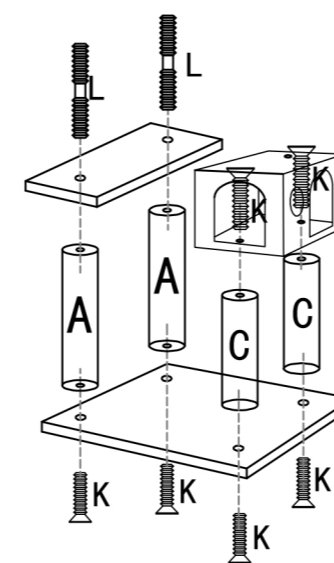

PawHut

D30-038

Please read these instructions and warranty information carefully before use and keep them properly for future reference.

OPERATING INSTRUCTIONS

Assembly Instructions

A H48CM 4 PCS	B H45CM 3 PCS	C H34.5CM 3 PCS	D H26CM 6 PCS	1 PCS	2 PCS
1 PCS	1 PCS	2 PCS	2 PCS	2 PCS	3 PCS

Accessory	Size
K	M8*40 24 PCS
L	M8*80 4 PCS
M	M8*30 1 PCS
N	M8*20 4 PCS
SPANNER	1 PCS

step 1

step 2

step 3

step 4