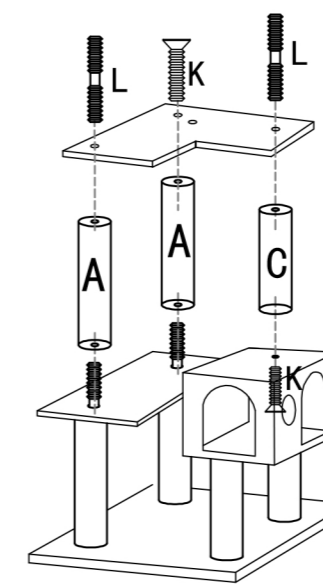

PawHut

D30-038

Please read these instructions and warranty information carefully before use and keep them properly for future reference.

OPERATING INSTRUCTIONS

Assembly Instructions

A H48CM 4 PCS	B H45CM 3 PCS	C H34.5CM 3 PCS	D H26CM 6 PCS	1 PCS	2 PCS
1 PCS	1 PCS	2 PCS	2 PCS	2 PCS	3 PCS

Accessory	Size
K	M8*40 24 PCS
L	M8*80 4 PCS
M	M8*30 1 PCS
N	M8*20 4 PCS
SPANNER	1 PCS

step 1

step 2

step 3

step 4