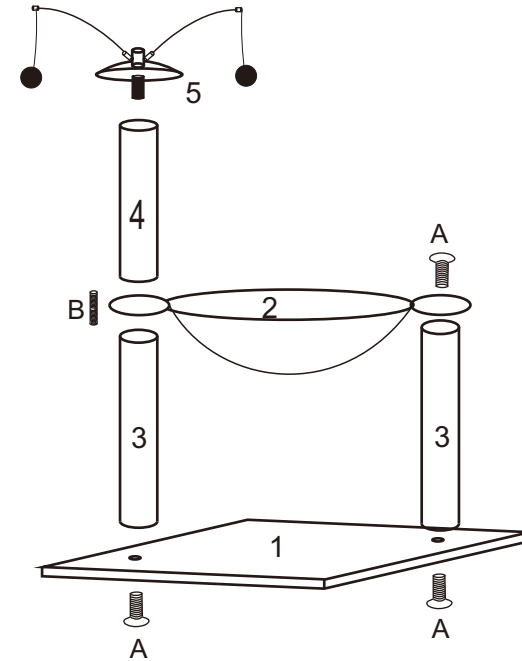

PawHut.

INdha091_GL

D30-292

ASSEMBLY INSTRUCTION

1PC SIZE 400mm*400mm*20mm

1PC

2PCS SIZE 400mm

1PC SIZE 300mm

1PC

Accessory	Size	Quantity
 A	10mm*40mm	3pcs
 B	10mm*85mm	1pc
	5mm	1pc

CAT FURNITURE

US

001-877-644-9366
customerservice@aosom.com

CA

001-855-537-6088
customerservice@aosom.ca

UK