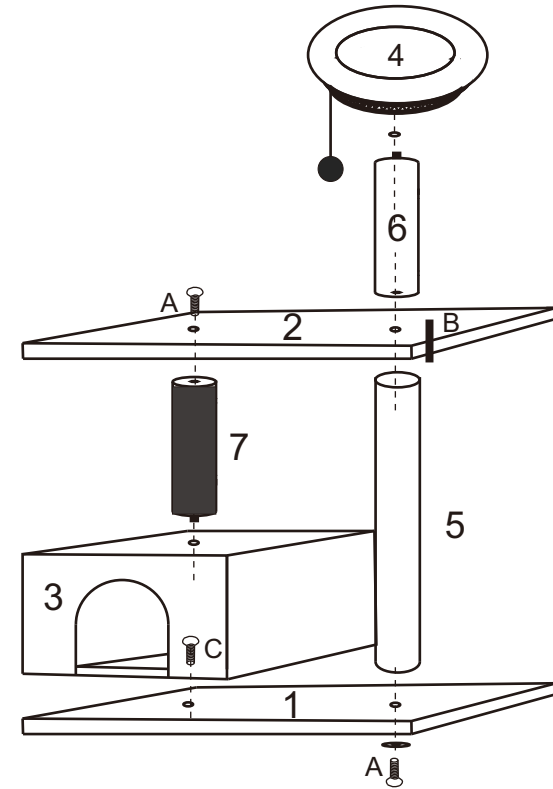

PawHut.

INdha092_GL

D30-294

ASSEMBLY INSTRUCTION

PART LIST

1PC SIZE 600mm*335mm*20mm

1PC SIZE 490mm*290mm*20mm

1PC SIZE 310mm*310mm*250mm

1PC

1PC SIZE 550mm

1PC SIZE 300mm

1PC SIZE 300mm

Accessory	Size	Quantity
 A	10mm*40mm	2pc
 B	10mm*85mm	1pc
 C	10mm*32mm	1pc
	5MM	1pc
	10mm*25mm	1pc

CAT FURNITURE

US

001-877-644-9366
customerservice@aosom.com