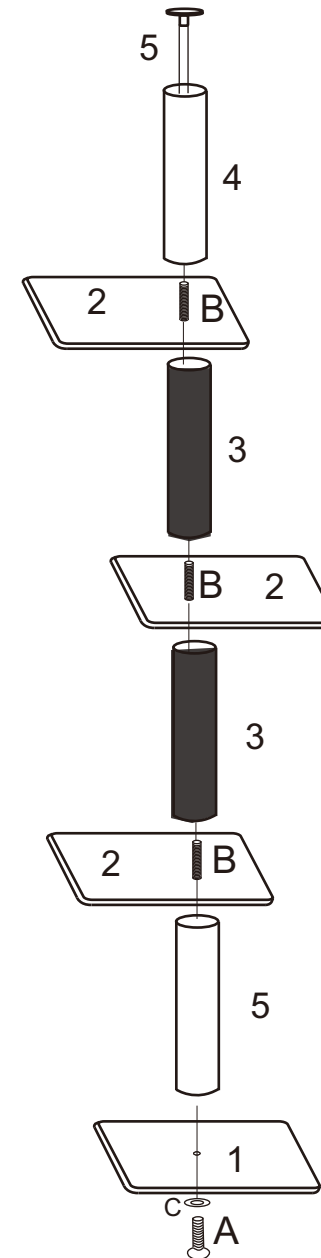

CAT FURNITURE