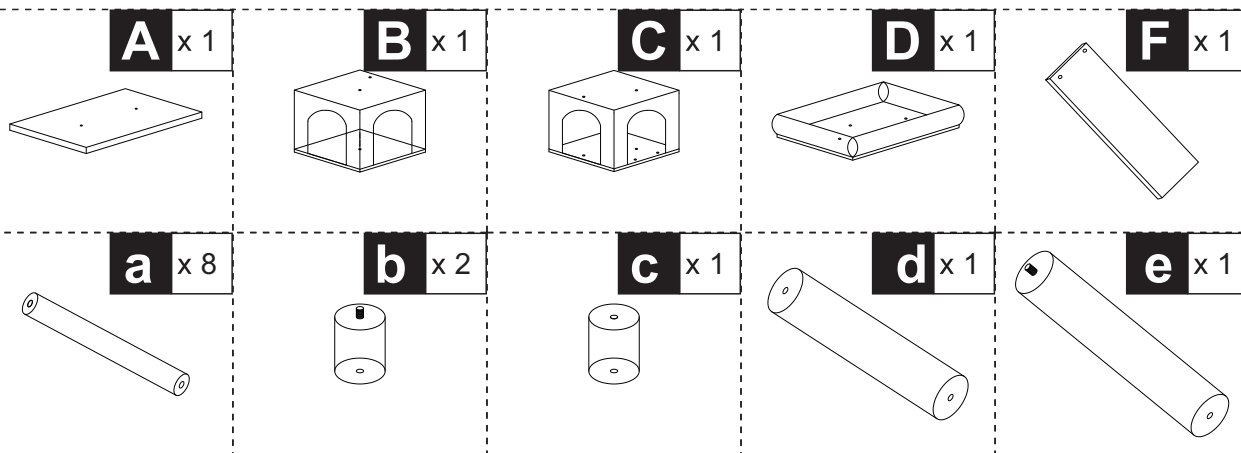

PawHut

INdha110V01_GL

D30-286

IMPORTANT, RETAIN FOR FUTURE REFERENCE: READ CAREFULLY

ASSEMBLY & INSTRUCTION MANUAL

US

001-877-644-9366
customerservice@aosom.com

CA