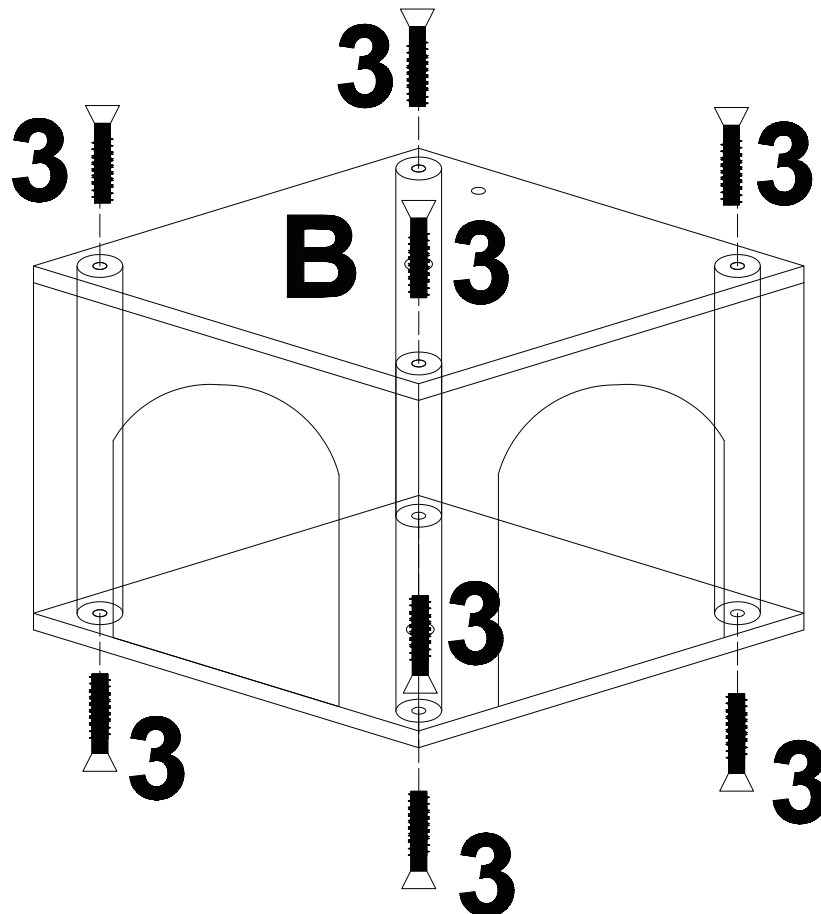

PawHut

INdha110V01_GL

D30-286

IMPORTANT, RETAIN FOR FUTURE REFERENCE: READ CAREFULLY

ASSEMBLY & INSTRUCTION MANUAL

US

001-877-644-9366
customerservice@aosom.com

CA