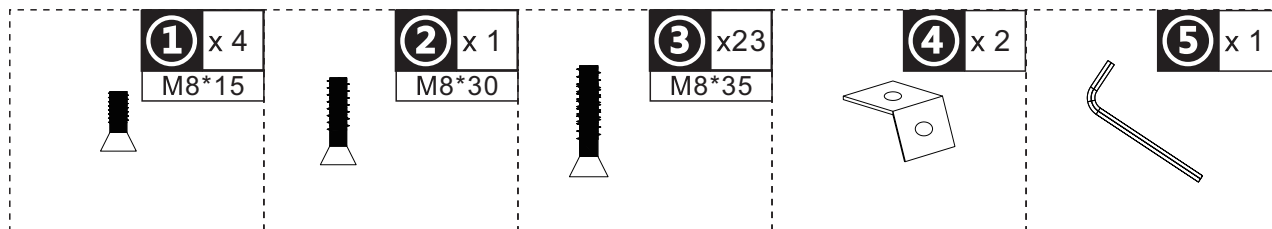

PawHut

INdha110V01_GL

D30-286

IMPORTANT, RETAIN FOR FUTURE REFERENCE: READ CAREFULLY

ASSEMBLY & INSTRUCTION MANUAL

US

001-877-644-9366
customerservice@aosom.com

CA