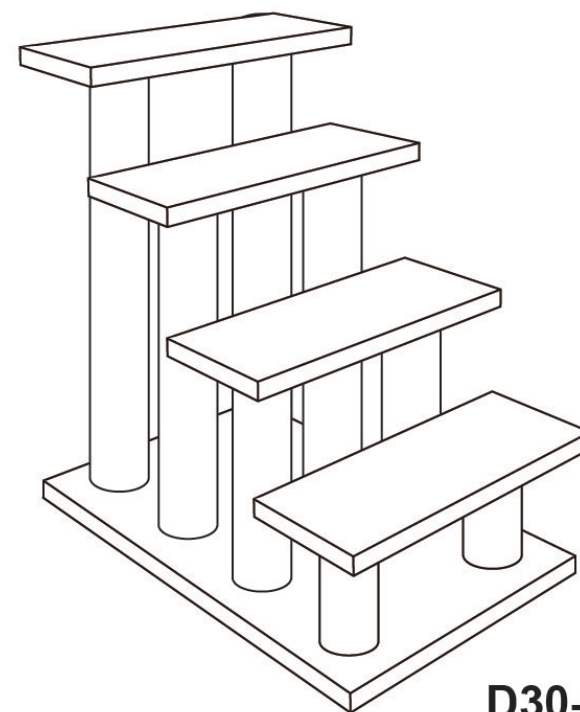

# PawHut

Accessory	Size	Quantity
	8MM*40MM	8
	5#	1

**D30-006**