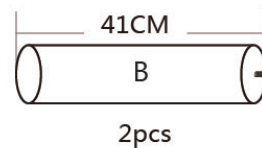

# PawHut

Accessory	Size	Quantity
	8MM*40MM	8
	5#	1

**D30-006**