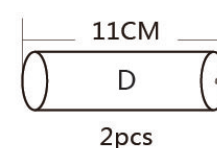

# PawHut

Accessory	Size	Quantity
	8MM*40MM	8
	5#	1

**D30-006**