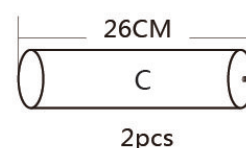

# PawHut

Accessory	Size	Quantity
	8MM*40MM	8
	5#	1

**D30-006**