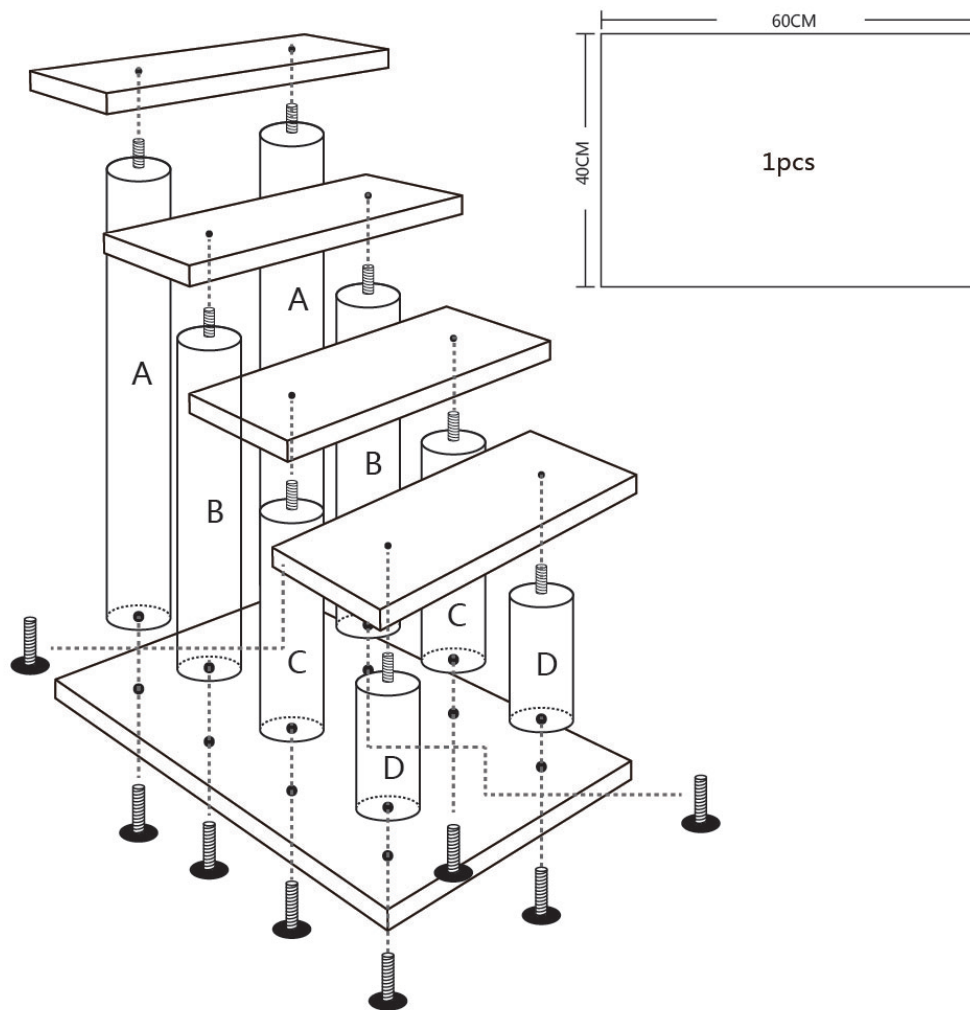

# PawHut

Accessory	Size	Quantity
	8MM*40MM	8
	5#	1

**D30-006**