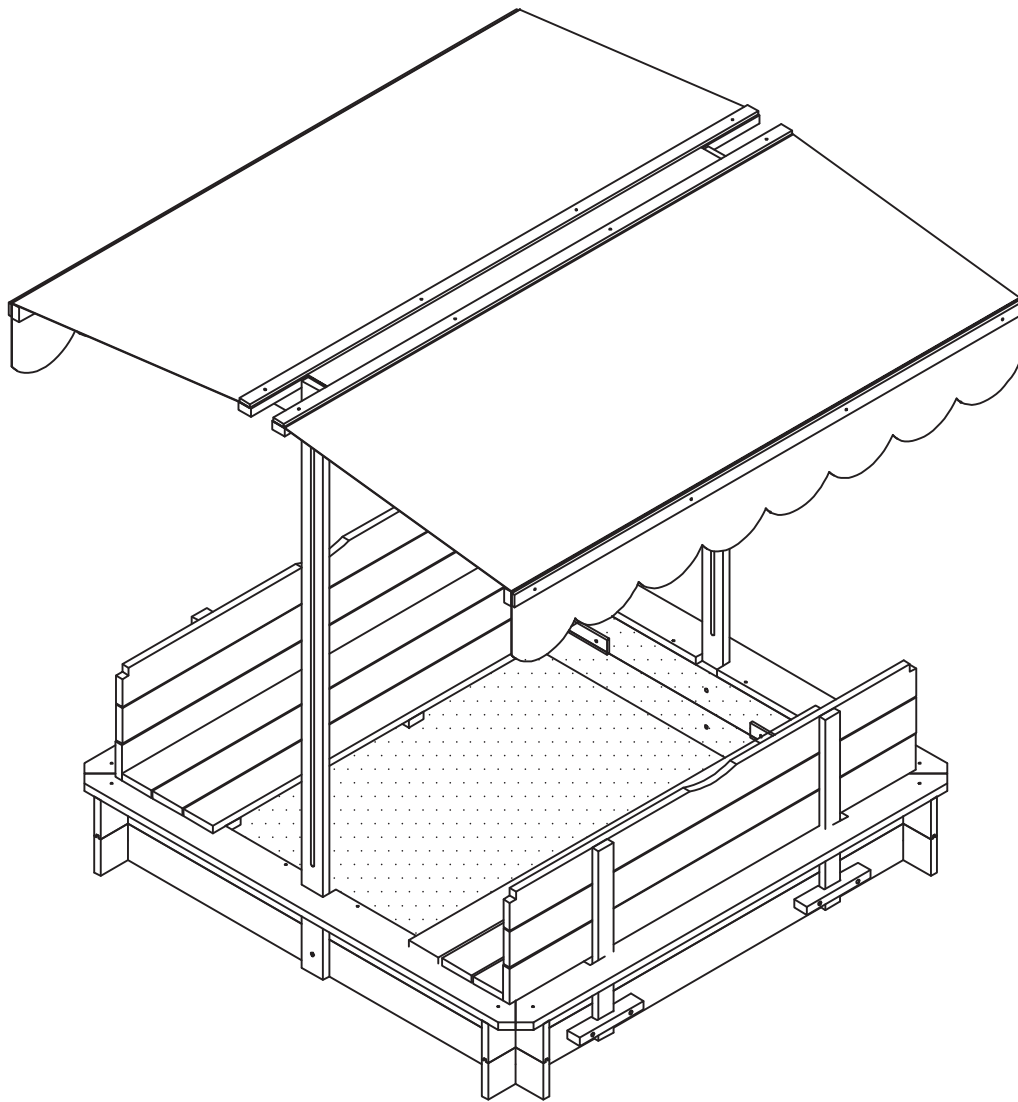

INfkd011V01_GL

343-029