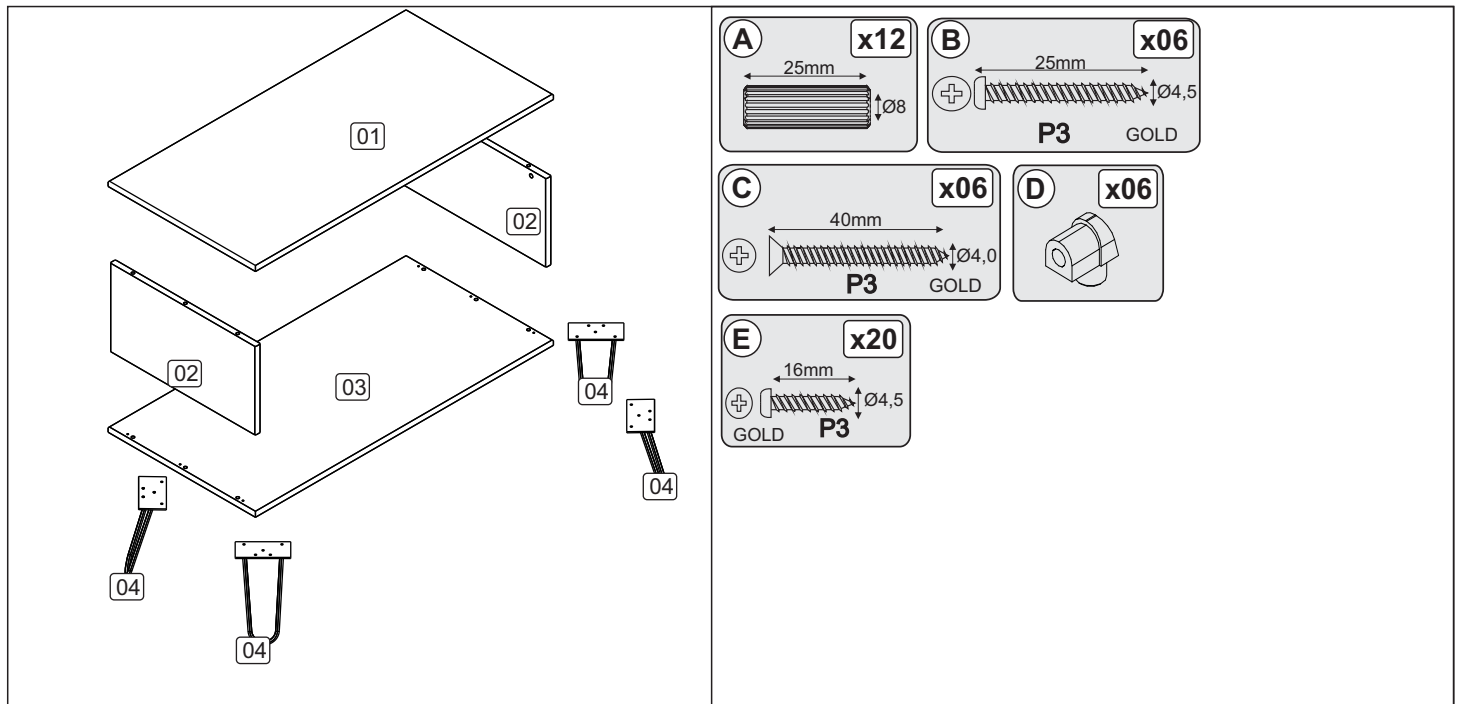

AGD902

Thank you for choosing this furniture.

BEFORE YOU START ASSEMBLY please store the carton at room temperature for 48 hours or more so the contents can acclimatise.

PLEASE RETAIN ALL PACKING UNTIL YOU HAVE COMPLETED ASSEMBLY.

Information about your furniture.

This furniture range has been manufactured from surface coated wood based manufactured boards.

Caring for your furniture.

Extreme temperature can cause panels to distort so please avoid placing your furniture close to radiators or other sources of heat.

Humidity should also be avoided.

Please avoid exposing your furniture to continued bright sunlight as this may affect the colour.

Any fluid spills should be removed as quickly as possible.

Always lift your furniture when moving as dragging may cause damage to your furniture or flooring.

After care.

Wipe surfaces with a dry cloth and an occasional use of a slightly dampened cloth.

To remove any stains, use a household cream cleaner.

For models with drawers we also recommend you use a household spray polish or silicone curtain track spray on the drawer runner tracks.

Please do not use any wax based products, detergents or chemicals on your furniture.

PARTS LIST

BEFORE YOU START ASSEMBLY

Please check that you have all the correct parts and fittings as detailed on the assembly instructions.

FOR DAMAGED/REPLACEMENT PARTS

Please visit

www.coreproducts.co.uk/parts

Batch
Number

2020-0270

2021 SPECIFICATION

**PLEASE RETAIN THIS LEAFLET ALONG WITH YOUR DELIVERY
NOTE/RECEIPT FOR FUTURE REFERENCE**