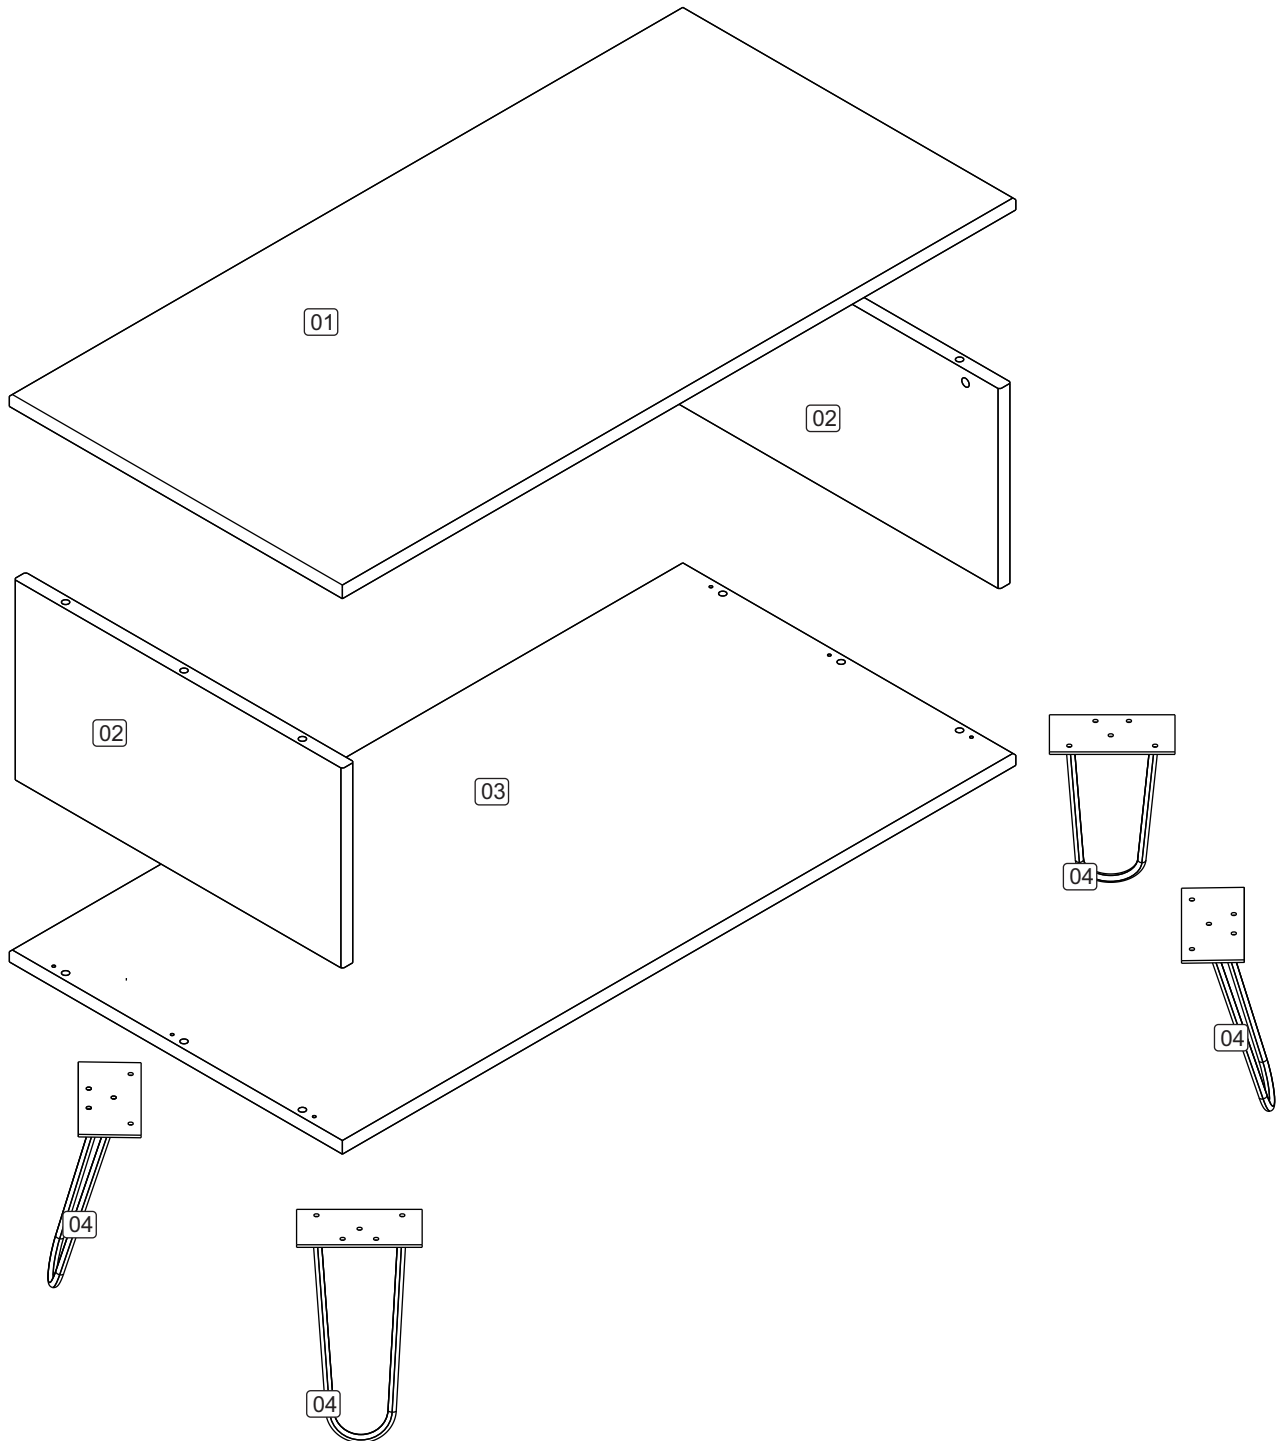

AGD902

A MEMBER OF
ACID[®]
ANTI COPYING IN DESIGN

Core Products are proud to be a member of ACID (Anti Copying in Design). Our designs are supported through their intellectual property databank. All copyright, design rights & intellectual property rights existing in this product, instructions and related documents are and will remain the property of Core Products. We will treat any infringement of these rights seriously.
Copyright © Core Products 9/2020

AGD902

Thank you for choosing this furniture.

BEFORE YOU START ASSEMBLY please store the carton at room temperature for 48 hours or more so the contents can acclimatise.

PLEASE RETAIN ALL PACKING UNTIL YOU HAVE COMPLETED ASSEMBLY.